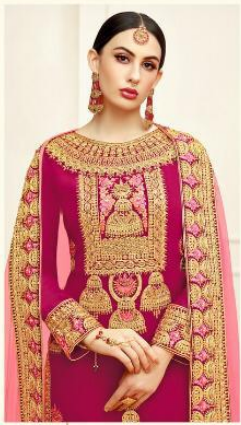

# SARARA<sup>TM</sup>

Vol-9

67005

67006

67007

67008

Magic  
REMARKABLE

designed to give your images  
magic and remarkable tone,  
enabling you to streamling  
your editing process...

save the

67007

mf

Magazine  
PRESENT

THESE  
MAGAZINE'S  
PRESENT A  
NEW  
FASHIONABLE  
WORLD WITH  
BEAUTIFUL  
COLLECTION  
TO SUIT EVERYONE  
AT ALL OCCASIONS.

67006

SARARA<sup>TM</sup>  
Vol-9

# WINNING COMBINATION

INSPIRED BY THE LUCKY WITH BEACON LIGHTS  
FACED BY THE FUTURE DREAMERS OF  
OUR SOCIETY.

67008