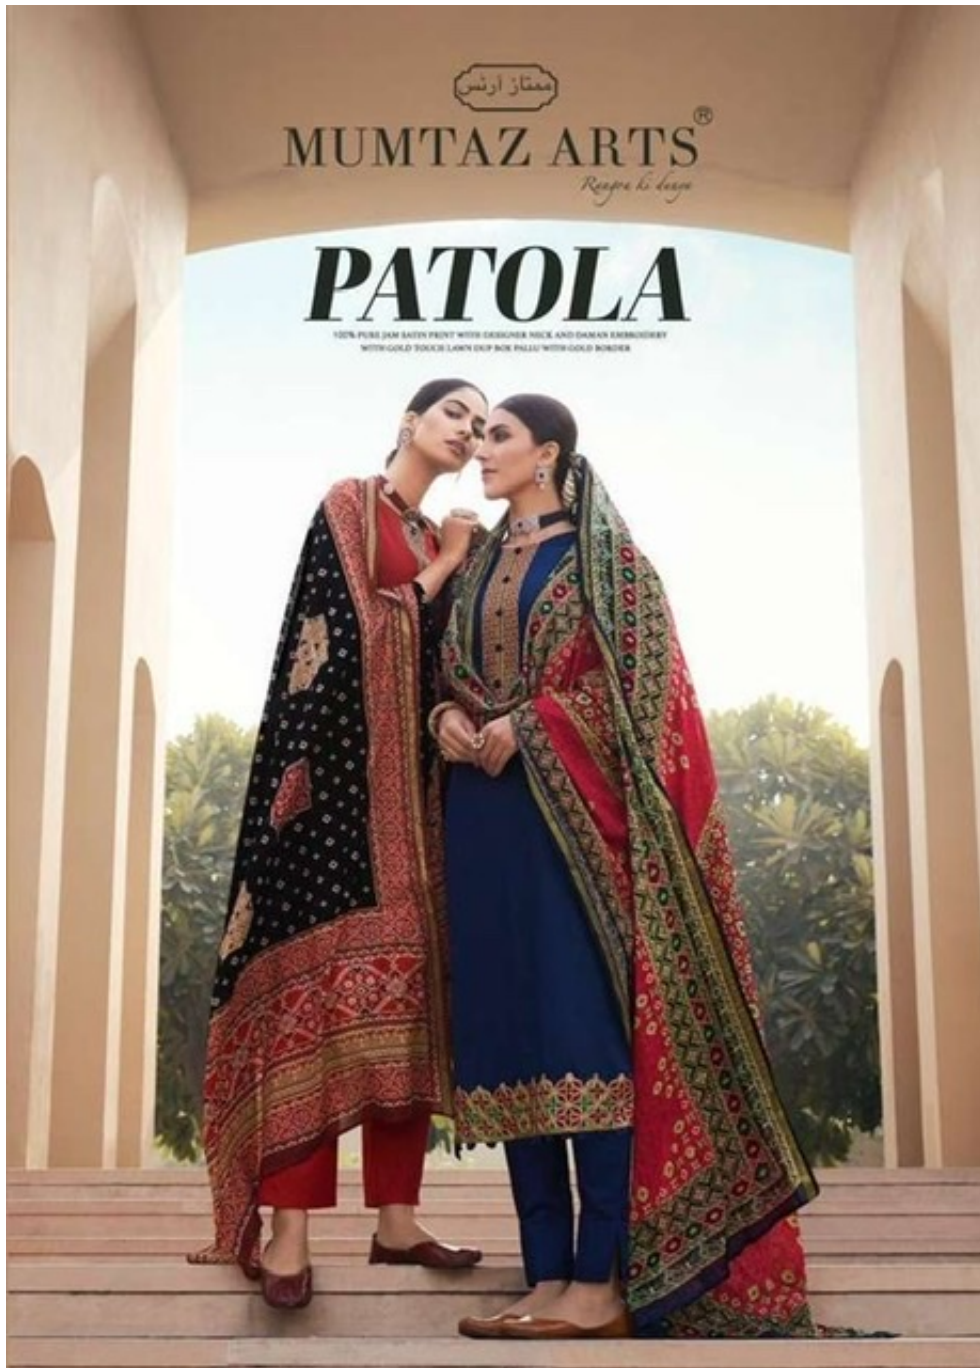

ممتاز آرٹس

MUMTAZ ARTS®
Respect to design

PATOLA