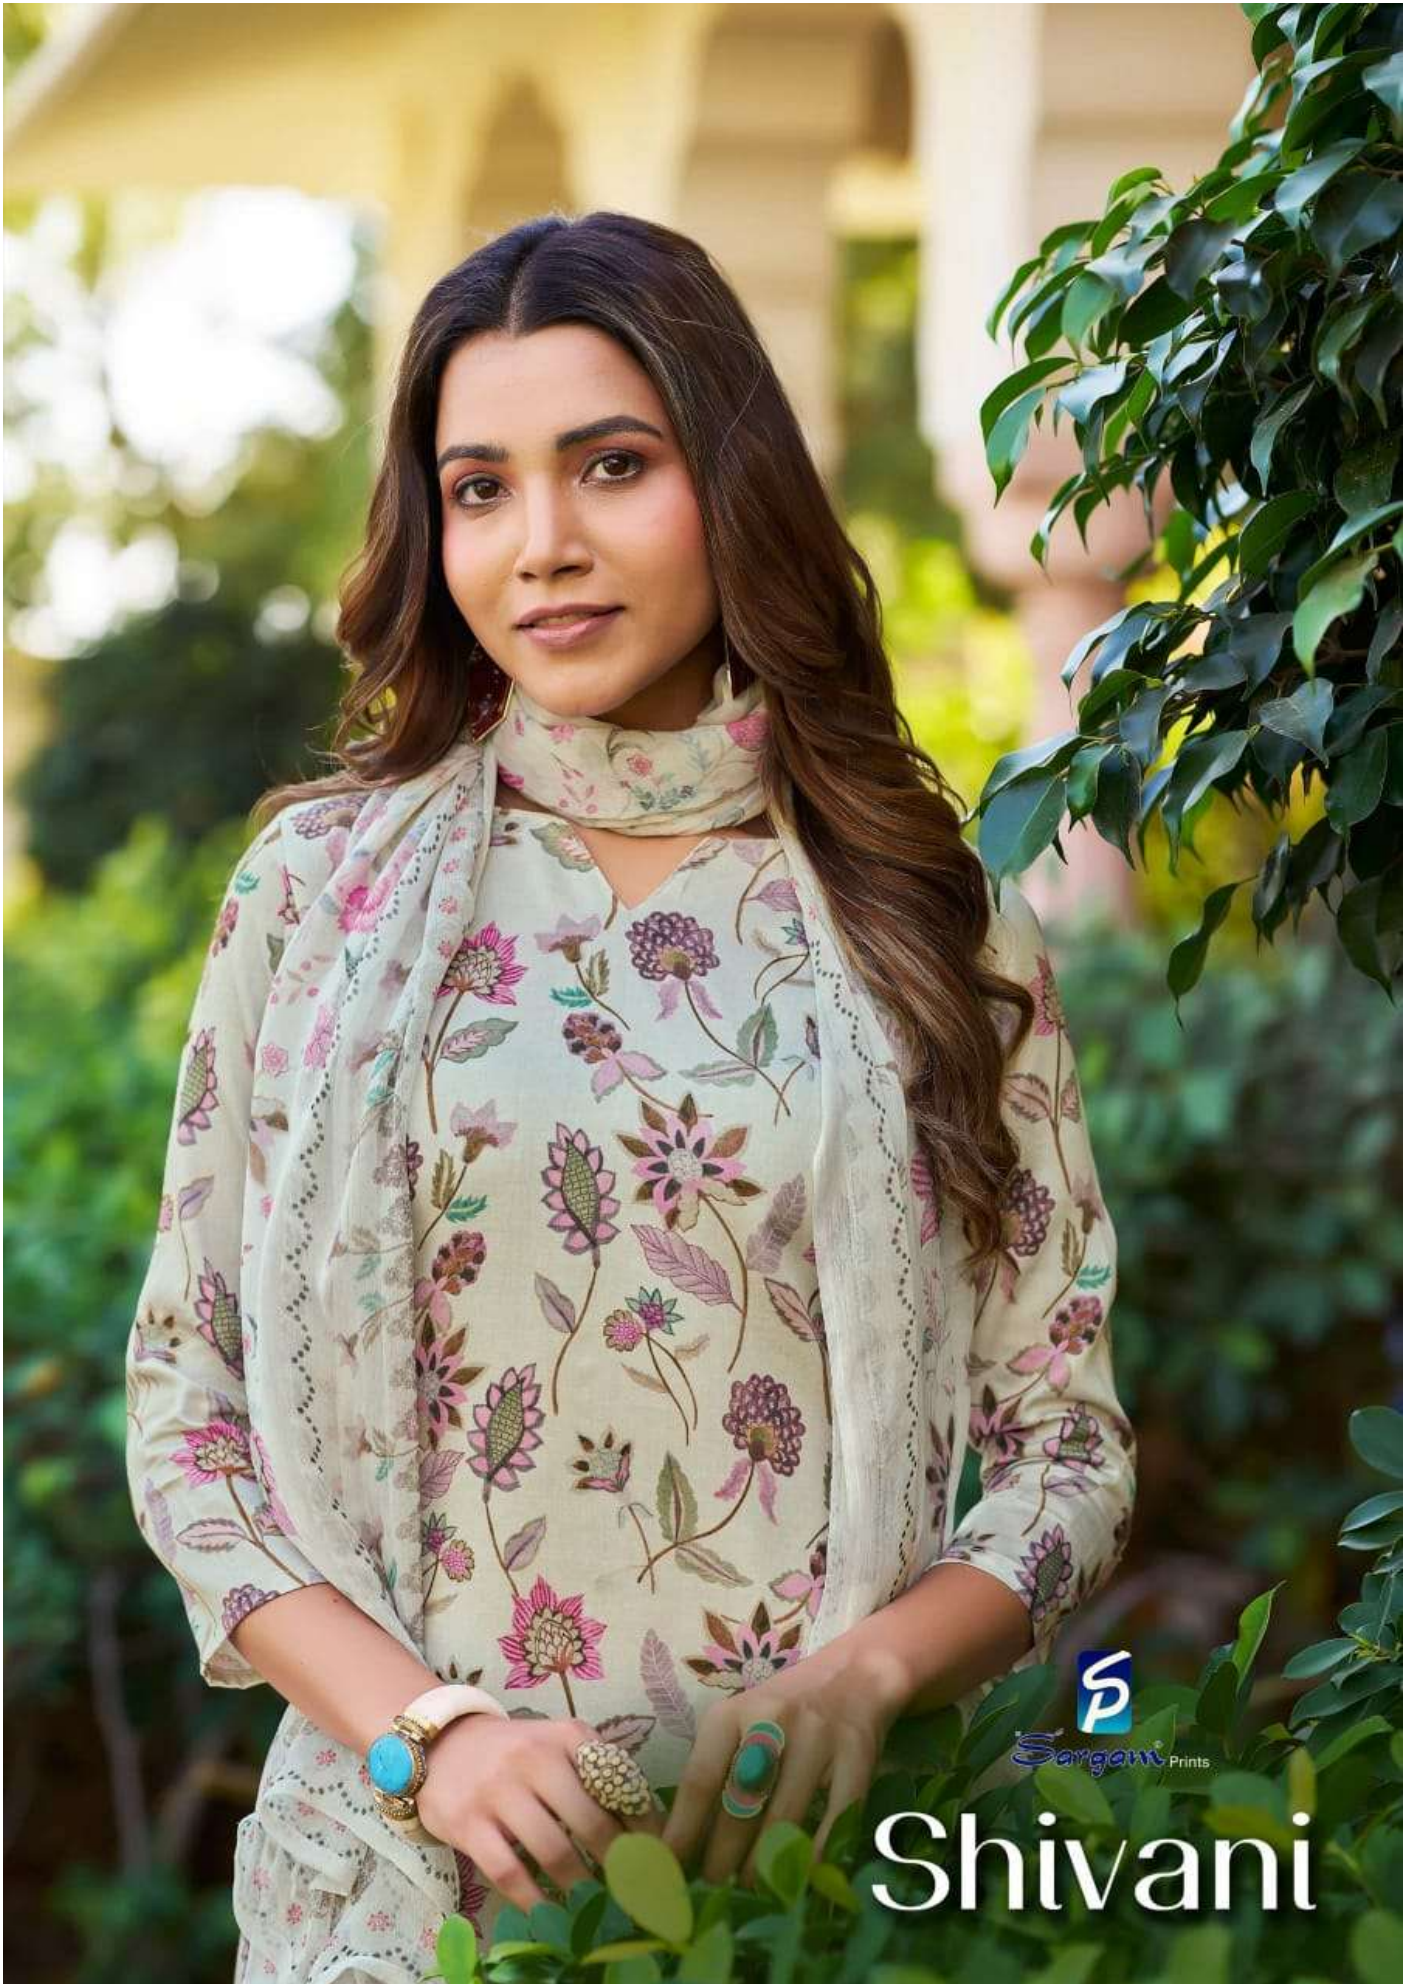

Sergam Prints

Shivani