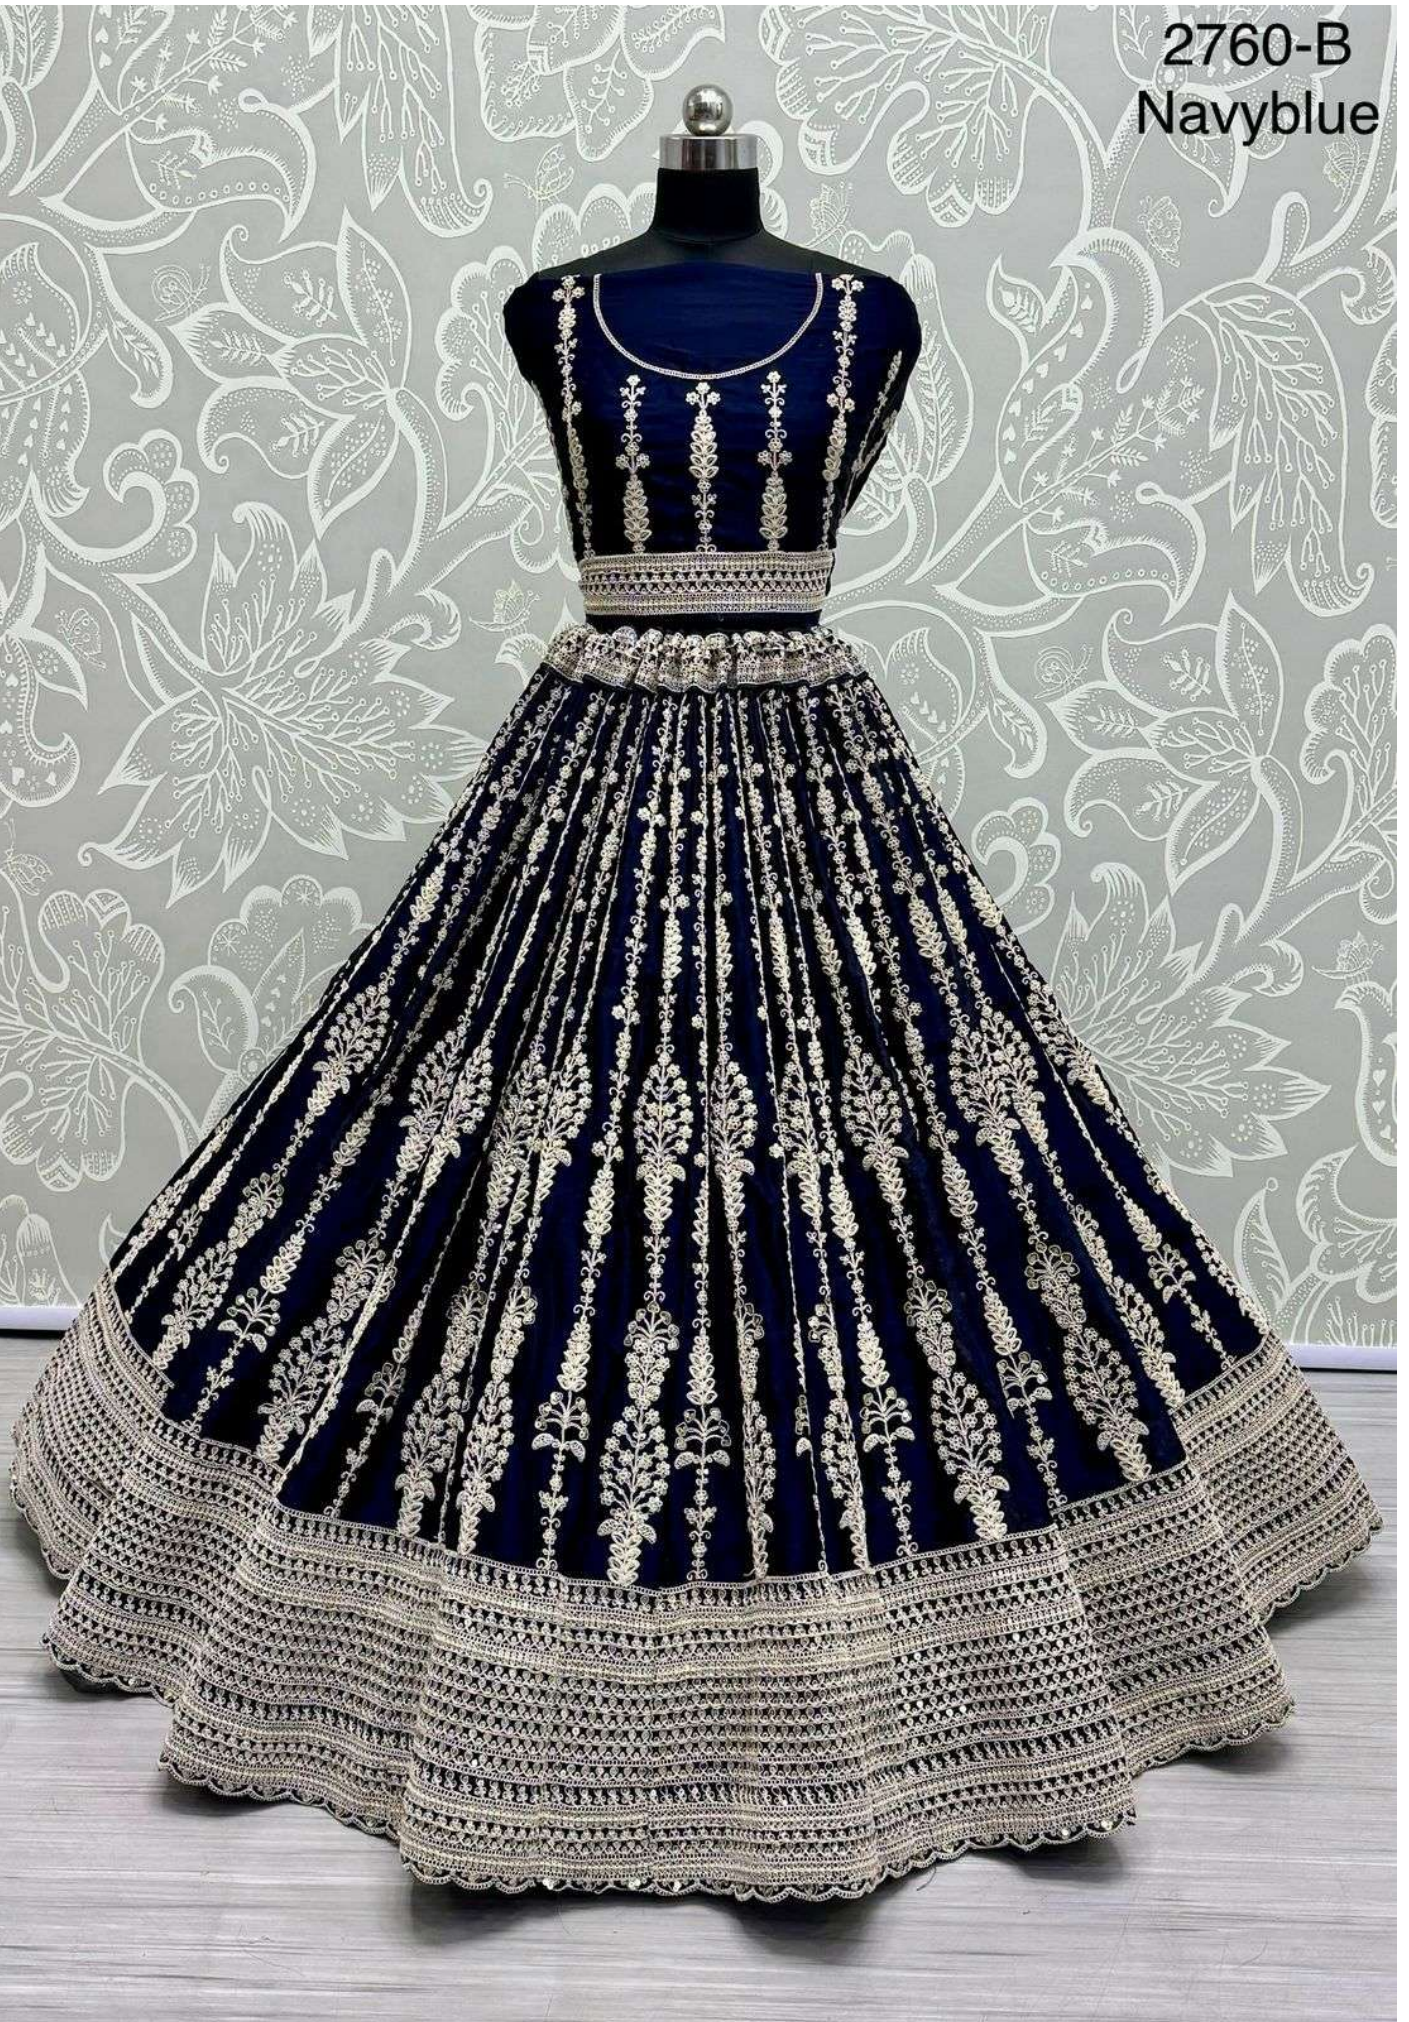

2760-A
Purple

2760-A
Purple

2760-A
Purple

Neatly Done embroidery perfect partywear lehenga
craft

Code of outfit - 2760

Work details on lehenga -

• Fancy embroidery

• Don work

• sequins work

Neatly Dori embroidery
perfect party wear lehenga
choli

- Code of outfit - 2760
Work details on lehenga -
- Fancy embroidery
 - Dori work
 - sequins work

2760-B
Navyblue

2760-B
Navyblue

Neatly Dori embroidery perfect party wear lehenga choli