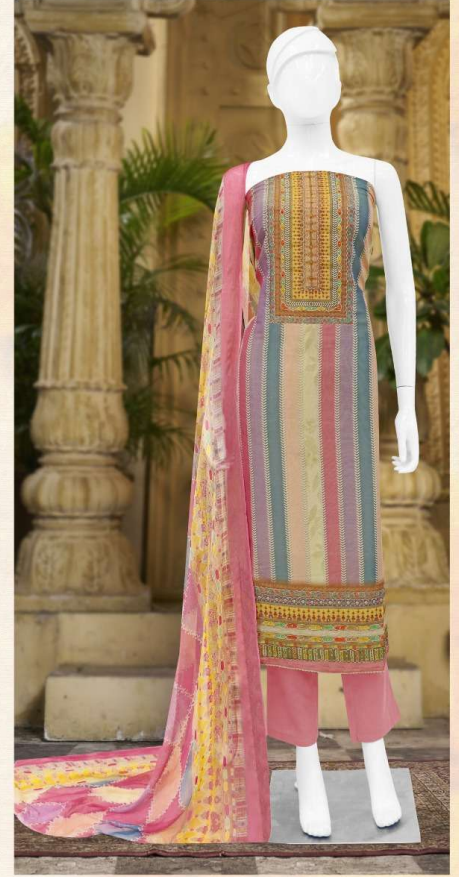

Gipson[®]

COOPER_S

D.NO.2853

Gipson[®]

COOPER_S

D.No :- 2853

TOP :- GOLD SIMMER DIGITAL PRINT
WITH KHATLI & NOOT WORK

BOTTOM :- PURE REYON DYED

DUPATTA :- PURE BEMBERG DIGITAL
PRINT

Gipson[®]

COOPER_S

D.NO.2853

Bipson[®]

COOPER_S

TOP :- GOLD SIMMER DIGITAL PRINT
WITH KHATLI & NOOT WORK

BOTTOM :- PURE REYON DYED

DUPATTA :- PURE BEMBERG DIGITAL
PRINT

D.NO.2853-A

Bipson[®]

COOPER_S

TOP :- GOLD SIMMER DIGITAL PRINT
WITH KHATLI & NOOT WORK

BOTTOM :- PURE REYON DYED

DUPATTA :- PURE BEMBERG DIGITAL
PRINT

D.NO.2853-B

Bipson[®]

COOPER_S

TOP :- GOLD SIMMER DIGITAL PRINT
WITH KHATLI & NOOT WORK

BOTTOM :- PURE REYON DYED

DUPATTA :- PURE BEMBERG DIGITAL
PRINT

D.NO.2853-C

Bipson[®]

COOPER_S