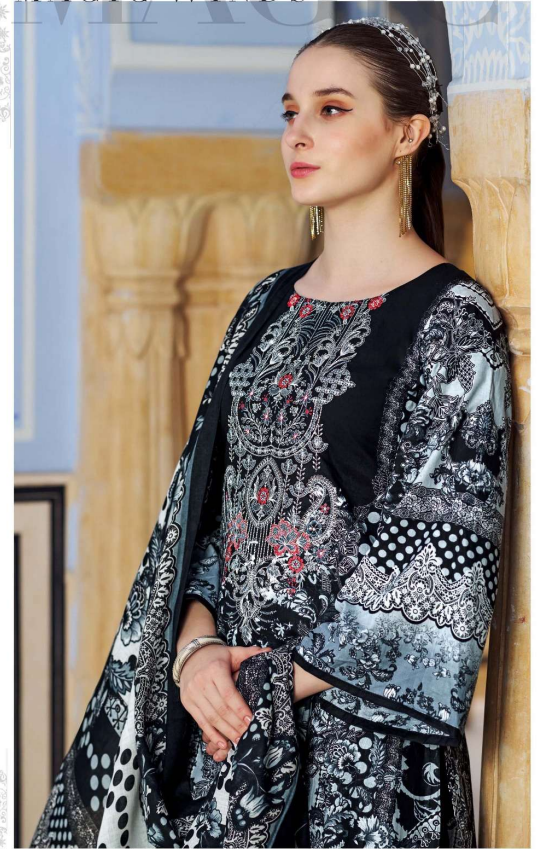

MAGIC WINDS

Belliza
Designer Studio
www.belliza.in

937-006