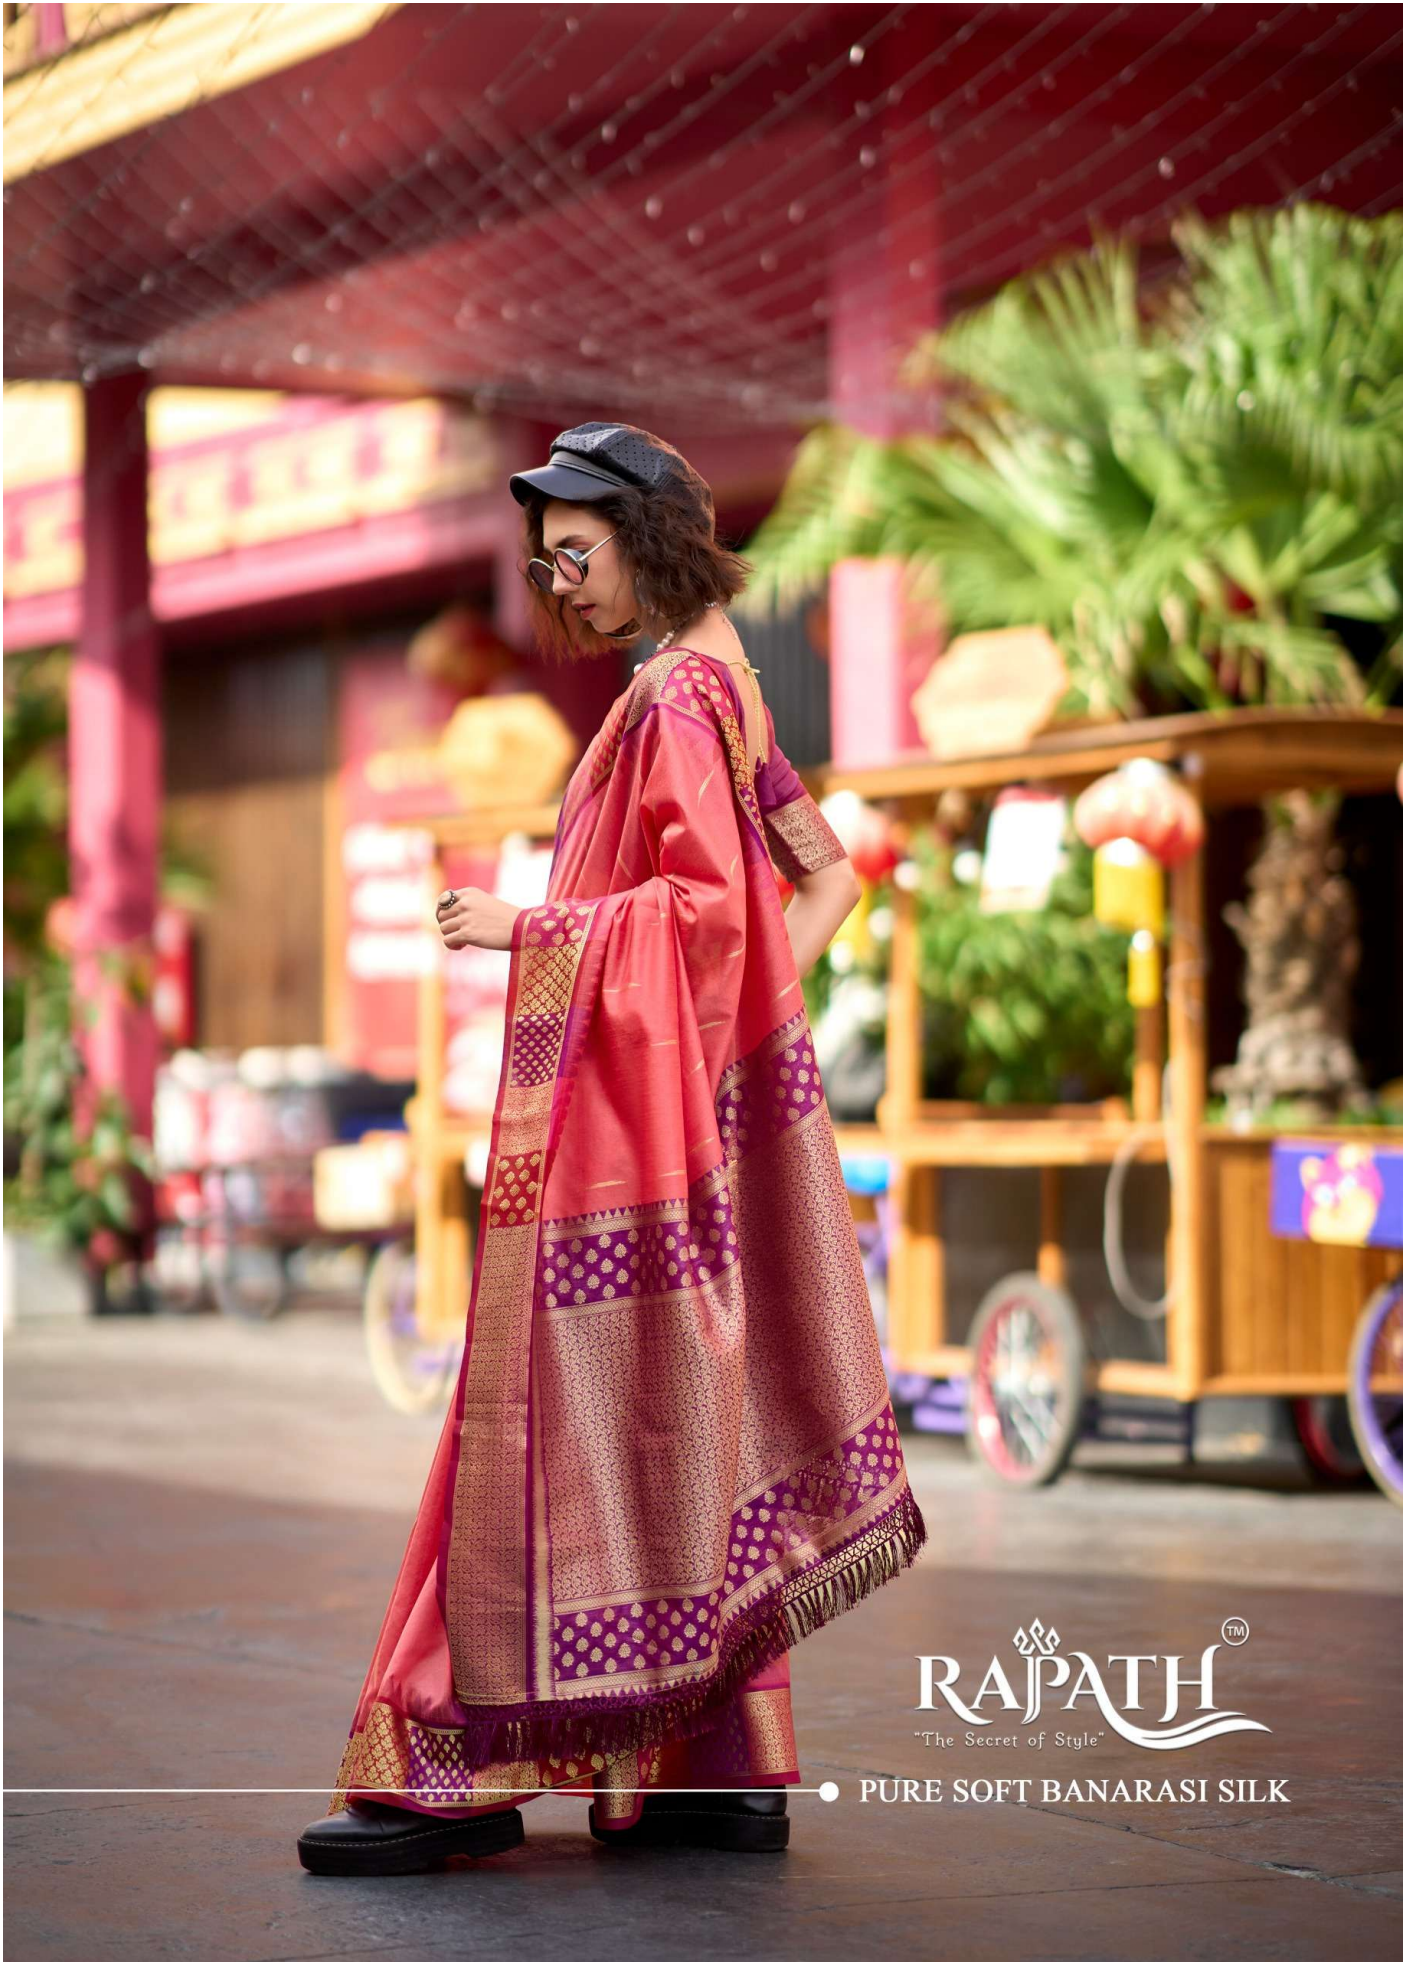

RAJPATH™
"The Secret of Style"

Rangoli Art

RAJPATHTM
"The Secret of Style"

**PURE SOFT
BANARASI SILK**

810006

RAJPATHTM
"The Secret of Style"

● PURE SOFT BANARASI SILK

810004