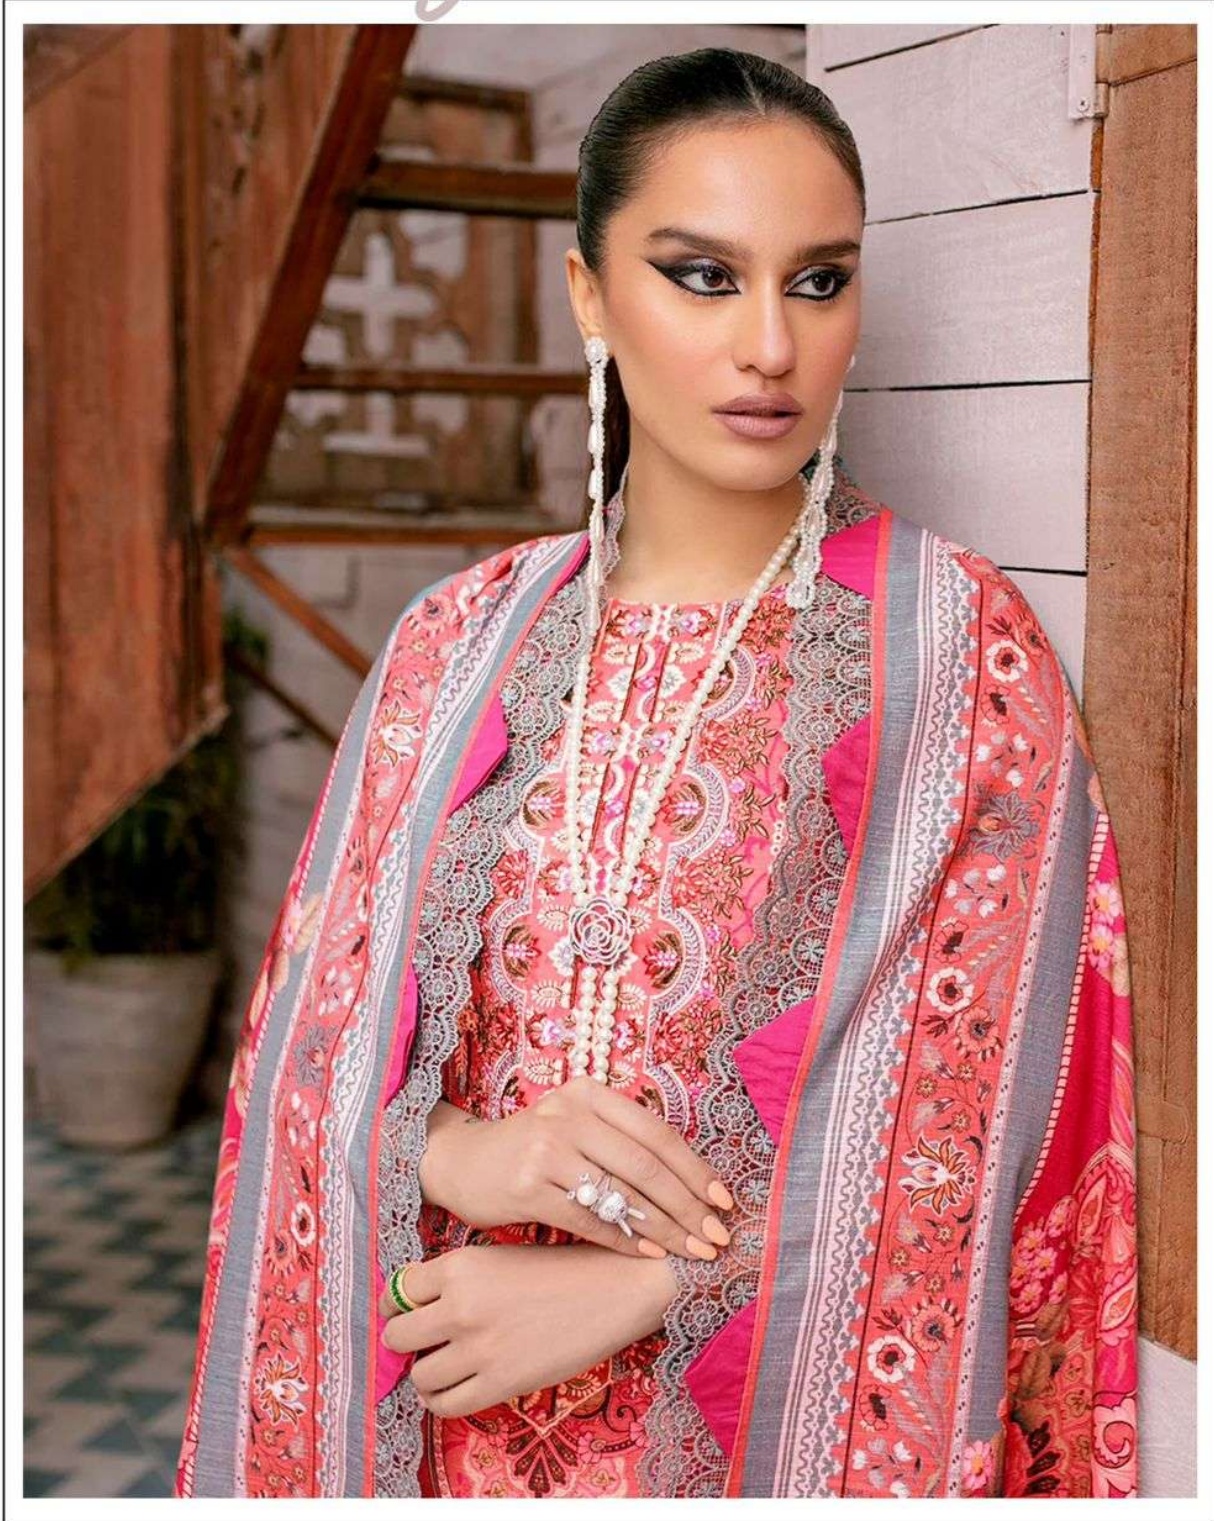

Style

I N S T I N C T

In this collection of dev privs you get more color, more design, more fashion.,