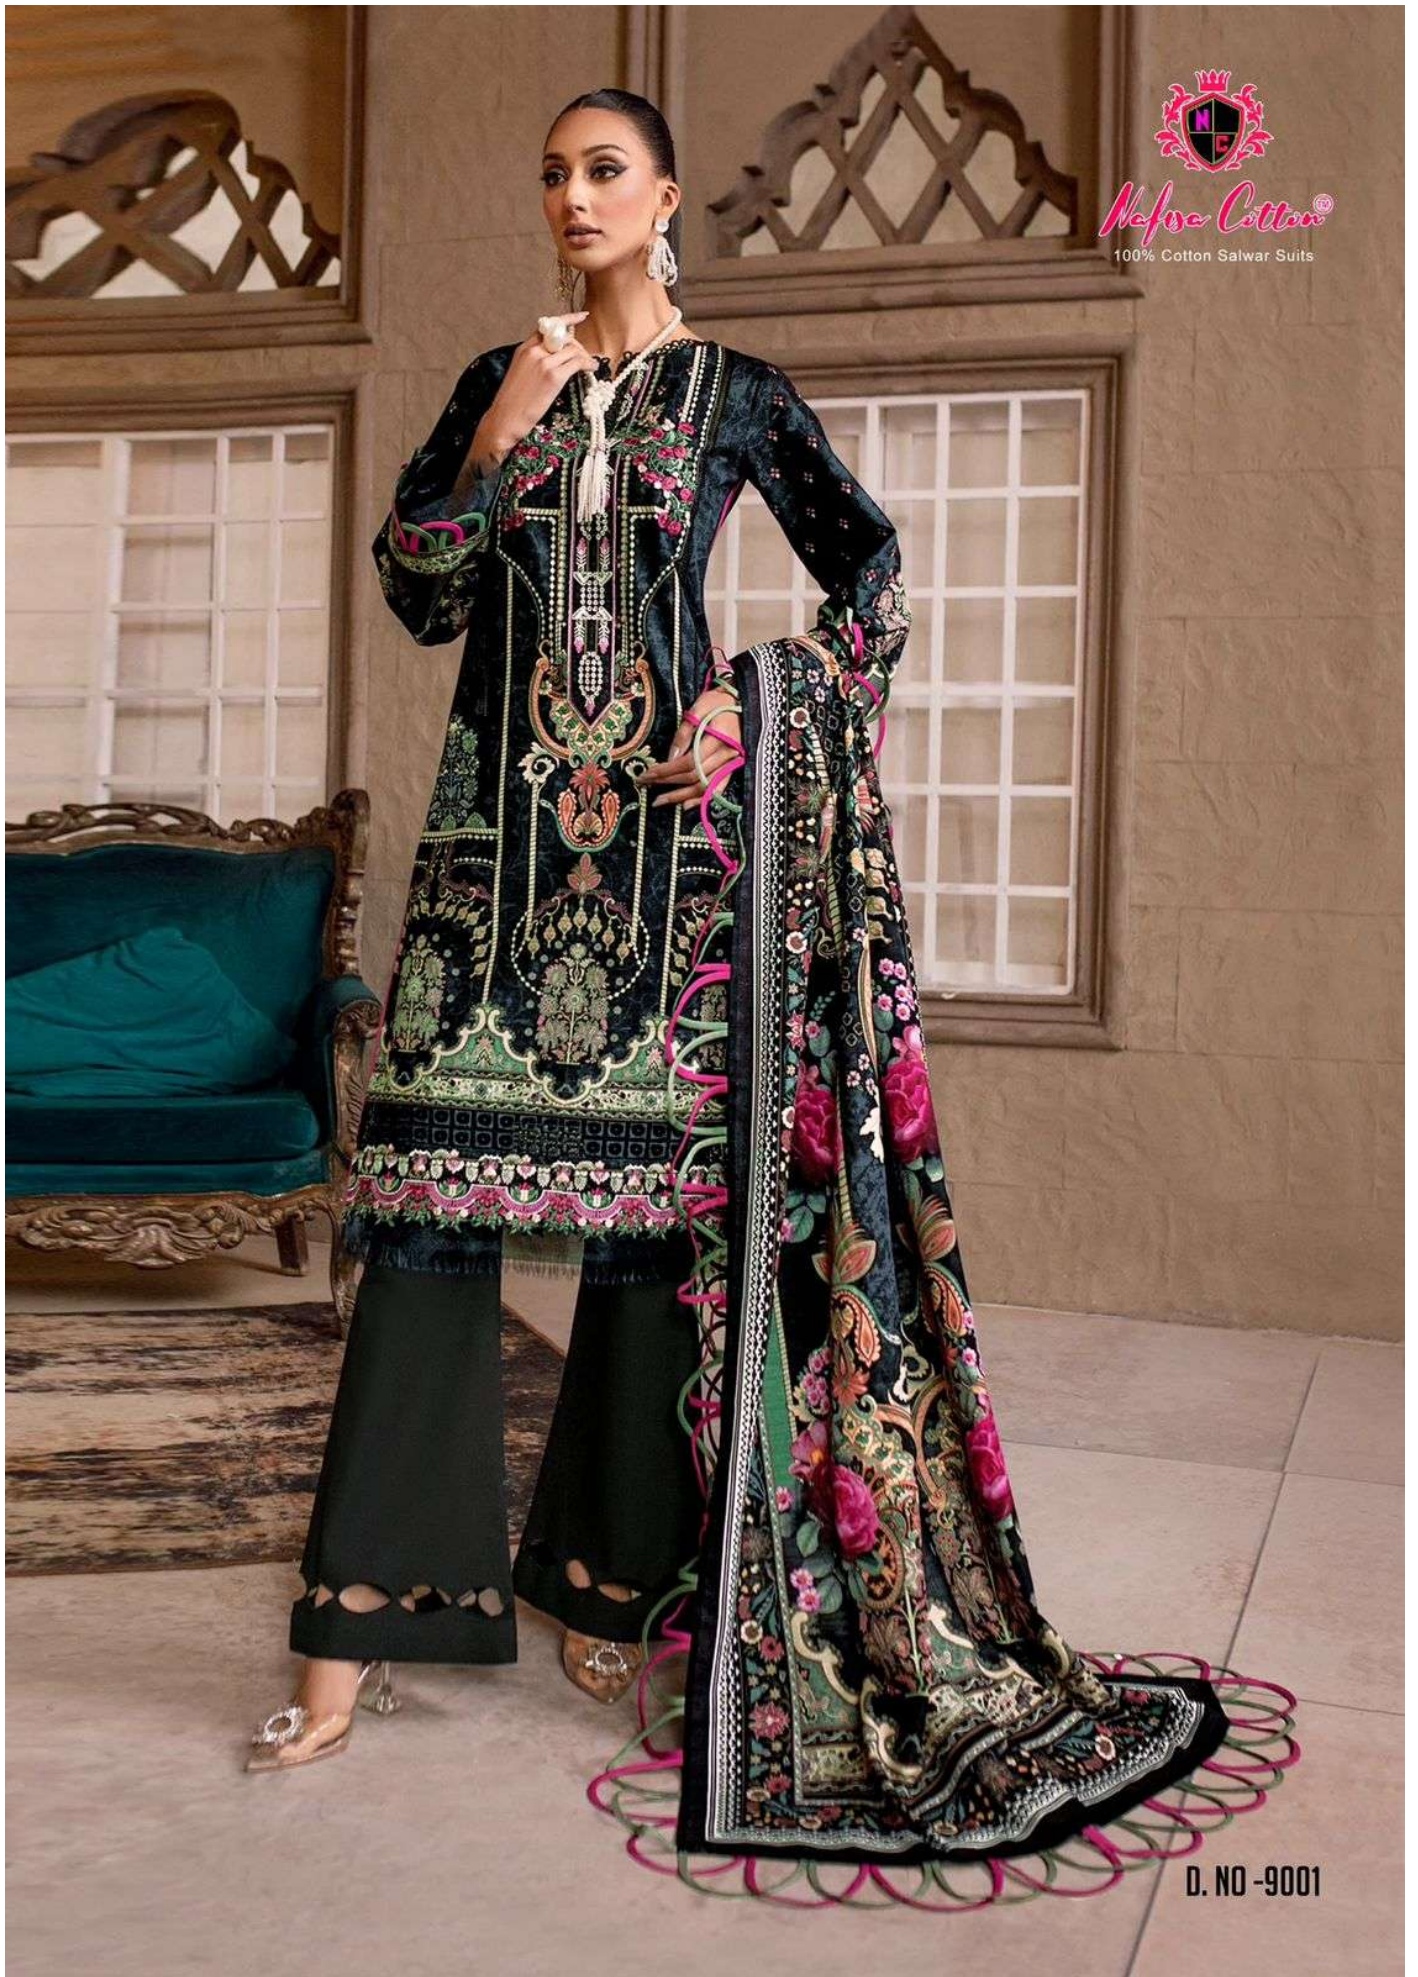

Nafsa Cotton®
100% Cotton Salwar Suits

D. NO -9001