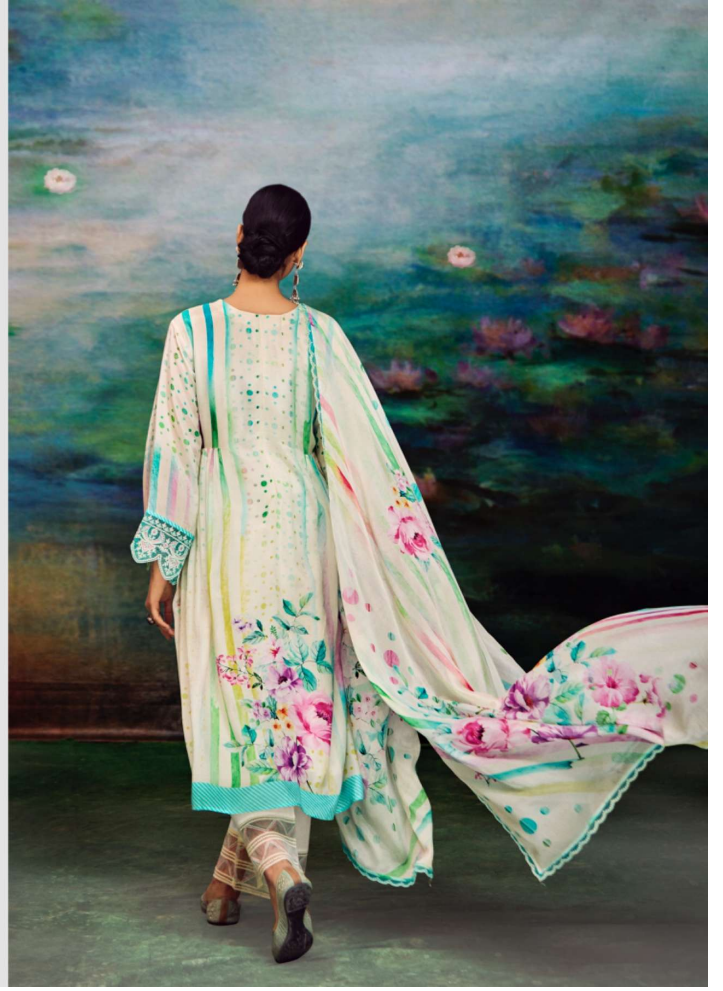

HEER

ਸ਼ਕੀਨੋ شكینو
SHAKINO

ਸ਼ਕੀਨੋ
SHAKINO

DUPATTA

PURE CHINNON WITH DIGITAL PRINT AND
DORI SCALLOPED EMBROIDERY ON ORGANZA

TOP

PURE MUSLIN WITH DIGITAL PRINT DORI
EMBROIDERY ON NECKLINE, ORGANZA DORI SCALLOPED
EMBROIDERY ON SLEEVES

BOTTOM

PURE MUSLIN HEAVY WITH DORI EMBROIDERY ON ORGANZA

Heer
BY KIMORA

HEER

ਸ਼ਕੀਨੋ
SHAKINO

9401

9402

9403