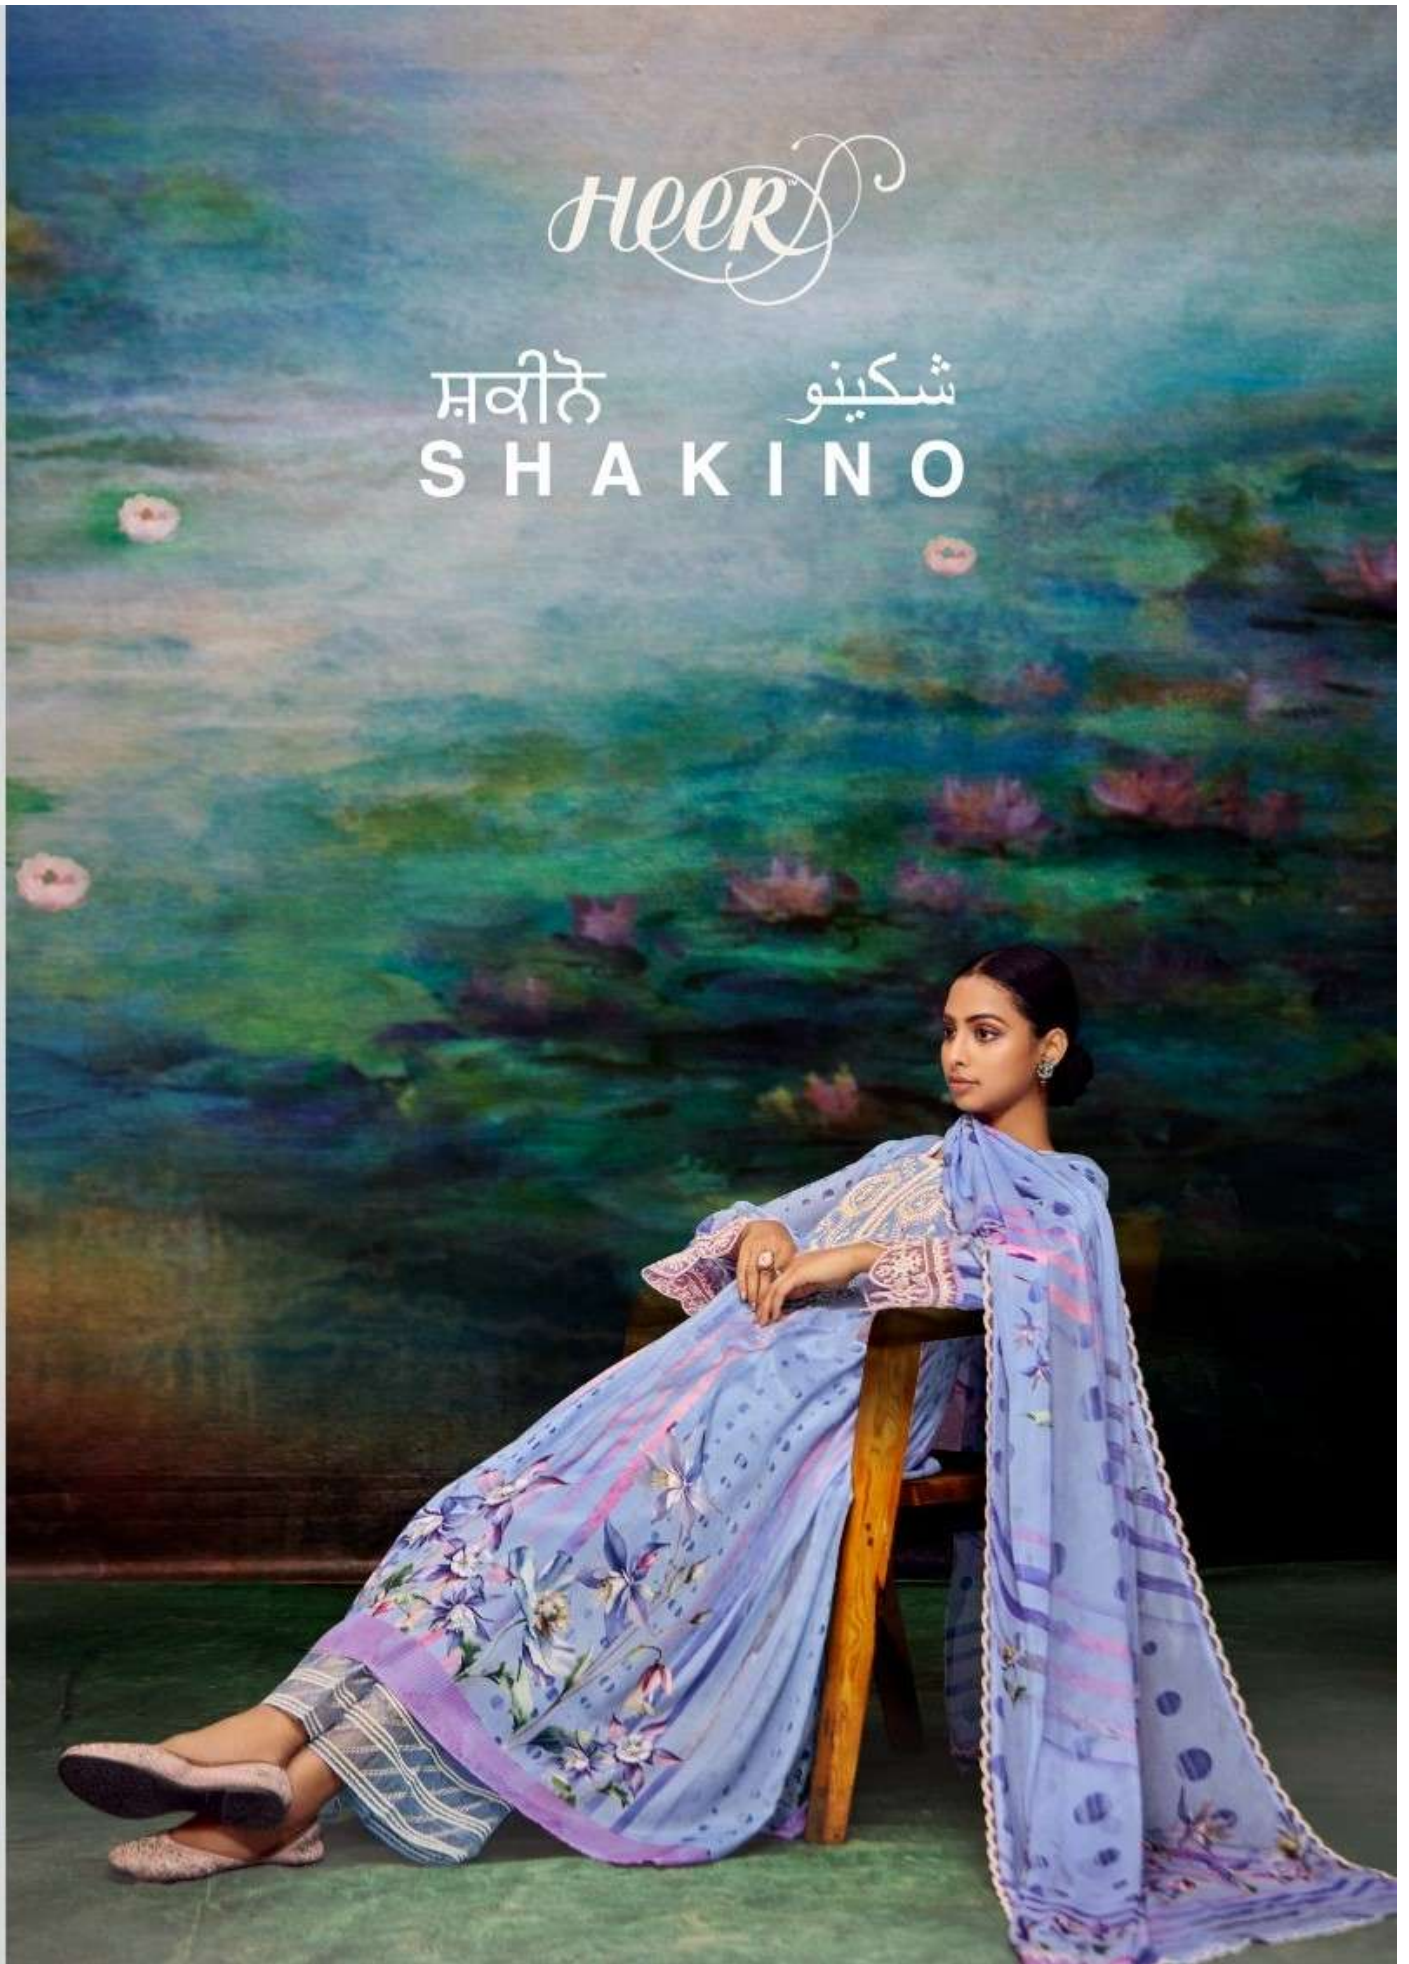

HEER

ਸ਼ਕੀਨੋ شكینو
SHAKINO

ਸ਼ਕੀਨੋ
SHAKINO

DUPATTA

PURE CHINNON WITH DIGITAL PRINT AND
DORI SCALLOPED EMBROIDERY ON ORGANZA

TOP

PURE MUSLIN WITH DIGITAL PRINT DORI
EMBROIDERY ON NECKLINE, ORGANZA DORI SCALLOPED
EMBROIDERY ON SLEEVES

BOTTOM

PURE MUSLIN HEAVY WITH DORI EMBROIDERY ON ORGANZA

Heer
BY KIMORA

HEER

ਸ਼ਕੀਨੋ
SHAKINO

9401

9402

9403