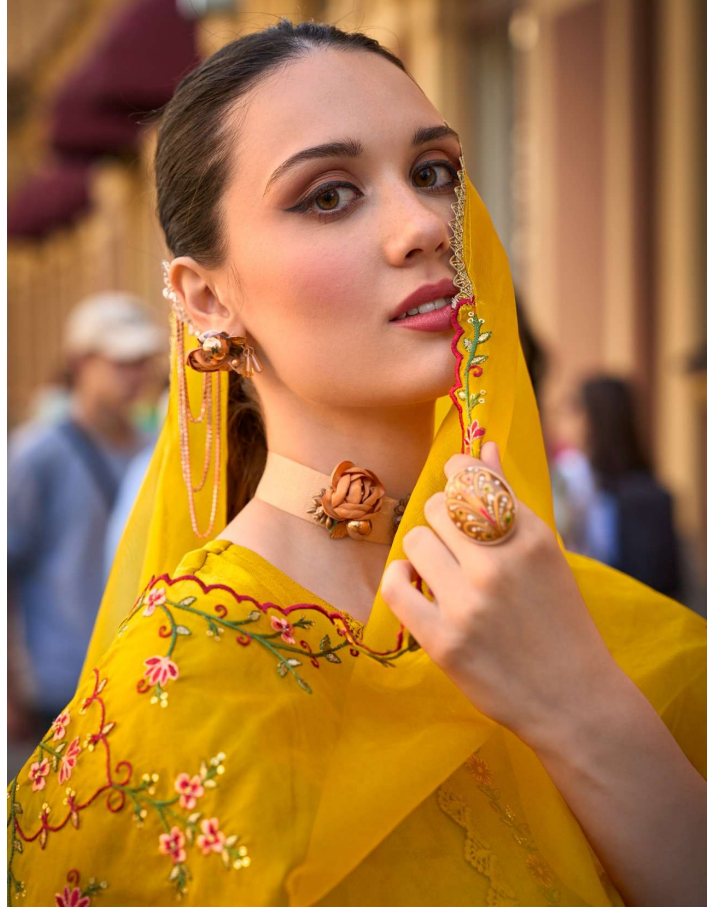

LILY&LALI®
GULS PRIDE
A PRODUCT OF FOND GROUP

*Good grooming is a reflection
of good manners*