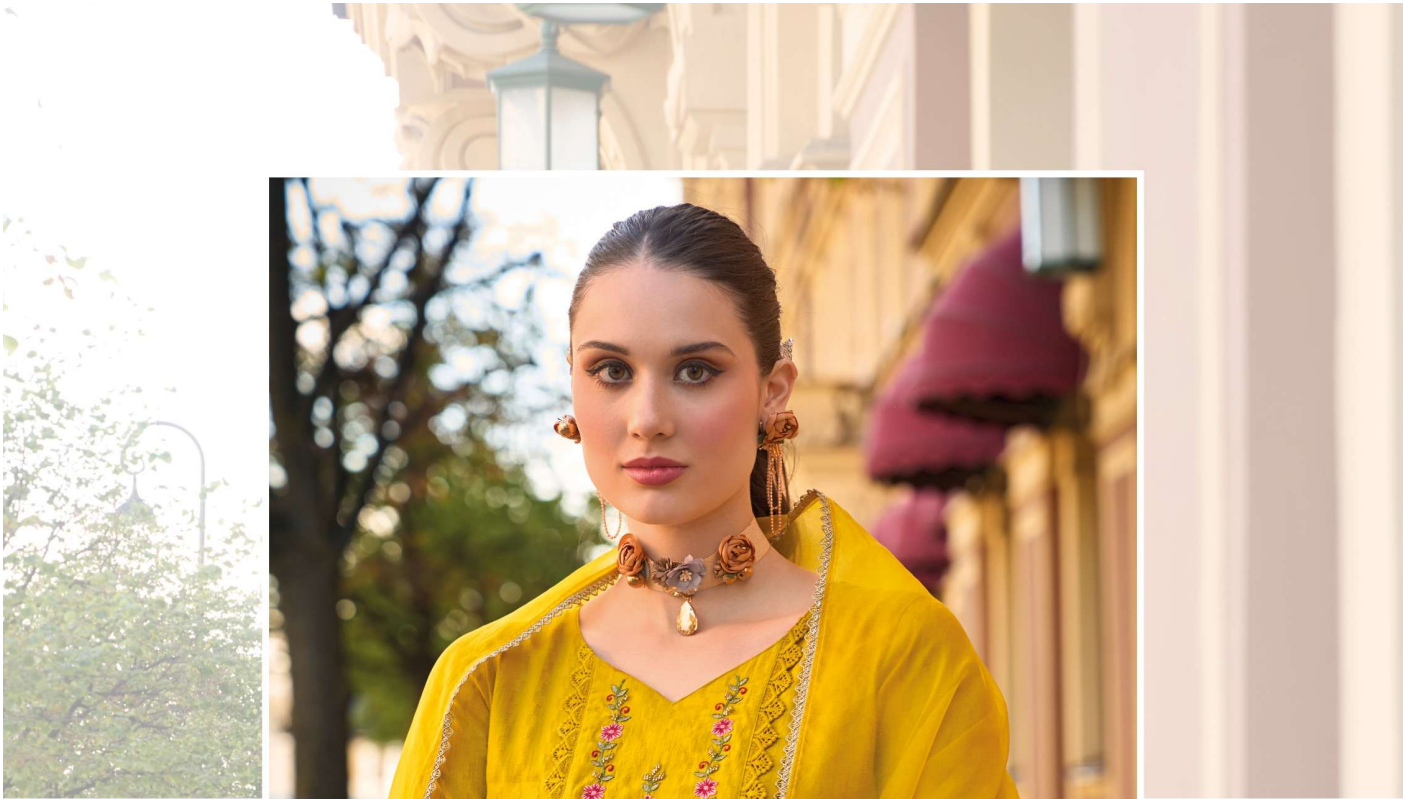

Good grooming is a reflection of good manners

LILY & LALI®
GULS PRIDE
A PRODUCT OF **sfiona**® GROUP