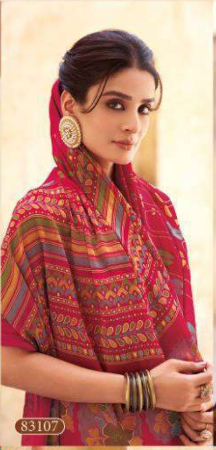

## *Kareena*

PRODUCT NAME	KAREENA
DESIGN NO.	83106 TO 83117 CHOCOLATE (12 PCS)
DESCRIPTION	CREPE WOVEN BORDER WITH PRINT

*Kareena*