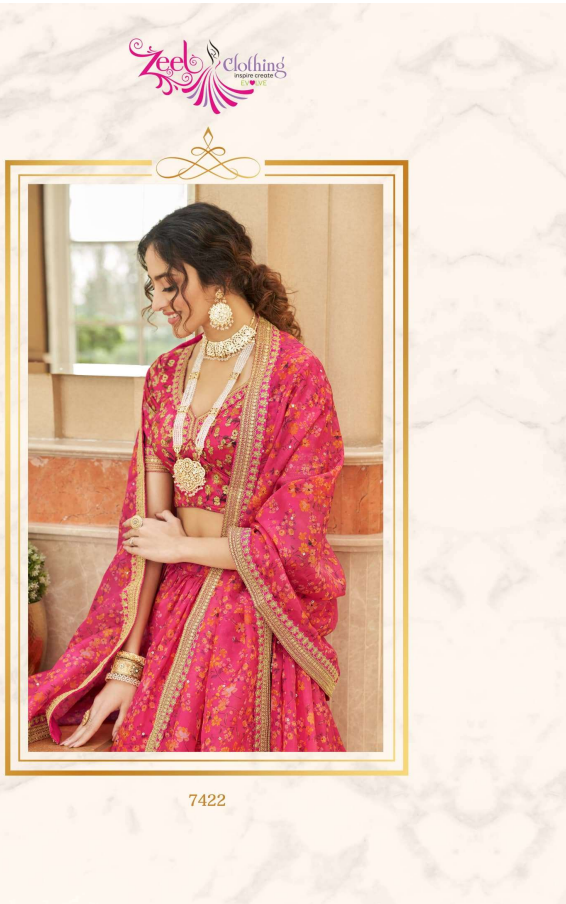

CULTURAL
VOL-02

CULTURAL

VOL-02

SKU	MAIN COLOR	BLOUSE FABRICS	LEHANGA FABRICS	DUPATTA FABRICS	SIZE (STITCHED)	WORK	PRICE (EXCLUDING (12%) GST AND SHIPPING)
7419	TEAL BLUE	VALVET	VALVET	SOFT NET	UP TO 42 (BUST AND WAIST)	Thread,Zari,Dori and Sequins Embroidery Work	5000/-
7420	GREEN	ART SILK	ART SILK	GEORGETTE	UP TO 42 (BUST AND WAIST)	Thread,Zari,Dori and Sequins Embroidery Work	4000/-
7421	BLUE	ART SILK	ORGANZA	ORGANZA	UP TO 42 (BUST AND WAIST)	Thread,Zari,Dori and Sequins Embroidery Work	2700/-
7422	PINK	ART SILK	ORGANZA	ORGANZA	UP TO 42 (BUST AND WAIST)	Thread,Zari,Dori and Sequins Embroidery Work	2700/-
7423	PISTA	ART SILK	ORGANZA	ORGANZA	UP TO 42 (BUST AND WAIST)	Thread,Zari,Dori and Sequins Embroidery Work	2700/-
7424	GREEN-WHITE	ART SILK	ART SILK	ORGANZA	UP TO 42 (BUST AND WAIST)	Thread,Zari,Dori and Sequins Embroidery Work	2700/-
7425	PINK-YELLOW	ART SILK	ART SILK	ORGANZA	UP TO 42 (BUST AND WAIST)	Thread,Zari,Dori and Sequins Embroidery Work	2700/-
7426	BLUE	ART SILK	ART SILK	ORGANZA	UP TO 42 (BUST AND WAIST)	Thread,Zari,Dori and Sequins Embroidery Work	3000/-
7427	RED	ART SILK	ART SILK	ORGANZA	UP TO 42 (BUST AND WAIST)	Thread,Zari,Dori and Sequins Embroidery Work	3000/-
7428	GREEN	ART SILK	ART SILK	ORGANZA	UP TO 42 (BUST AND WAIST)	Thread,Zari,Dori and Sequins Embroidery Work	3000/-

7420

7421

7421

7419

7422

Zeel Clothing
INDIA

7424

7425