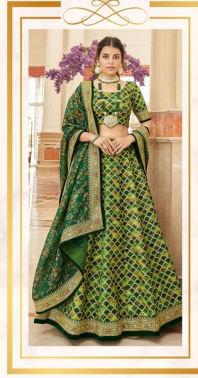

7426

7428

Zeel Clothing
Empire Circle
Gurgaon, Haryana