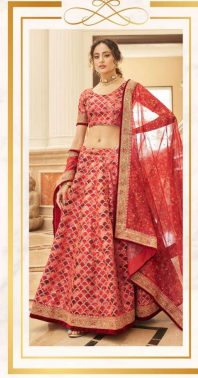

7425

7427

Zeel Clothing
Empire Circle
Gurgaon, Haryana