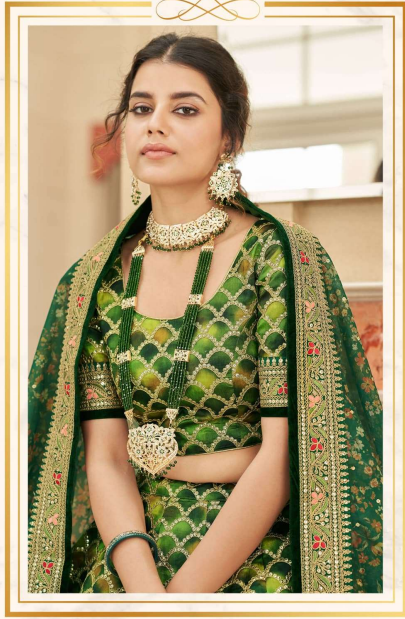

Zeel Clothing
INDIA

7428