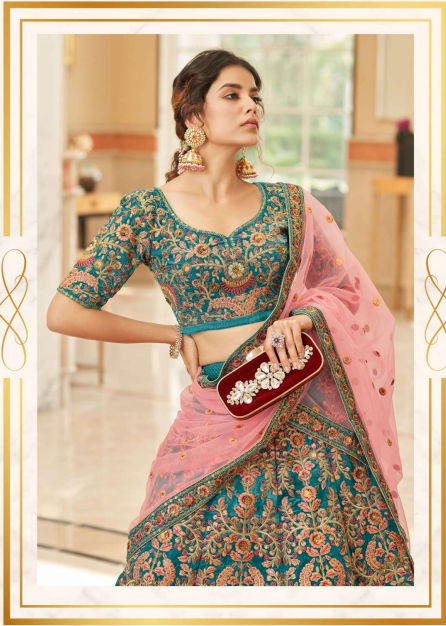

CULTURAL
VOL-02

CULTURAL

VOL-02

SKU	MAIN COLOR	BLOUSE FABRICS	LEHANGA FABRICS	DUPATTA FABRICS	SIZE (STITCHED)	WORK	PRICE (EXCLUDING (12%) GST AND SHIPPING)
7419	TEAL BLUE	VALVET	VALVET	SOFT NET	UP TO 42 (BUST AND WAIST)	Thread,Zari,Dori and Sequins Embroidery Work	5000/-
7420	GREEN	ART SILK	ART SILK	GEORGETTE	UP TO 42 (BUST AND WAIST)	Thread,Zari,Dori and Sequins Embroidery Work	4000/-
7421	BLUE	ART SILK	ORGANZA	ORGANZA	UP TO 42 (BUST AND WAIST)	Thread,Zari,Dori and Sequins Embroidery Work	2700/-
7422	PINK	ART SILK	ORGANZA	ORGANZA	UP TO 42 (BUST AND WAIST)	Thread,Zari,Dori and Sequins Embroidery Work	2700/-
7423	PISTA	ART SILK	ORGANZA	ORGANZA	UP TO 42 (BUST AND WAIST)	Thread,Zari,Dori and Sequins Embroidery Work	2700/-
7424	GREEN-WHITE	ART SILK	ART SILK	ORGANZA	UP TO 42 (BUST AND WAIST)	Thread,Zari,Dori and Sequins Embroidery Work	2700/-
7425	PINK-YELLOW	ART SILK	ART SILK	ORGANZA	UP TO 42 (BUST AND WAIST)	Thread,Zari,Dori and Sequins Embroidery Work	2700/-
7426	BLUE	ART SILK	ART SILK	ORGANZA	UP TO 42 (BUST AND WAIST)	Thread,Zari,Dori and Sequins Embroidery Work	3000/-
7427	RED	ART SILK	ART SILK	ORGANZA	UP TO 42 (BUST AND WAIST)	Thread,Zari,Dori and Sequins Embroidery Work	3000/-
7428	GREEN	ART SILK	ART SILK	ORGANZA	UP TO 42 (BUST AND WAIST)	Thread,Zari,Dori and Sequins Embroidery Work	3000/-

7420

7421

7421

7419

7422

Zeel Clothing
INDIA

7424

7425