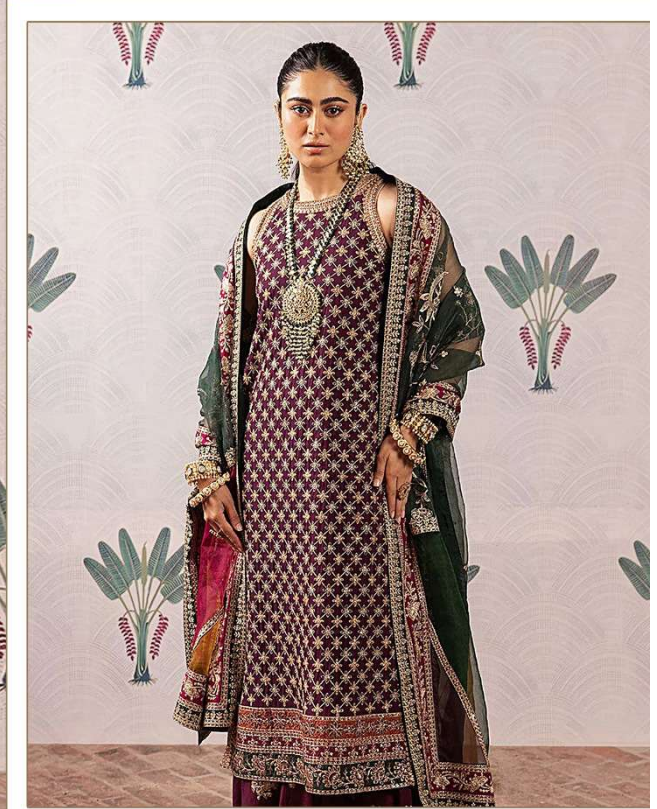

Serene[®]
Pakistani Suit
A BRAND BY MEGHA EXPORT

S - 258

TOP-FOX BLUMIG GEORGETTE HAVI EMBROIDERY
WORK WITH HAND WORK
BOTTOM-FOX BLUMIG GEORGETTE
HAVI EMBROIDERY WORK
INNER-DULL SHANTUN
DUPATTA-ORGANZA HEAVY EMBROIDERY WORK