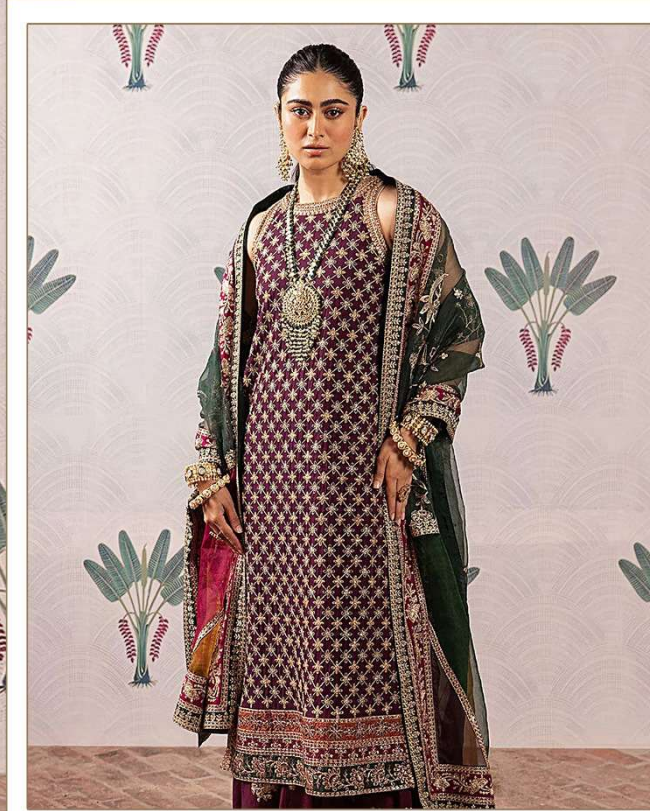

Serene[®]
Pakistani Suit
A BRAND BY MEGHA EXPORT

S - 258

TOP-FOX BLUMIG GEORGETTE HAVI EMBROIDERY
WORK WITH HAND WORK
BOTTOM-FOX BLUMIG GEORGETTE
HAVI EMBROIDERY WORK
INNER-DULL SHANTUN
DUPATTA-ORGANZA HEAVY EMBROIDERY WORK