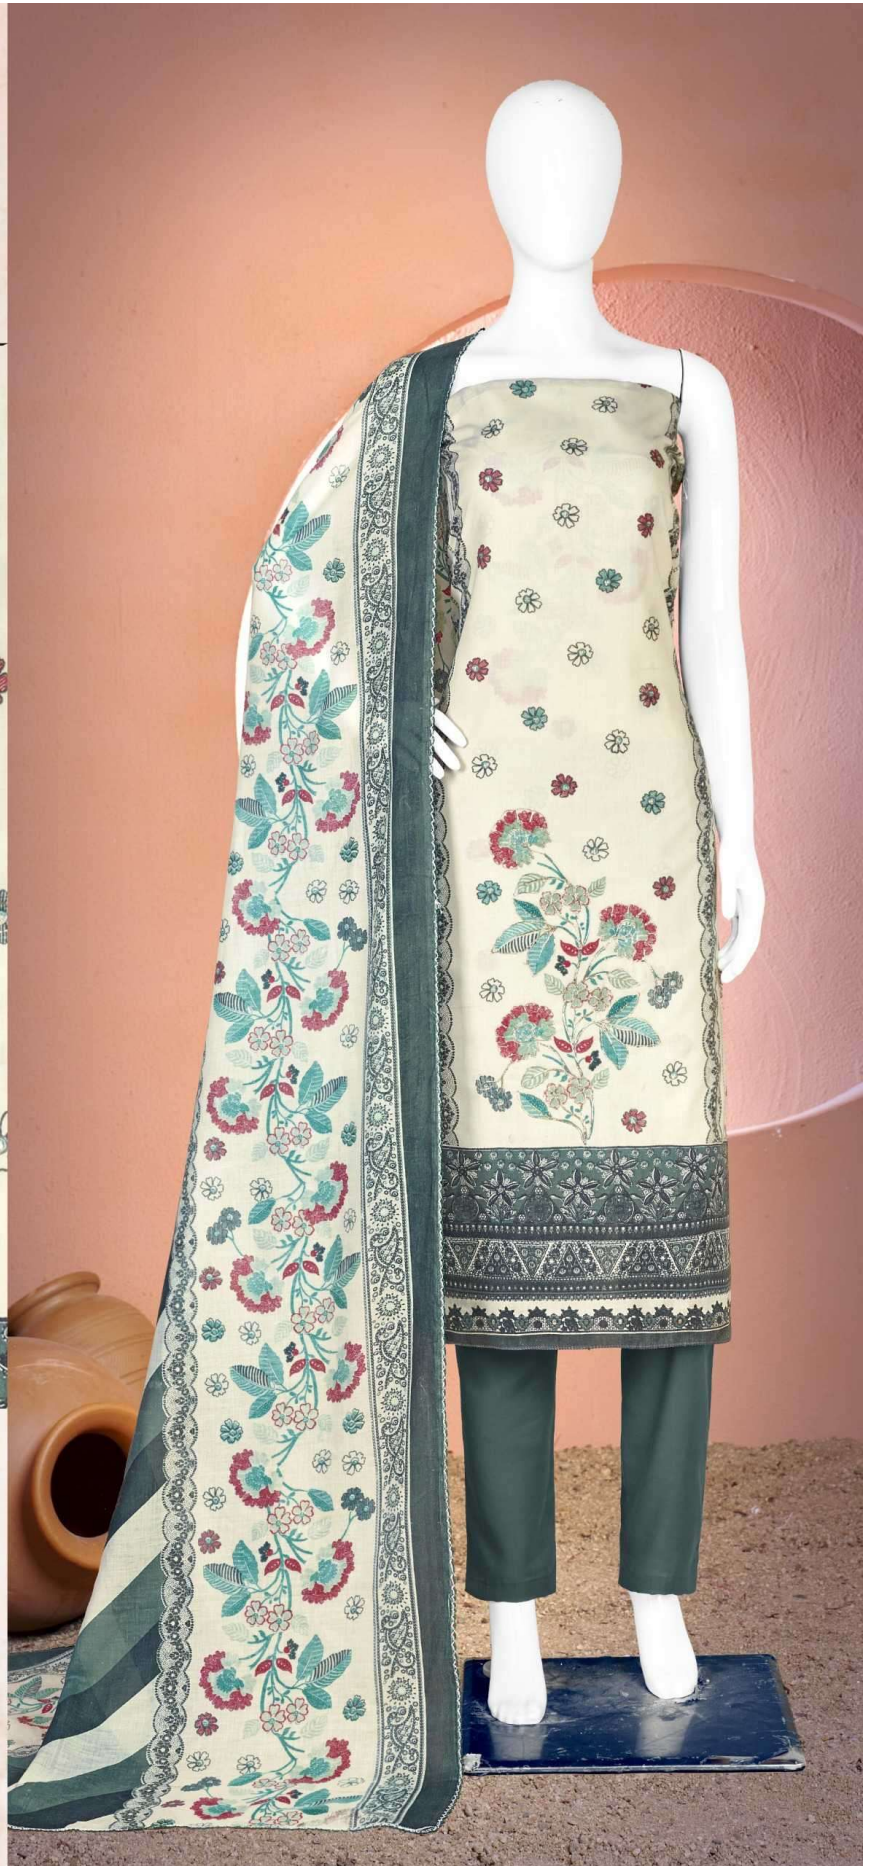

Gipson[®]
BMW
B Series
D.NO.2719

Gipson[®]

B Series

TOP :- PURE COTTON FOIL PRINT
WITH ETHNIC HAND WORK

BOTTOM :- PURE COTTON SOLID DYED

DUPATTA :- PURE COTTON PRINT

D.NO.2719-A

Gipson[®]

B Series

TOP :- PURE COTTON FOIL PRINT
WITH ETHNIC HAND WORK

BOTTOM :- PURE COTTON SOLID DYED

DUPATTA :- PURE COTTON PRINT

D.NO.2719-C

Gipson[®]

B Series

TOP :- PURE COTTON FOIL PRINT
WITH ETHNIC HAND WORK

BOTTOM :- PURE COTTON SOLID DYED

DUPATTA :- PURE COTTON PRINT

D.NO.2719-D

Gipson[®]

B Series

TOP :- PURE COTTON FOIL PRINT
WITH ETHNIC HAND WORK

BOTTOM :- PURE COTTON SOLID DYED

DUPATTA :- PURE COTTON PRINT

D.NO.2719-B

Gipson[®]

B Series

D.No :- 2719

**TOP :- PURE COTTON FOIL PRINT
WITH ETHNIC HAND WORK**

BOTTOM :- PURE COTTON SOLID DYED

DUPATTA :- PURE COTTON PRINT