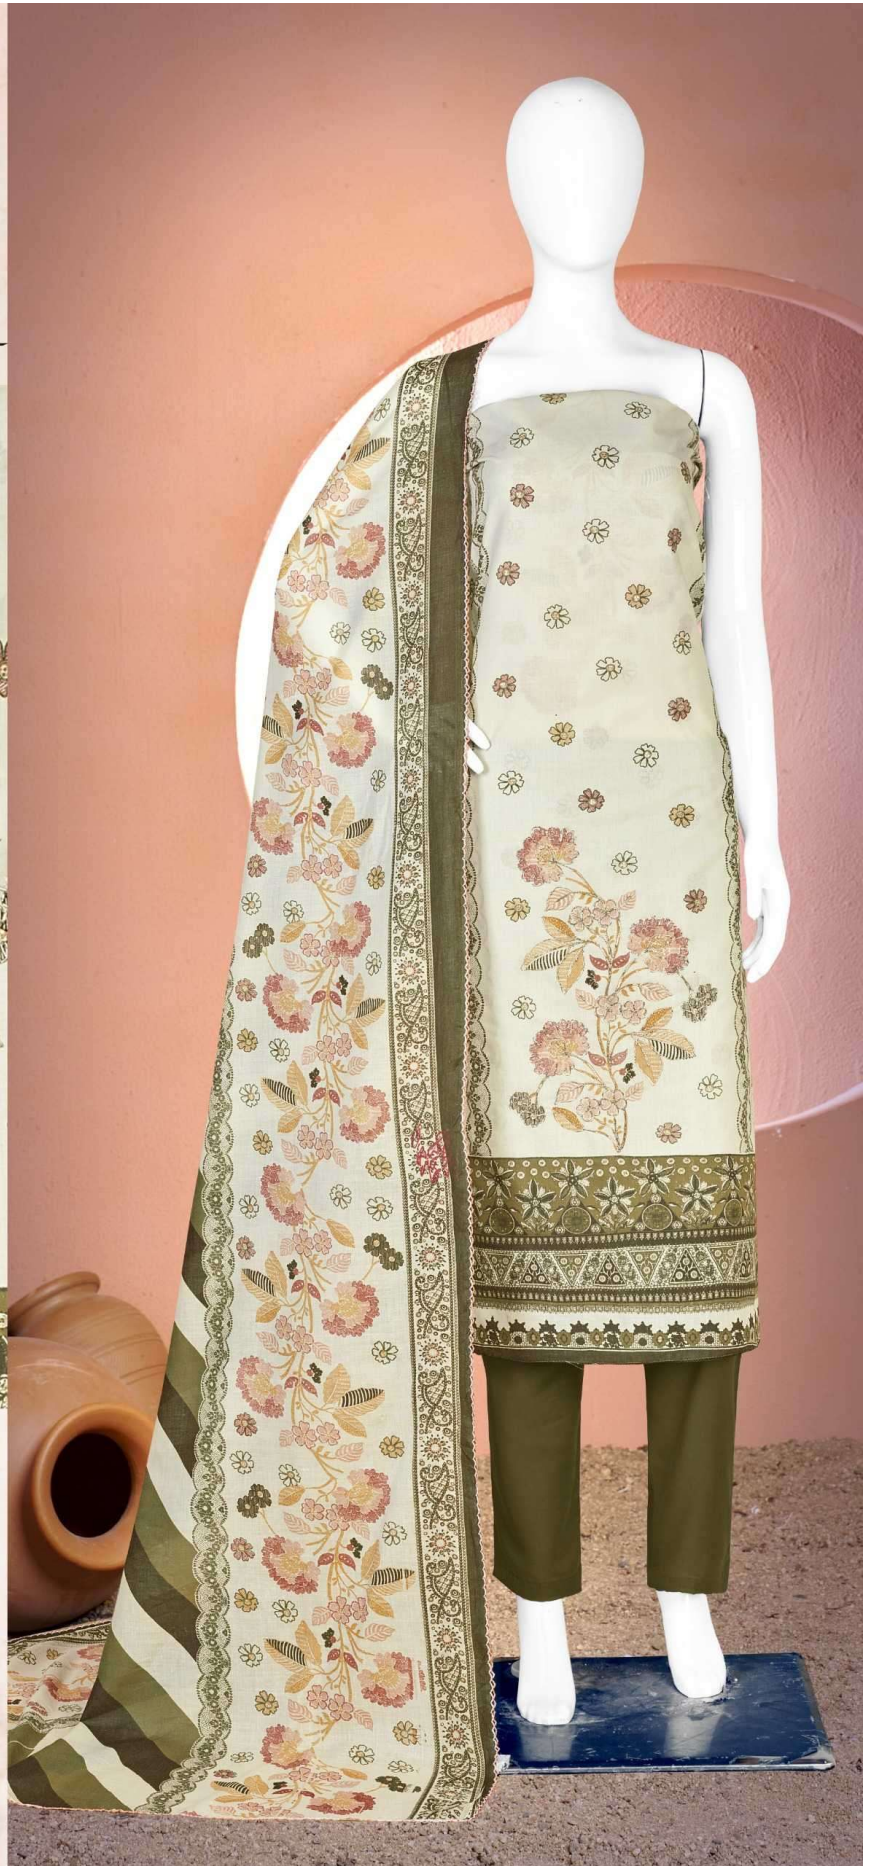

Gipson[®]
BMW
B Series
D.NO.2719

Gipson[®]

B Series

TOP :- PURE COTTON FOIL PRINT
WITH ETHNIC HAND WORK

BOTTOM :- PURE COTTON SOLID DYED

DUPATTA :- PURE COTTON PRINT

D.NO.2719-A

Gipson[®]

B Series

TOP :- PURE COTTON FOIL PRINT
WITH ETHNIC HAND WORK

BOTTOM :- PURE COTTON SOLID DYED

DUPATTA :- PURE COTTON PRINT

D.NO.2719-C

Gipson[®]

B Series

TOP :- PURE COTTON FOIL PRINT
WITH ETHNIC HAND WORK

BOTTOM :- PURE COTTON SOLID DYED

DUPATTA :- PURE COTTON PRINT

D.NO.2719-D

Gipson[®]

B Series

TOP :- PURE COTTON FOIL PRINT
WITH ETHNIC HAND WORK

BOTTOM :- PURE COTTON SOLID DYED

DUPATTA :- PURE COTTON PRINT

D.NO.2719-B

Gipson[®]

B Series

D.No :- 2719

**TOP :- PURE COTTON FOIL PRINT
WITH ETHNIC HAND WORK**

BOTTOM :- PURE COTTON SOLID DYED

DUPATTA :- PURE COTTON PRINT