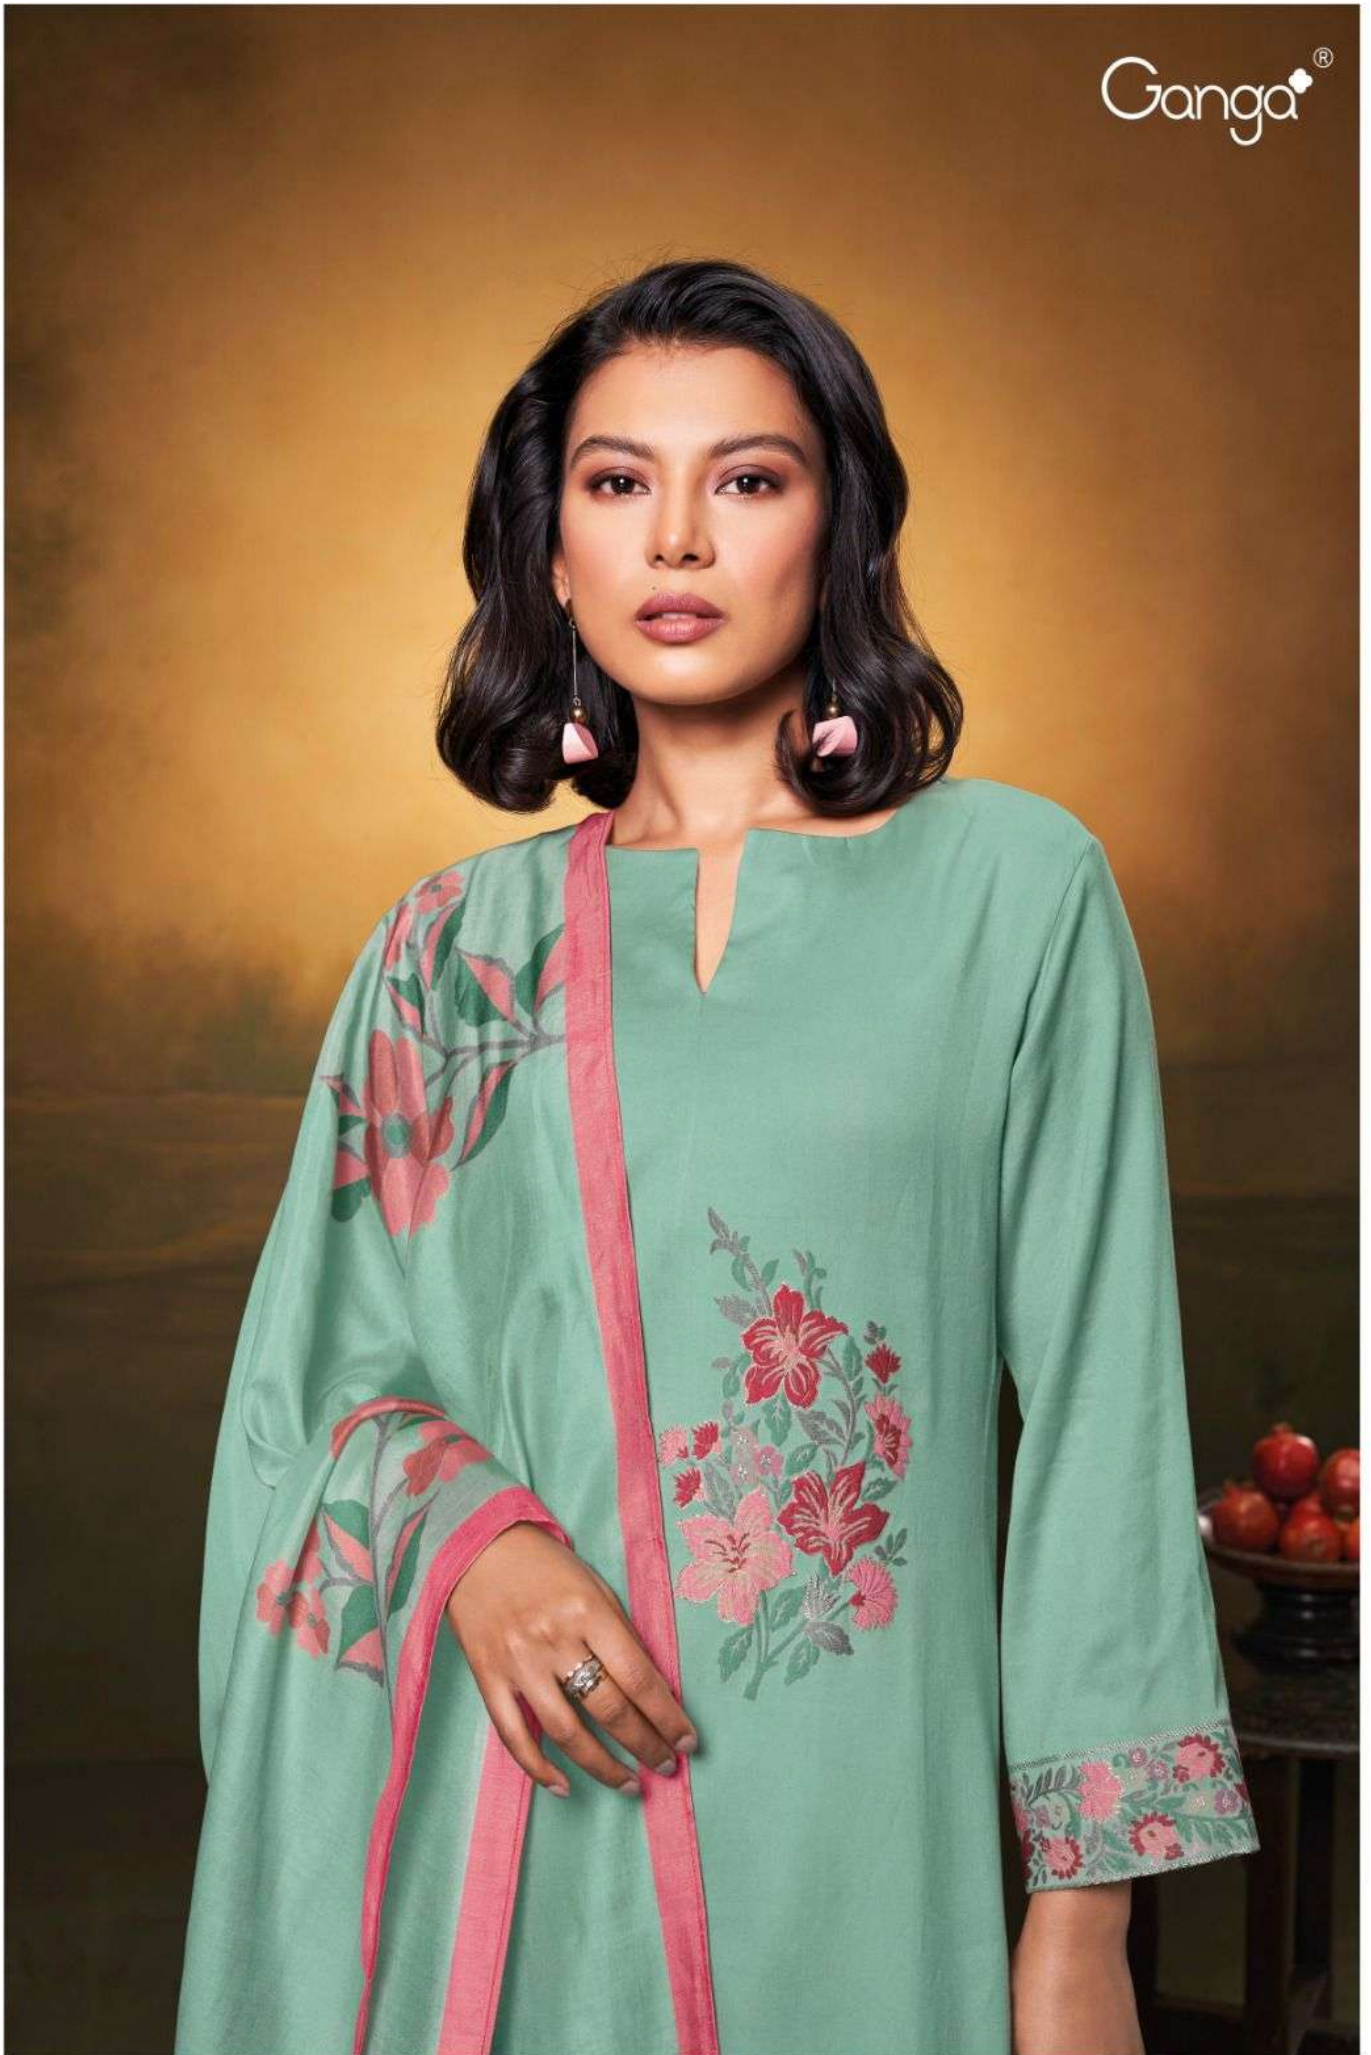

Ganga®

PRODUCT NAME	INDALI
D.NO.	S2556
DESCRIPTION	TOP PREMIUM COTTON SILK SATIN JACQUARD SOLID COLOUR BOTTOM PREMIUM COTTON SOLID COLOUR DUPATTA PREMIUM BEMBERG SILK PRINTED
HSN CODE	520831
WHOLESALE PRICE	1975/- EACH+GST(EXTRA)