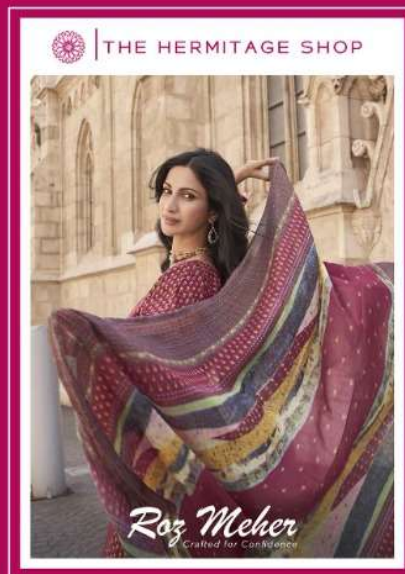

THE HERMITAGE SHOP

*Roz Meher*  
Crafted for Confidence

~TOP~

PURE LAWN 60\*60 KARACHI PRINTS WITH  
EMBROIDERY ON NECK & DAMAN

~BOTTOM~

PURE COTTON

~DUPATTA~

PURE KARACHI LAWN MUL-MUL COTTON