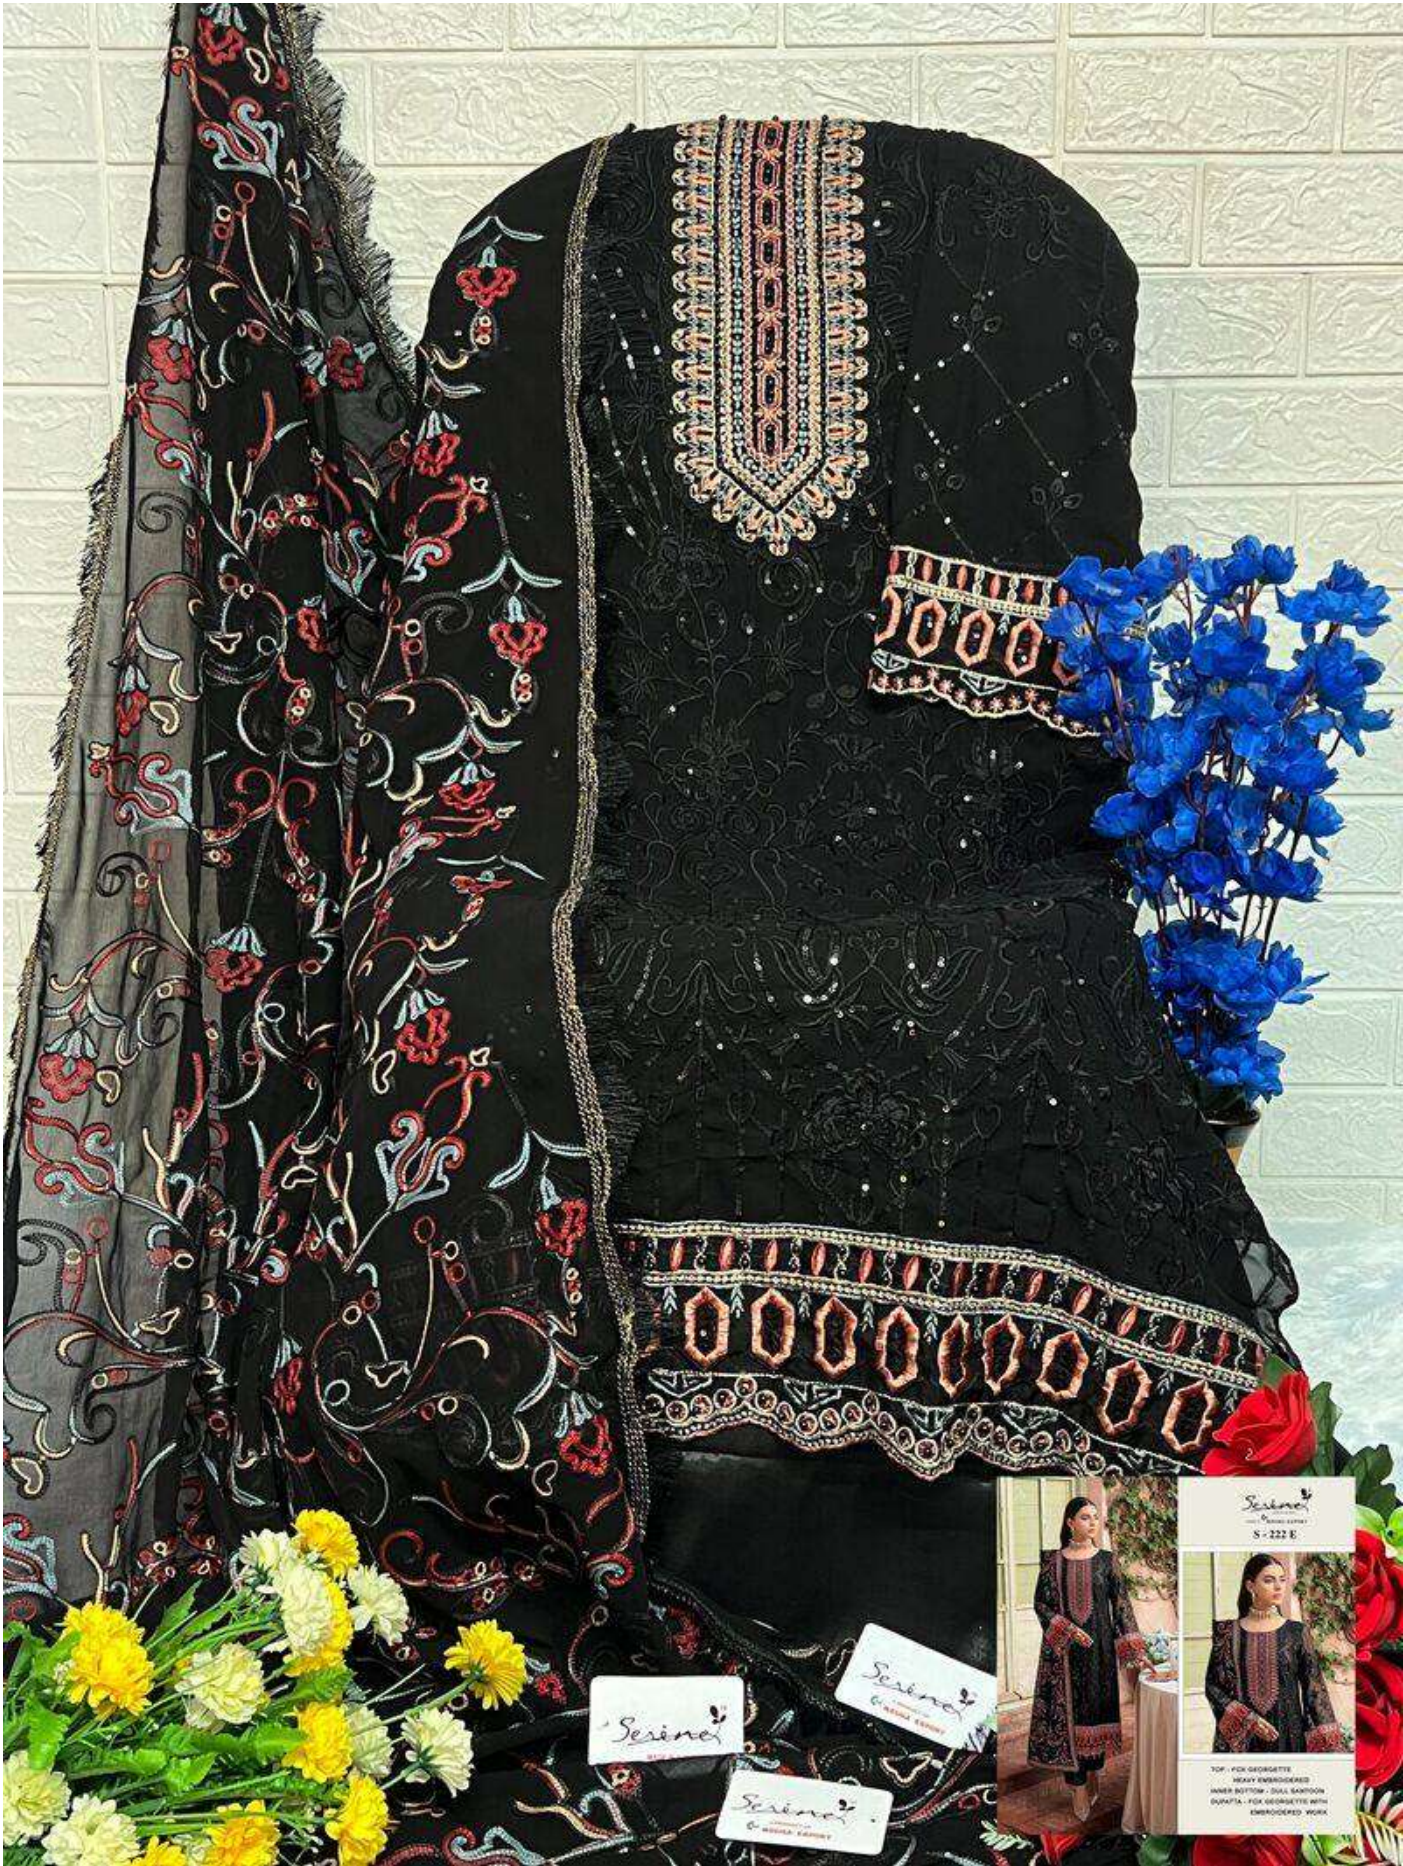

Serino
S - 222 E

Serino
S - 222 E

Serino
S - 222 E