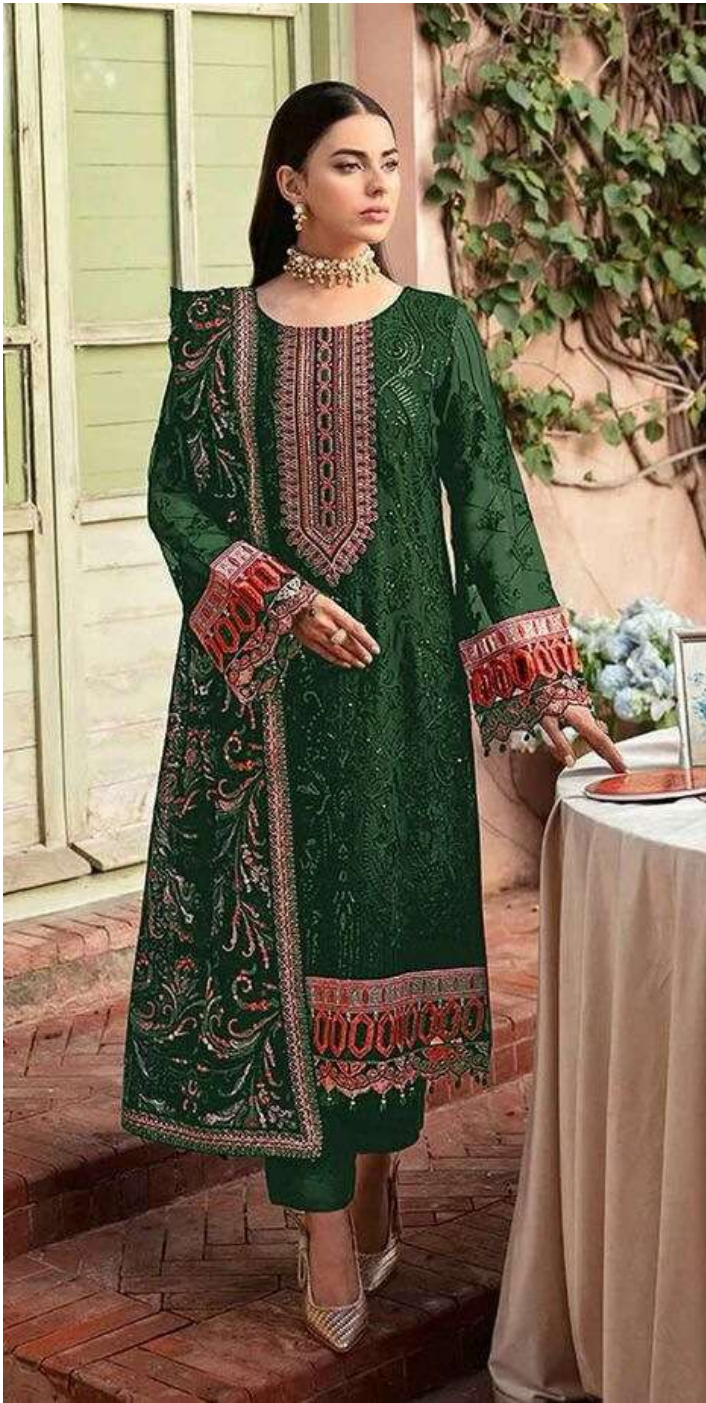

Serene[®]
Pakistani Suit

A BRAND BY MEGHA EXPORT

S - 222 E

TOP - FOX GEORGETTE
HEAVY EMBROIDERED
INNER BOTTOM - DULL SANTOON
DUPATTA - FOX GEORGETTE WITH
EMBROIDERED WORK

Serene[®]
Pakistani Suit

A BRAND BY MEGHA EXPORT

S - 222 E

TOP - FOX GEORGETTE
HEAVY EMBROIDERED
INNER BOTTOM - DULL SANTOON
DUPATTA - FOX GEORGETTE WITH
EMBROIDERED WORK

Serino
S - 222 E

Serino
S - 222 E

Serino
S - 222 E

Serino
S - 222 E

TOP - FOX GEORGETTE
HEAVY EMBROIDERED
INNER BOTTOM - DULL SARTON
DUPATTA - FOX GEORGETTE WITH
EMBROIDERED PANEL

Serene[®]
Pakistani Suit

A BRAND BY MEGHA EXPORT

S - 222 B

TOP - FOX GEORGETTE
HEAVY EMBROIDERED
INNER BOTTOM - DULL SANTOON
DUPATTA - FOX GEORGETTE WITH
EMBROIDERED WORK

Serene[®]
Pakistani Suit

A BRAND BY MEGHA EXPORT

S - 222 A

TOP - FOX GEORGETTE
HEAVY EMBROIDERED
INNER BOTTOM - DULL SANTOON
DUPATTA - FOX GEORGETTE WITH
EMBROIDERED WORK

Serene[®]
Pakistani Suit

A BRAND BY **MEGHA EXPORT**

S - 222 C

**TOP - FOX GEORGETTE
HEAVY EMBROIDERED
INNER BOTTOM - DULL SANTOON
DUPATTA - FOX GEORGETTE WITH
EMBROIDERED WORK**