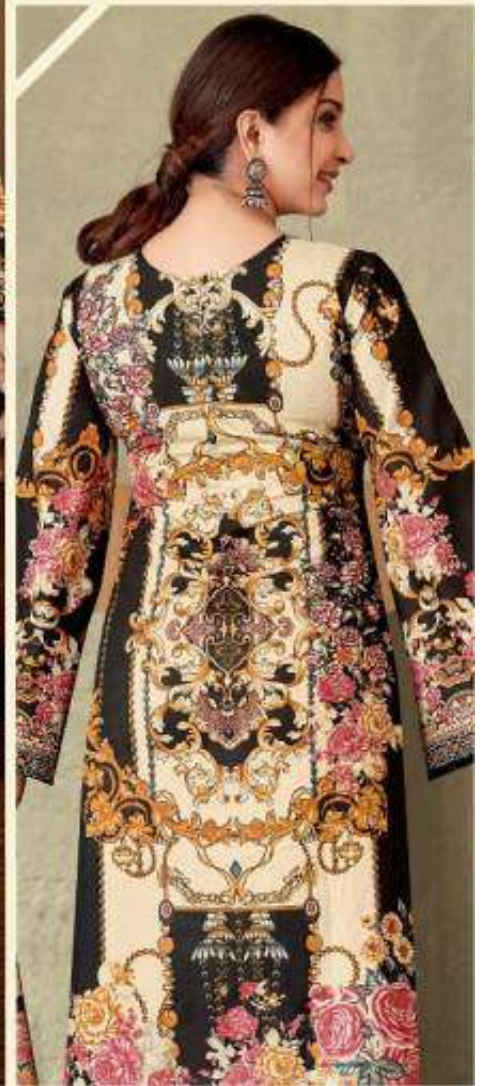

**kala**  
feminine forever & ever...

Karachi Cotton  
*Magic*  
جادو Vol-21

**kala**  
feminine forever & ever...

Karachi Cotton  
**Maggic**  
جادو

6004 

**kala**  
feminine forever & ever...

Karachi Cotton  
*Magic*  
جادو

6010 

All Happening In Fashion

*A gorgeous dress with contemporary design would add freshness and stunning glamour to her look.*

**kala**  
feminine forever & ever...

Karachi Cotton  
**Maggic**  
جادو

6012

Karachi Cotton  
**Maggic**  
جادو Vol-21

**kala**  
feminine forever & ever...

6007

6008

6009

6010

6011

6012