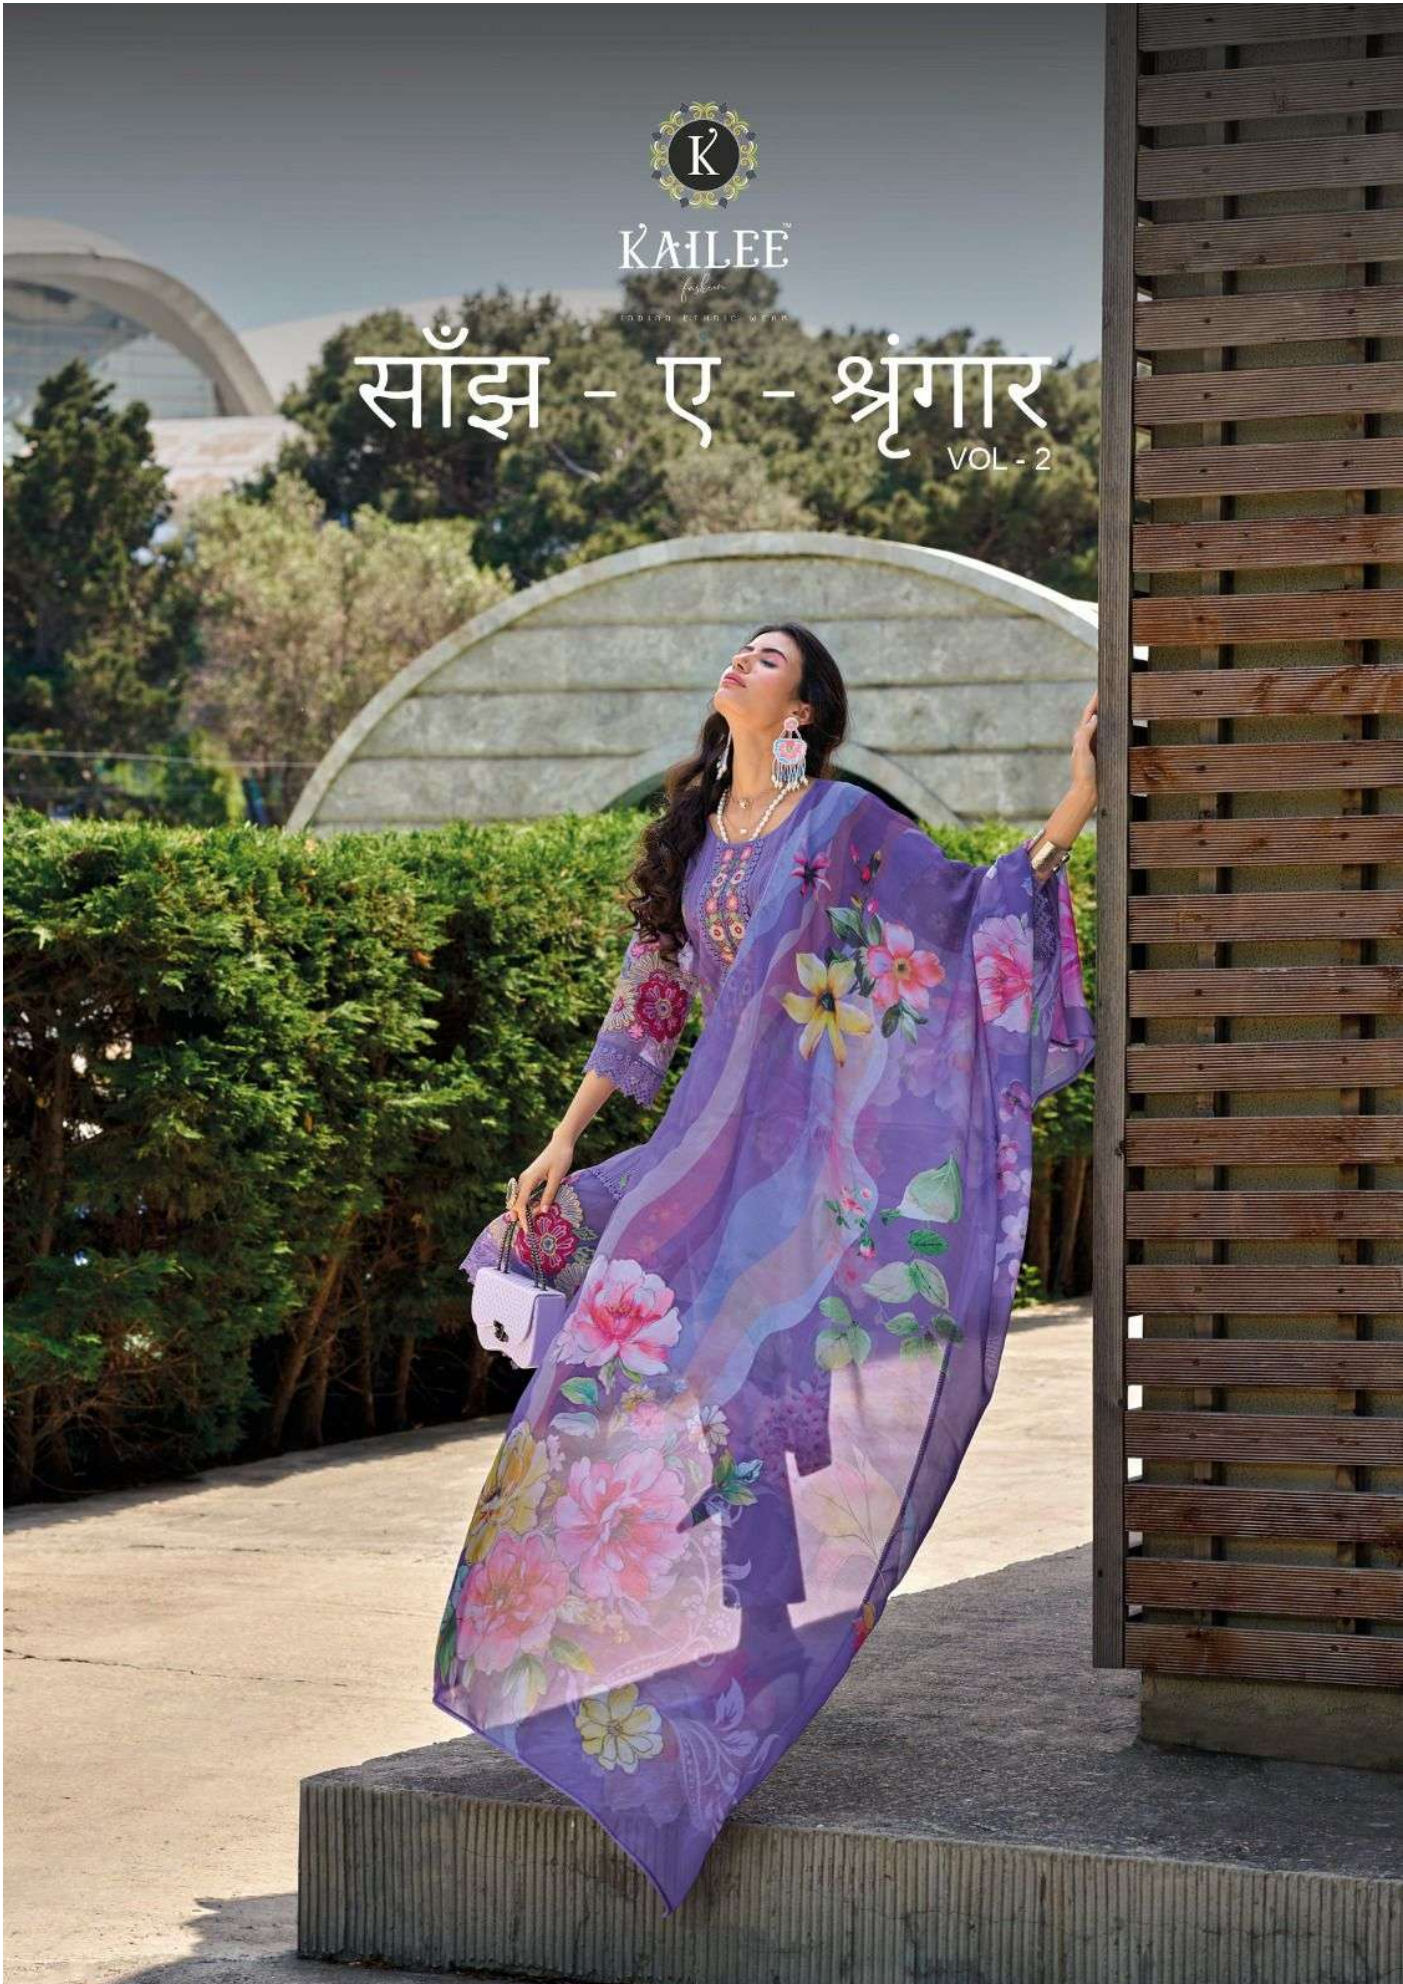

KAILEE™

fashion

INDIAN DESIGN WEAR

साँझ - ए - श्रृंगार

VOL - 2