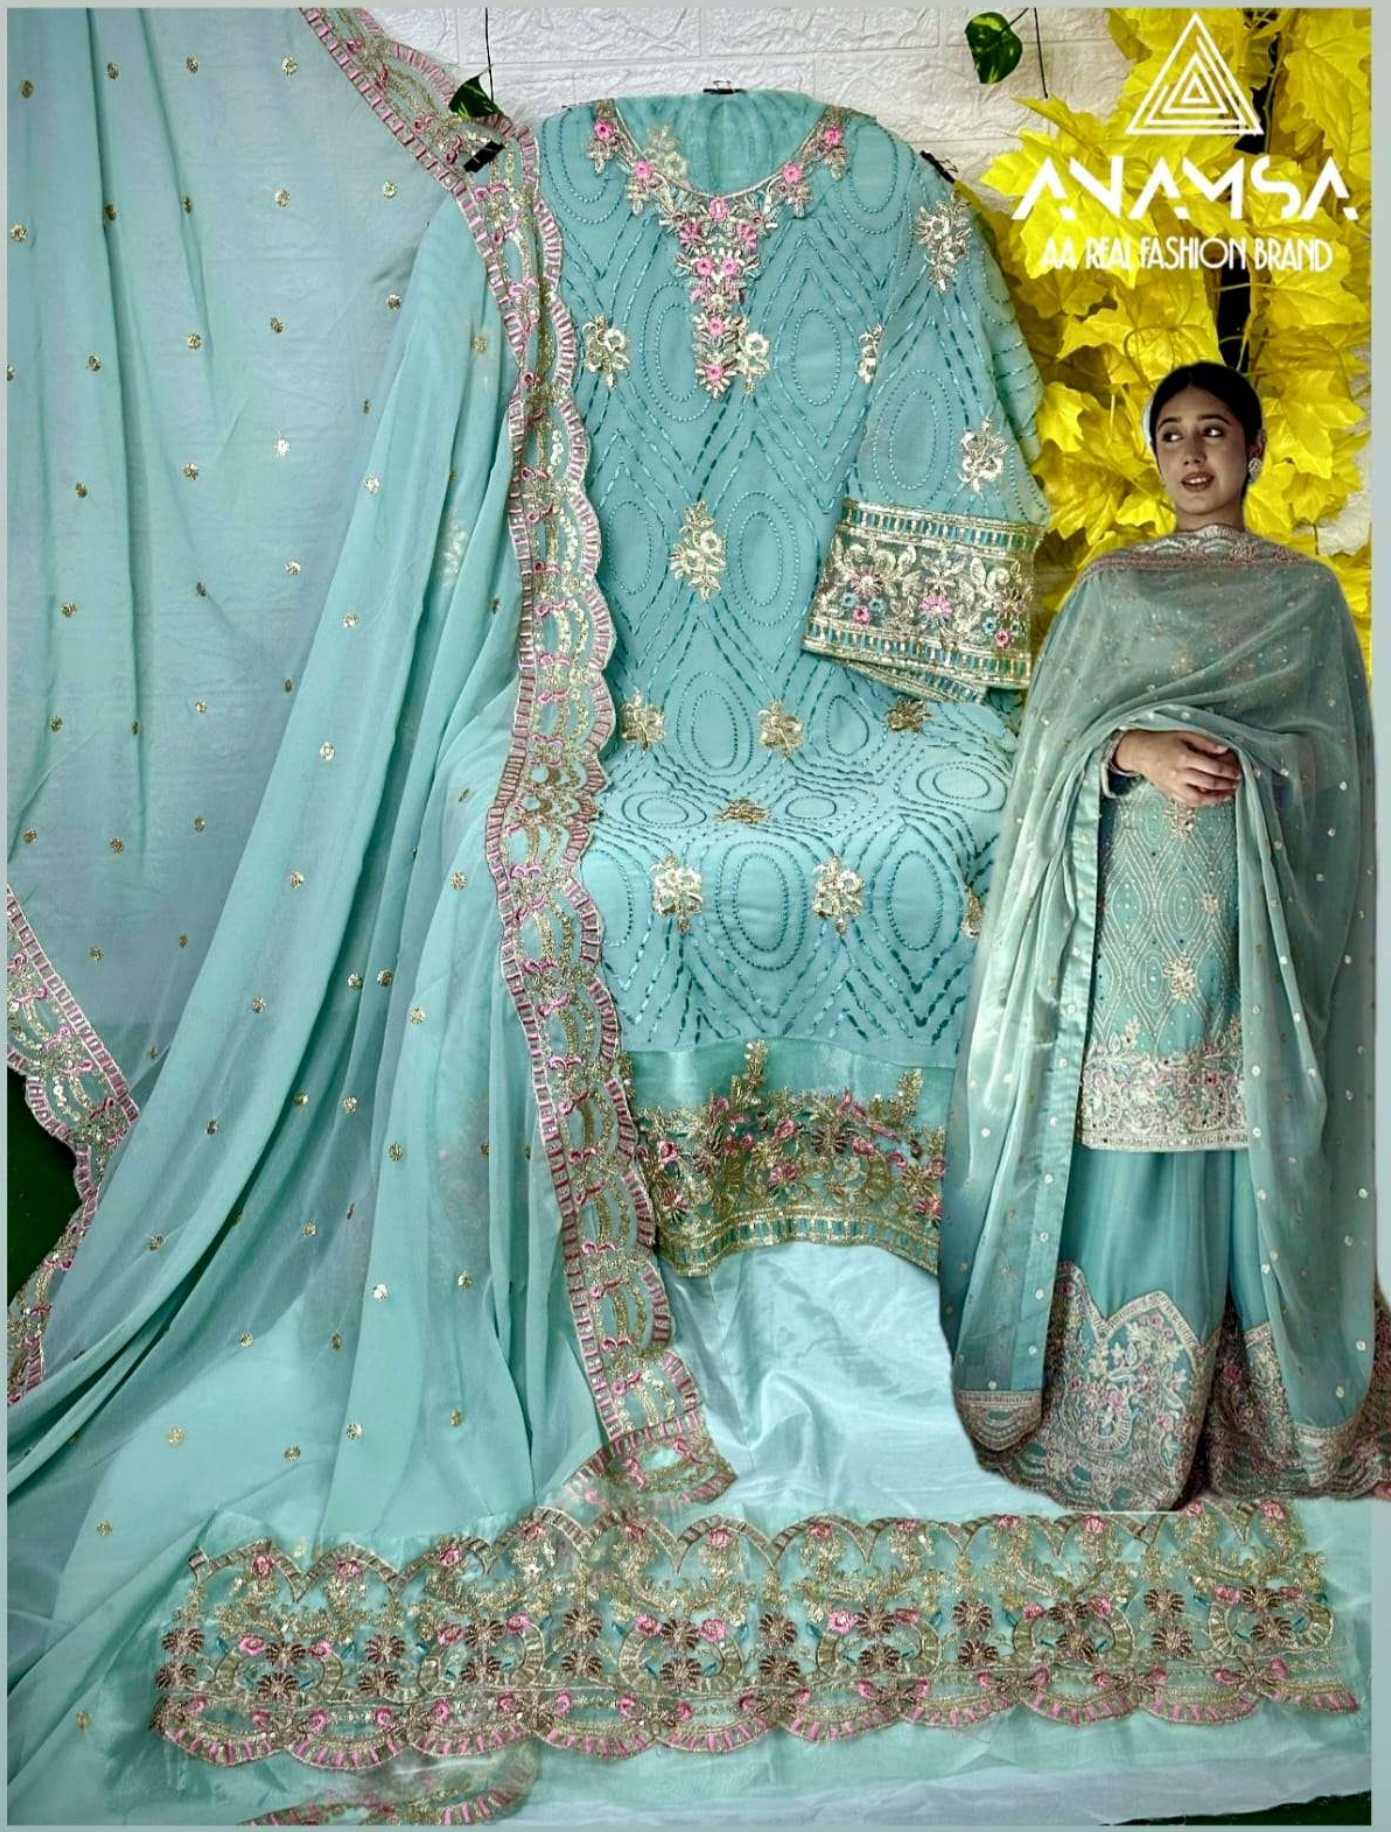

ANAMSA
AA REAL FASHION BRAND