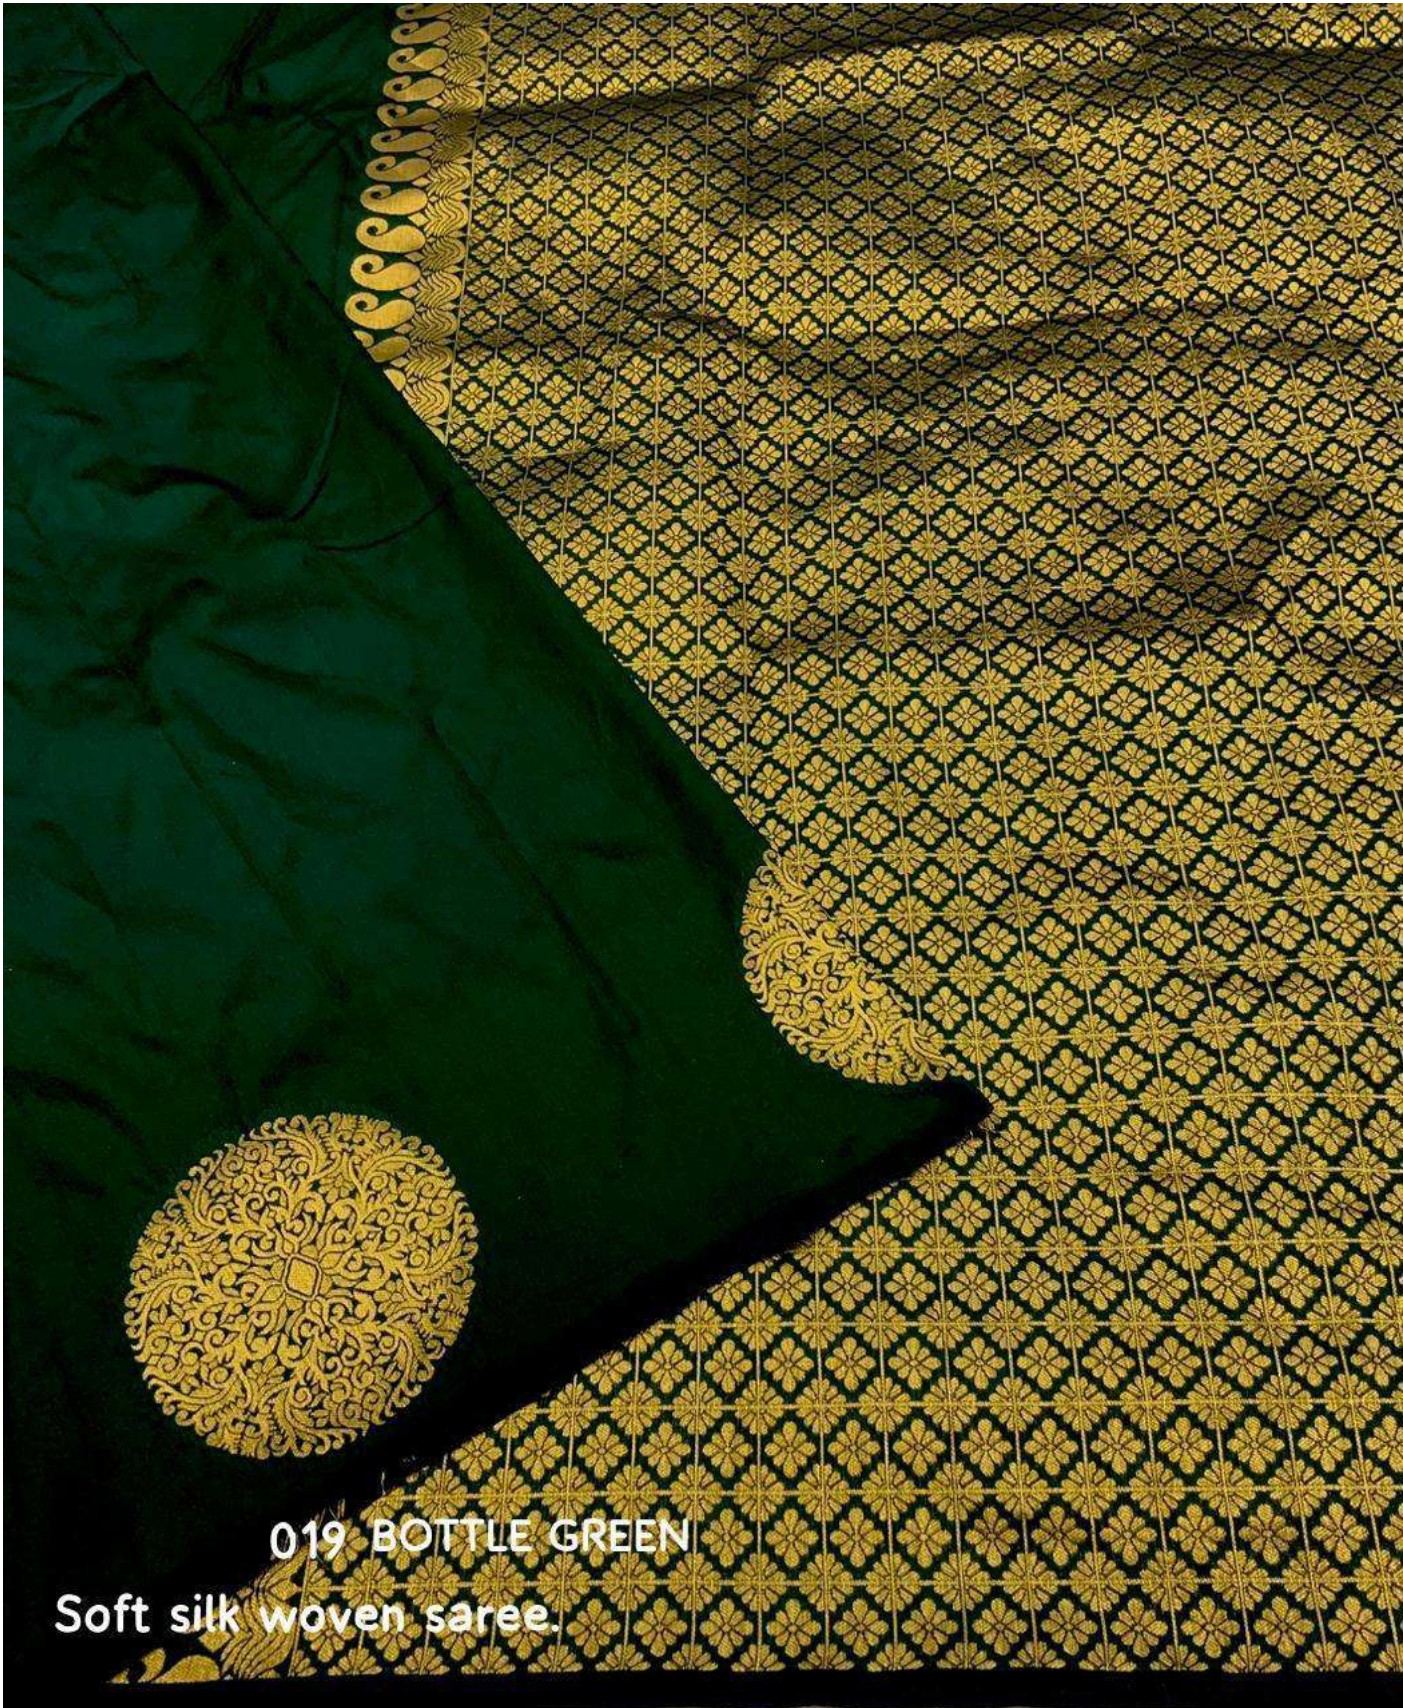

019 marron

Soft silk woven saree.

DARK PURPLE

019

Soft silk woven saree.

RANI 019
Soft silk woven saree.

019 BOTTLE GREEN

Soft silk woven saree.

019

Soft silk woven saree.

MUSTARD GOLD

019

Soft silk woven saree.

MUSTARD GOLD

019

Soft silk woven saree.

OLIVE GREEN