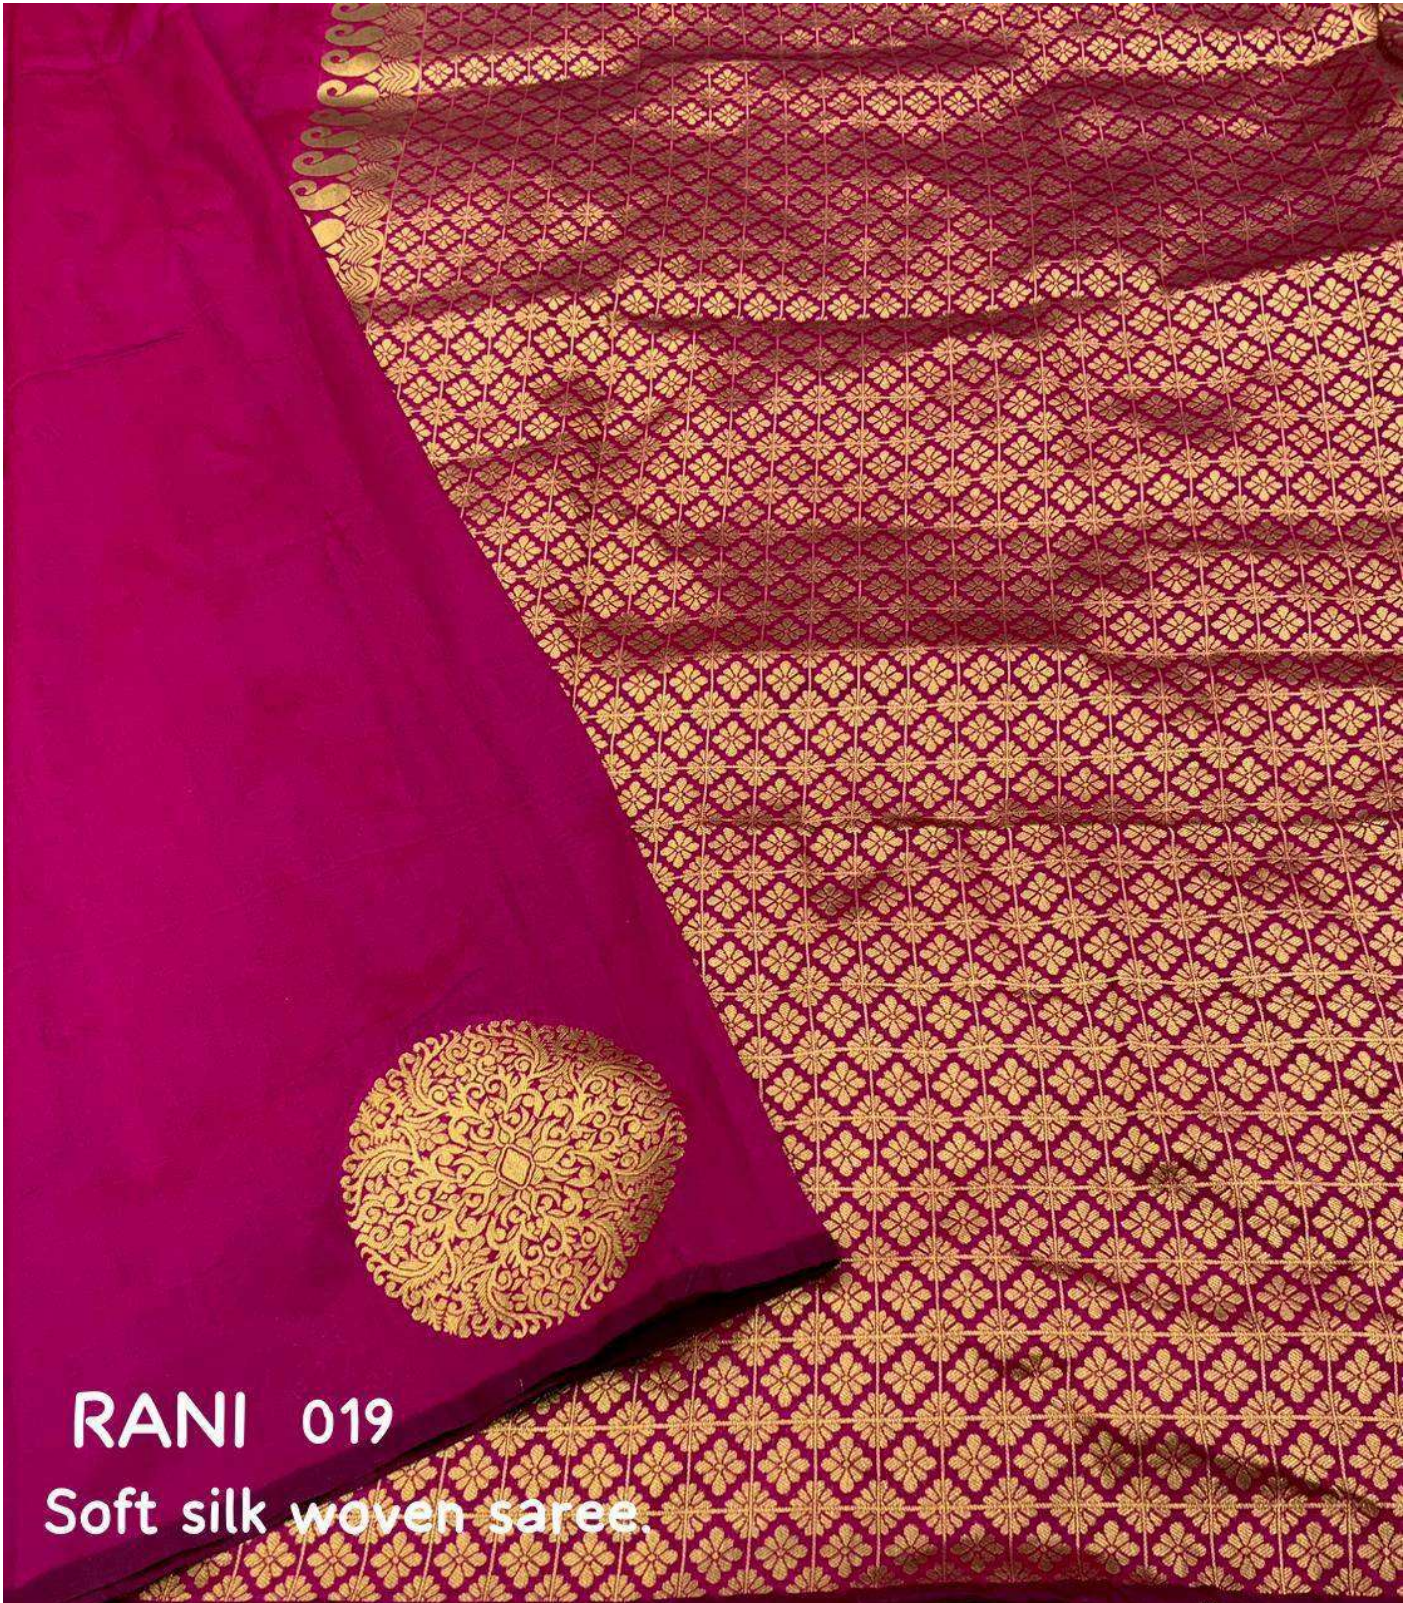

019 marron

Soft silk woven saree.

DARK PURPLE

019

Soft silk woven saree.

RANI 019
Soft silk woven saree.

019 BOTTLE GREEN

Soft silk woven saree.

019

Soft silk woven saree.

MUSTARD GOLD

019

Soft silk woven saree.

MUSTARD GOLD

019

Soft silk woven saree.