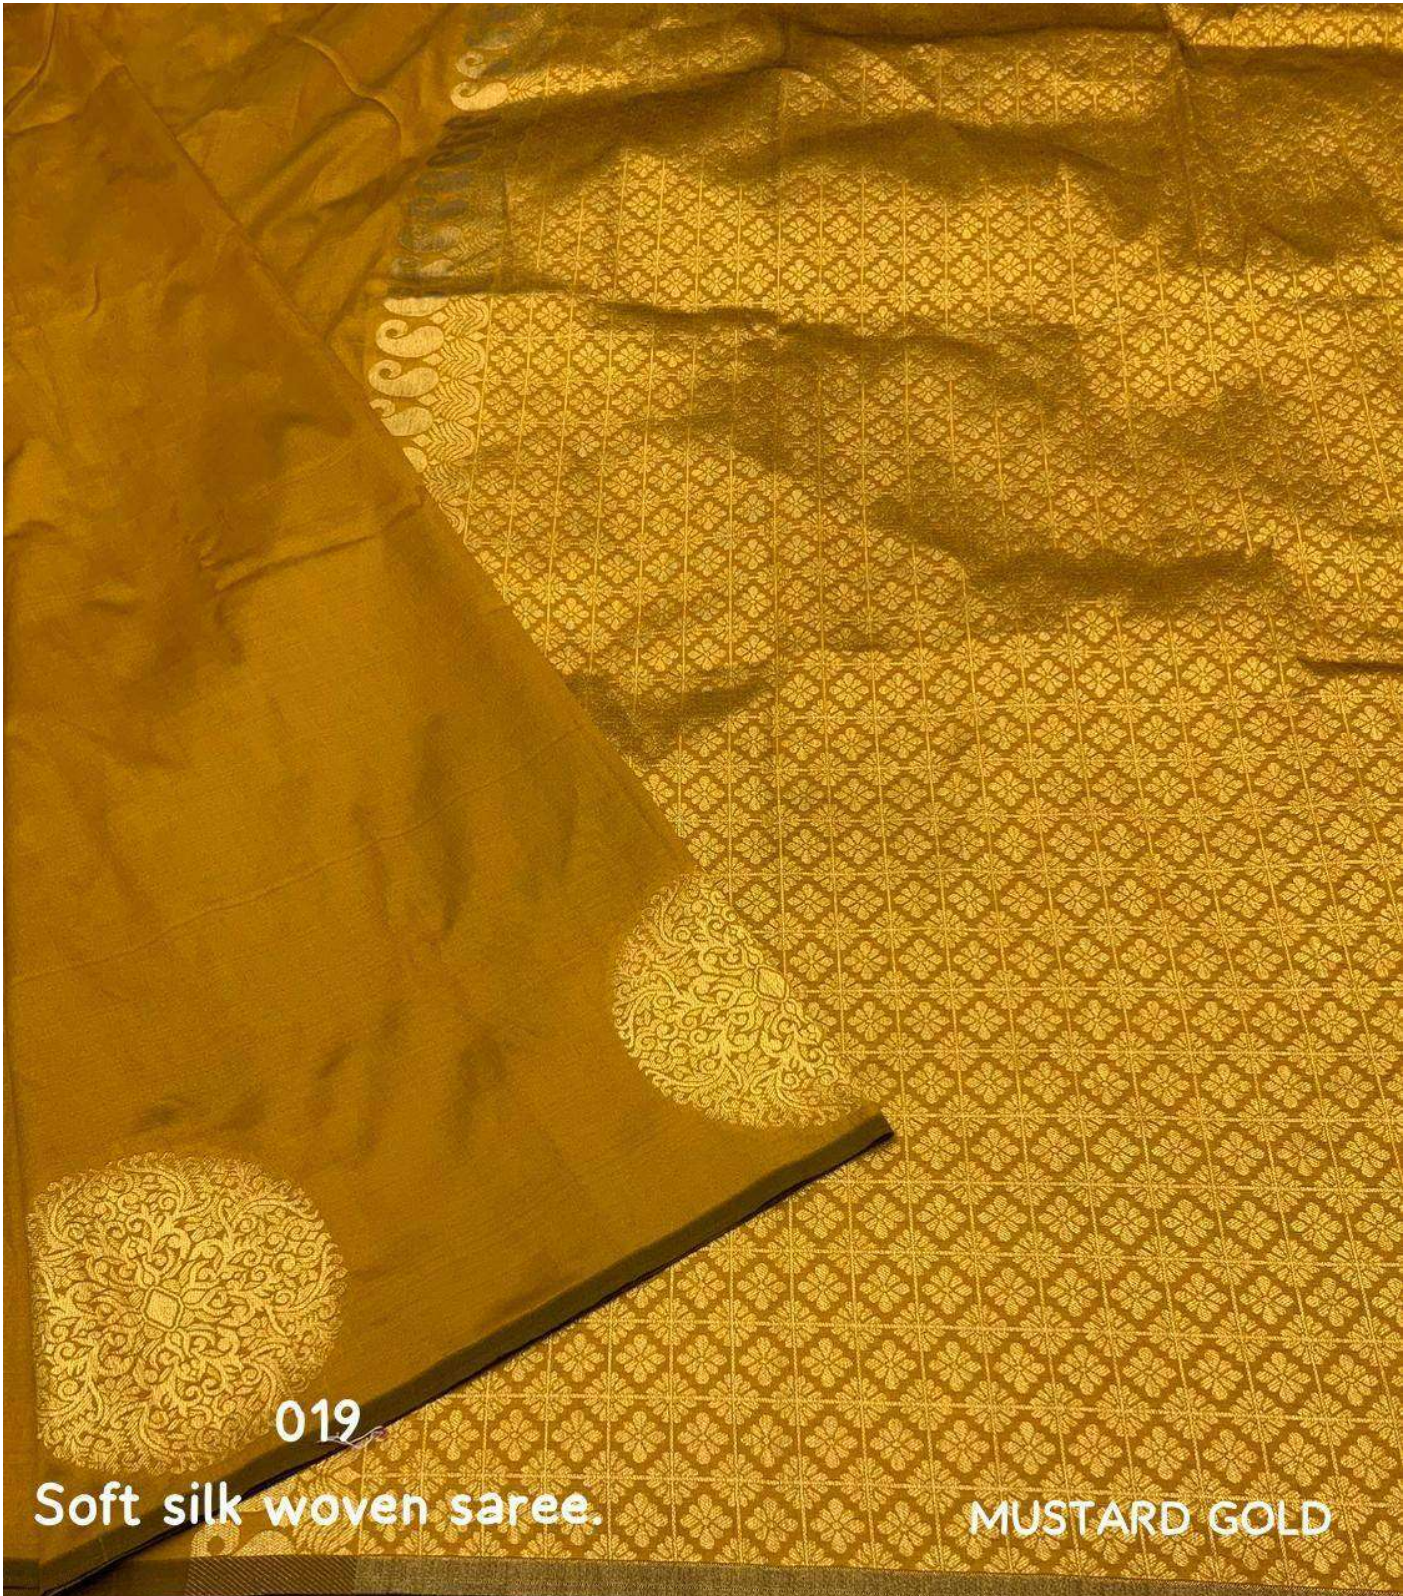

019 marron

Soft silk woven saree.

DARK PURPLE

019

Soft silk woven saree.

RANI 019
Soft silk woven saree.

019 BOTTLE GREEN

Soft silk woven saree.

019

Soft silk woven saree.

MUSTARD GOLD

019

Soft silk woven saree.

MUSTARD GOLD

019

Soft silk woven saree.

OLIVE GREEN