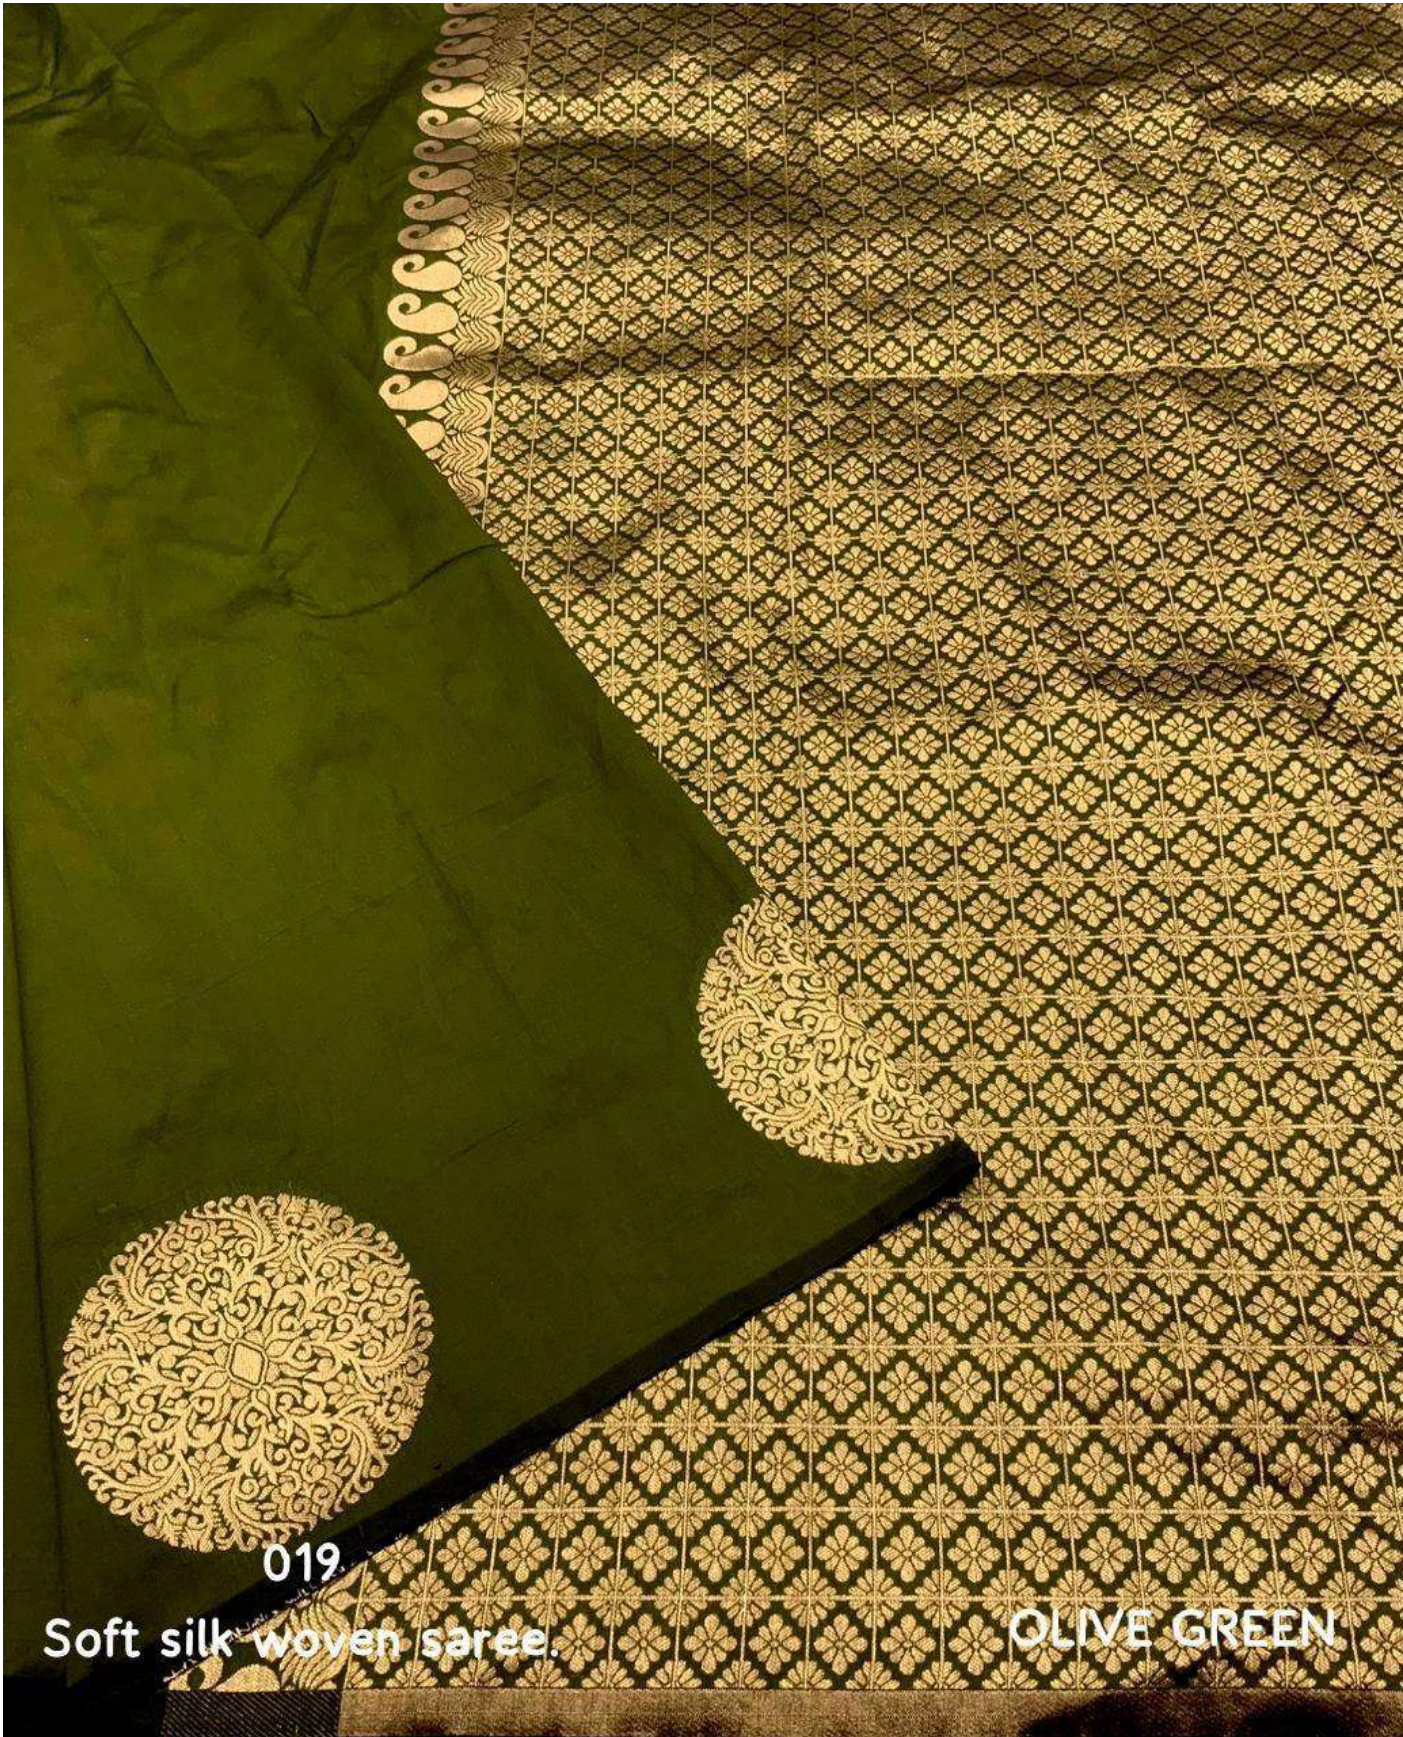

019

Soft silk woven saree.

MUSTARD GOLD

019

Soft silk woven saree.

MUSTARD GOLD

019

Soft silk woven saree.