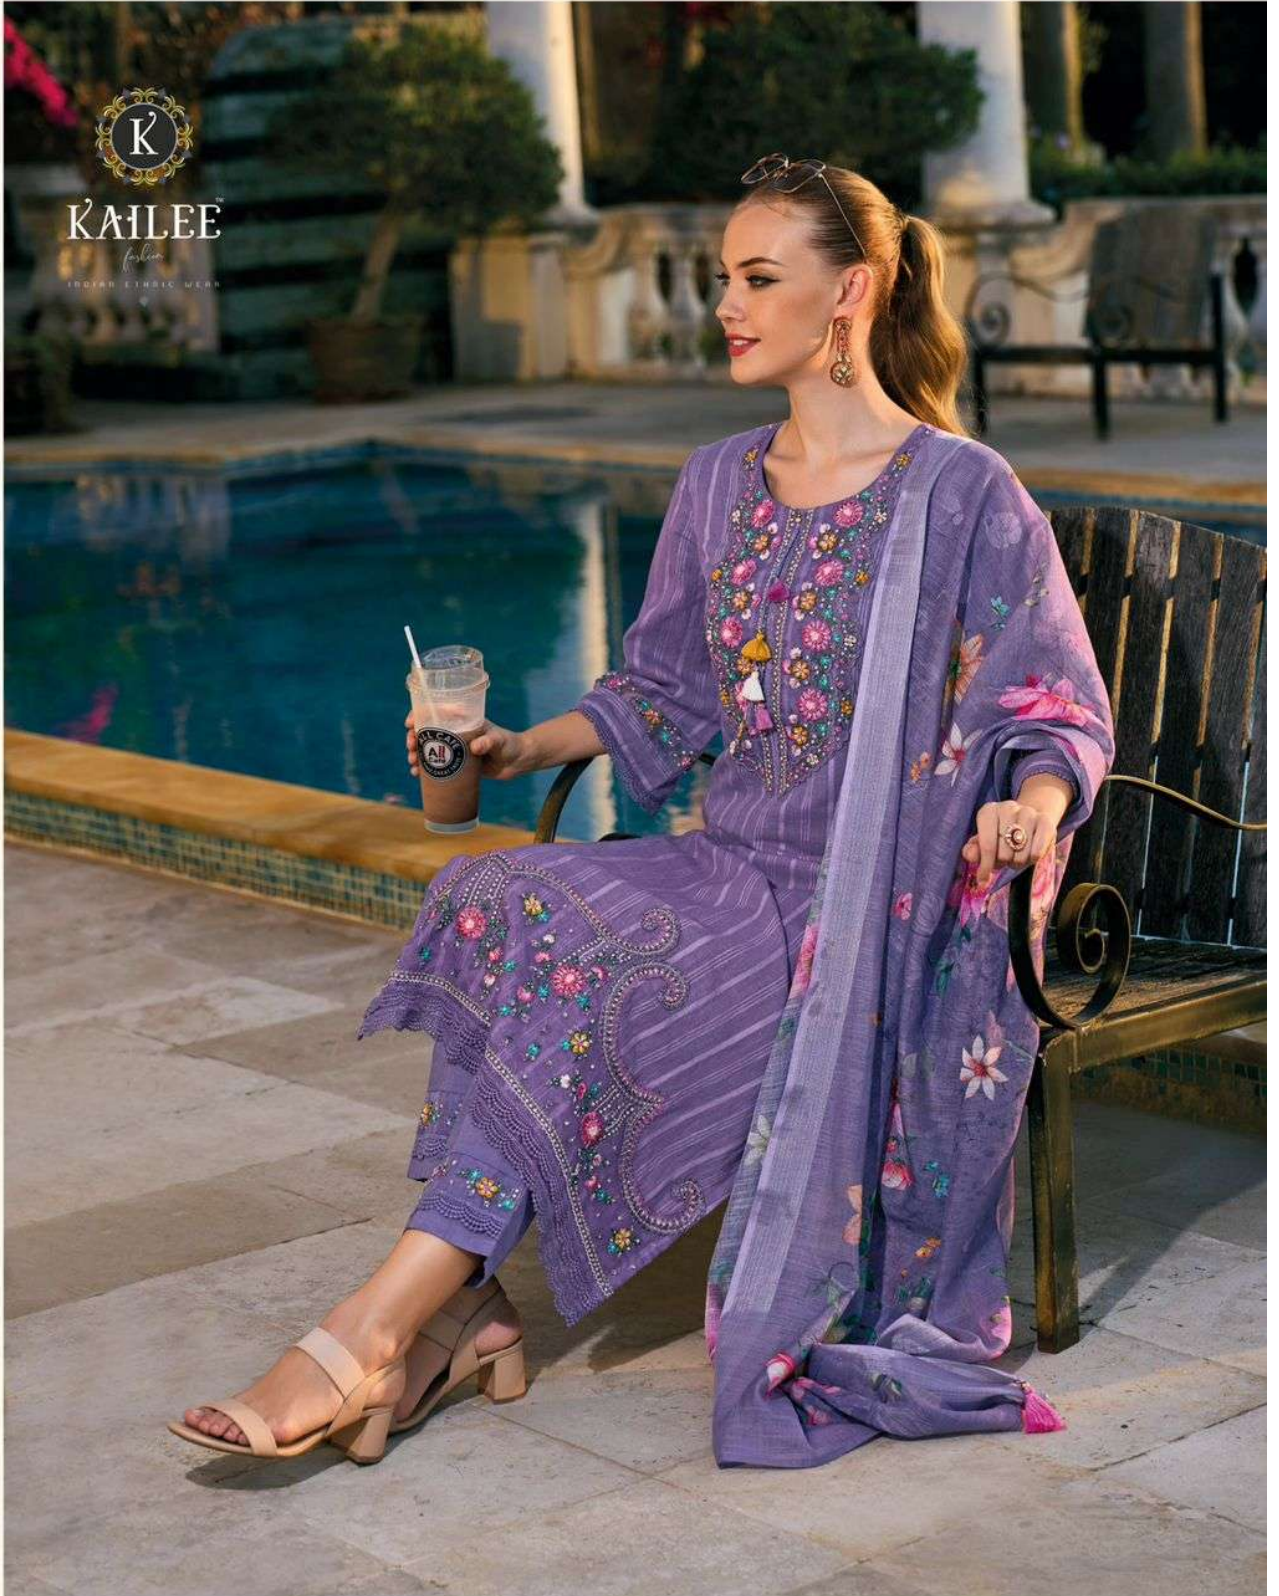

KAILEE™

fashion

FOR ETHNIC WEAR

begum

VOL-5

KAILEE™

fashion

MODERN ETHNIC WEAR

42501 ●

42502

42508

KAILEE
fashion
INDIAN ETHNIC WEAR

KAILEE
fashion
INDIAN ETHNIC WEAR

42503

KAILEE
fashion
INDIAN ETHNIC WEAR

42504

KAILEE™

INDIAN CLOTHING

42505

Trend
COLOR Cocktail glamour gate on ethnic edge

KAILEE

fashion

FOR ETHNIC WEAR

begum