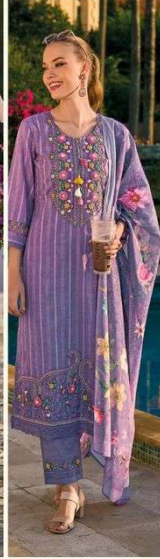

42501 ●

42502

42508

KAILEE
fashion
INDIAN ETHNIC WEAR

KAILEE
fashion
INDIAN ETHNIC WEAR

42503

KAILEE
fashion
INDIAN ETHNIC WEAR

42504

KAILEE™

INDIAN CLOTHING

42505

Trend
COLOR Cocktail glamour gate on ethnic edge

KAILEE

fashion

FOR ETHNIC WEAR

begum

VOL-5

42501

42502

42503

42504

42505

42506

42507