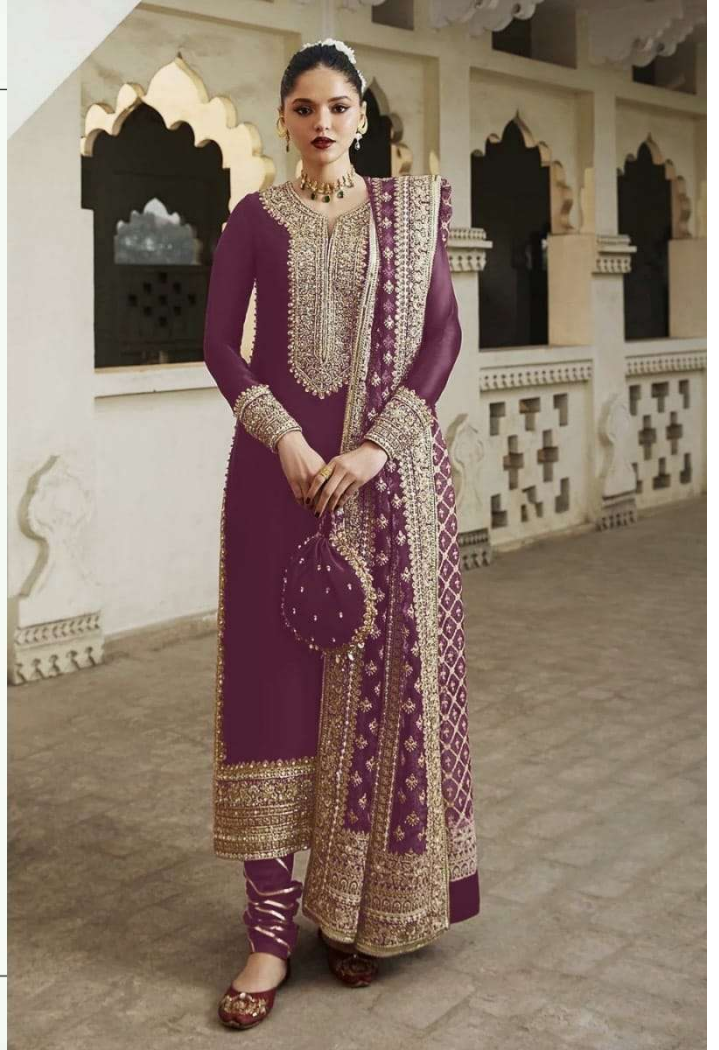

TOP- PURE FOX GEORGETTE WITH HEAVY EMBROIDERY AND SEQUENCE WORK
BOTTOM/INNER- DULL SHANTOON
DUPATTA- PURE FOX GEORGETTE FANCY DUPATTA AND HEAVY EMBROIDERY

7773
D.No:-411 A

ANAMSA
AA REAL FASHION BRAND

TOP- PURE FOX GEORGETTE WITH HEAVY EMBROIDERY AND SEQUENCE WORK
BOTTOM/INNER- DULL SHANTOON
DUPATTA- PURE FOX GEORGETTE FANCY DUPATTA AND HEAVY EMBROIDERY

7773
D.No:-411 A

TOP- PURE FOX GEORGETTE WITH HEAVY EMBROIDERY AND SEQUENCE WORK
BOTTOM/INNER- DULL SHANTOON
DUPATTA- PURE FOX GEORGETTE FANCY DUPATTA AND HEAVY EMBROIDERY

7773
D.No:-411 C

TOP- PURE FOX GEORGETTE WITH HEAVY EMBROIDERY AND SEQUENCE WORK
BOTTOM/INNER- DULL SHANTOON
DUPATTA- PURE FOX GEORGETTE FANCY DUPATTA AND HEAVY EMBROIDERY

7773
D.No:-411 B

TOP- PURE FOX GEORGETTE WITH HEAVY EMBROIDERY AND SEQUENCE WORK
BOTTOM/INNER- DULL SHANTOON
DUPATTA- PURE FOX GEORGETTE FANCY DUPATTA AND HEAVY EMBROIDERY

7773
D.No:-411 D

ANAMSA
AA REAL FASHION BRAND