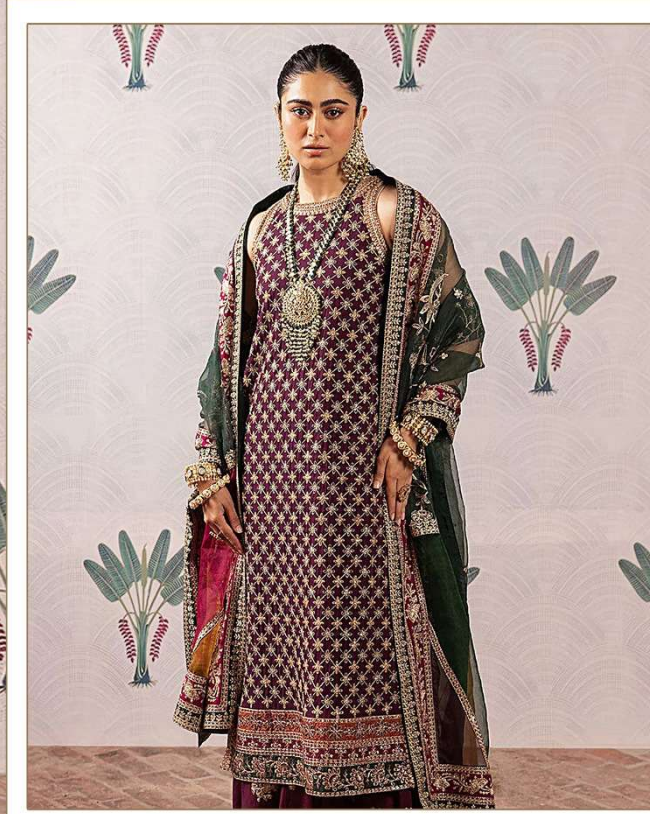

Serene[®]
Pakistani Suit

A BRAND BY **MEGHA EXPORT**

S - 258

TOP-FOX BLUMIG GEORGETTE HAVI EMBROIDERY
WORK WITH HAND WORK

BOTTOM-FOX BLUMIG GEORGETTE
HAVI EMBROIDERY WORK

INNER-DULL SHANTUN

DUPATTA-ORGANZA HEAVY EMBROIDERY WORK

Serene[®]
Pakistani Suit
A BRAND BY MEGHA EXPORT

S - 258

TOP-FOX BLUMIG GEORGETTE HAVI EMBROIDERY
WORK WITH HAND WORK
BOTTOM-FOX BLUMIG GEORGETTE
HAVI EMBROIDERY WORK
INNER-DULL SHANTUN
DUPATTA-ORGANZA HEAVY EMBROIDERY WORK