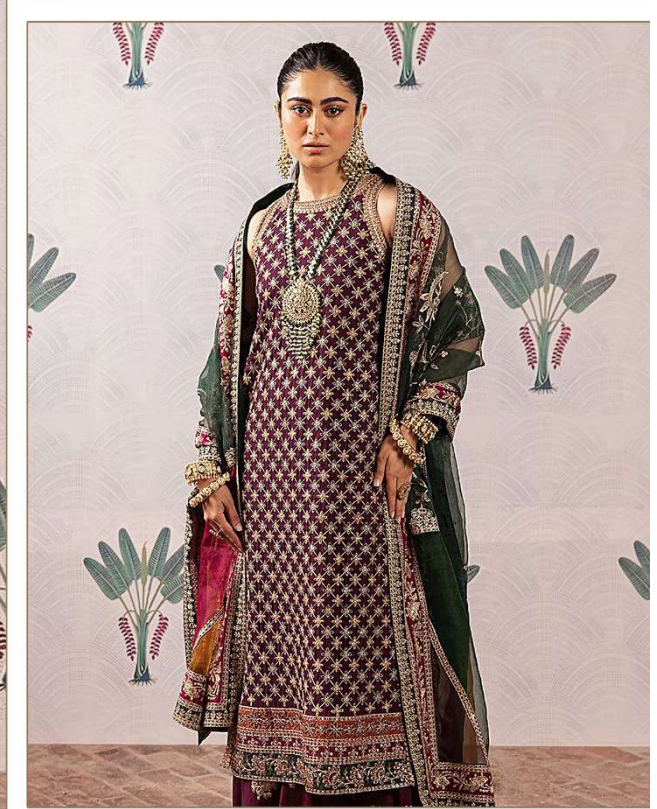

Serene[®]
Pakistani Suit

A BRAND BY **MEGHA EXPORT**

S - 258

TOP-FOX BLUMIG GEORGETTE HAVI EMBROIDERY
WORK WITH HAND WORK

BOTTOM-FOX BLUMIG GEORGETTE
HAVI EMBROIDERY WORK

INNER-DULL SHANTUN

DUPATTA-ORGANZA HEAVY EMBROIDERY WORK

Serene[®]
Pakistani Suit
A BRAND BY MEGHA EXPORT

S - 258

TOP-FOX BLUMIG GEORGETTE HAVI EMBROIDERY
WORK WITH HAND WORK
BOTTOM-FOX BLUMIG GEORGETTE
HAVI EMBROIDERY WORK
INNER-DULL SHANTUN
DUPATTA-ORGANZA HEAVY EMBROIDERY WORK