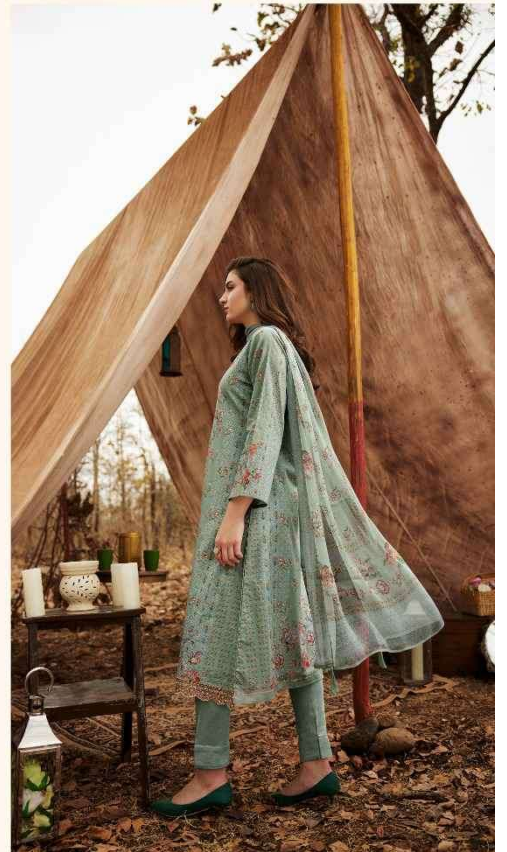

PRM®
Trendz