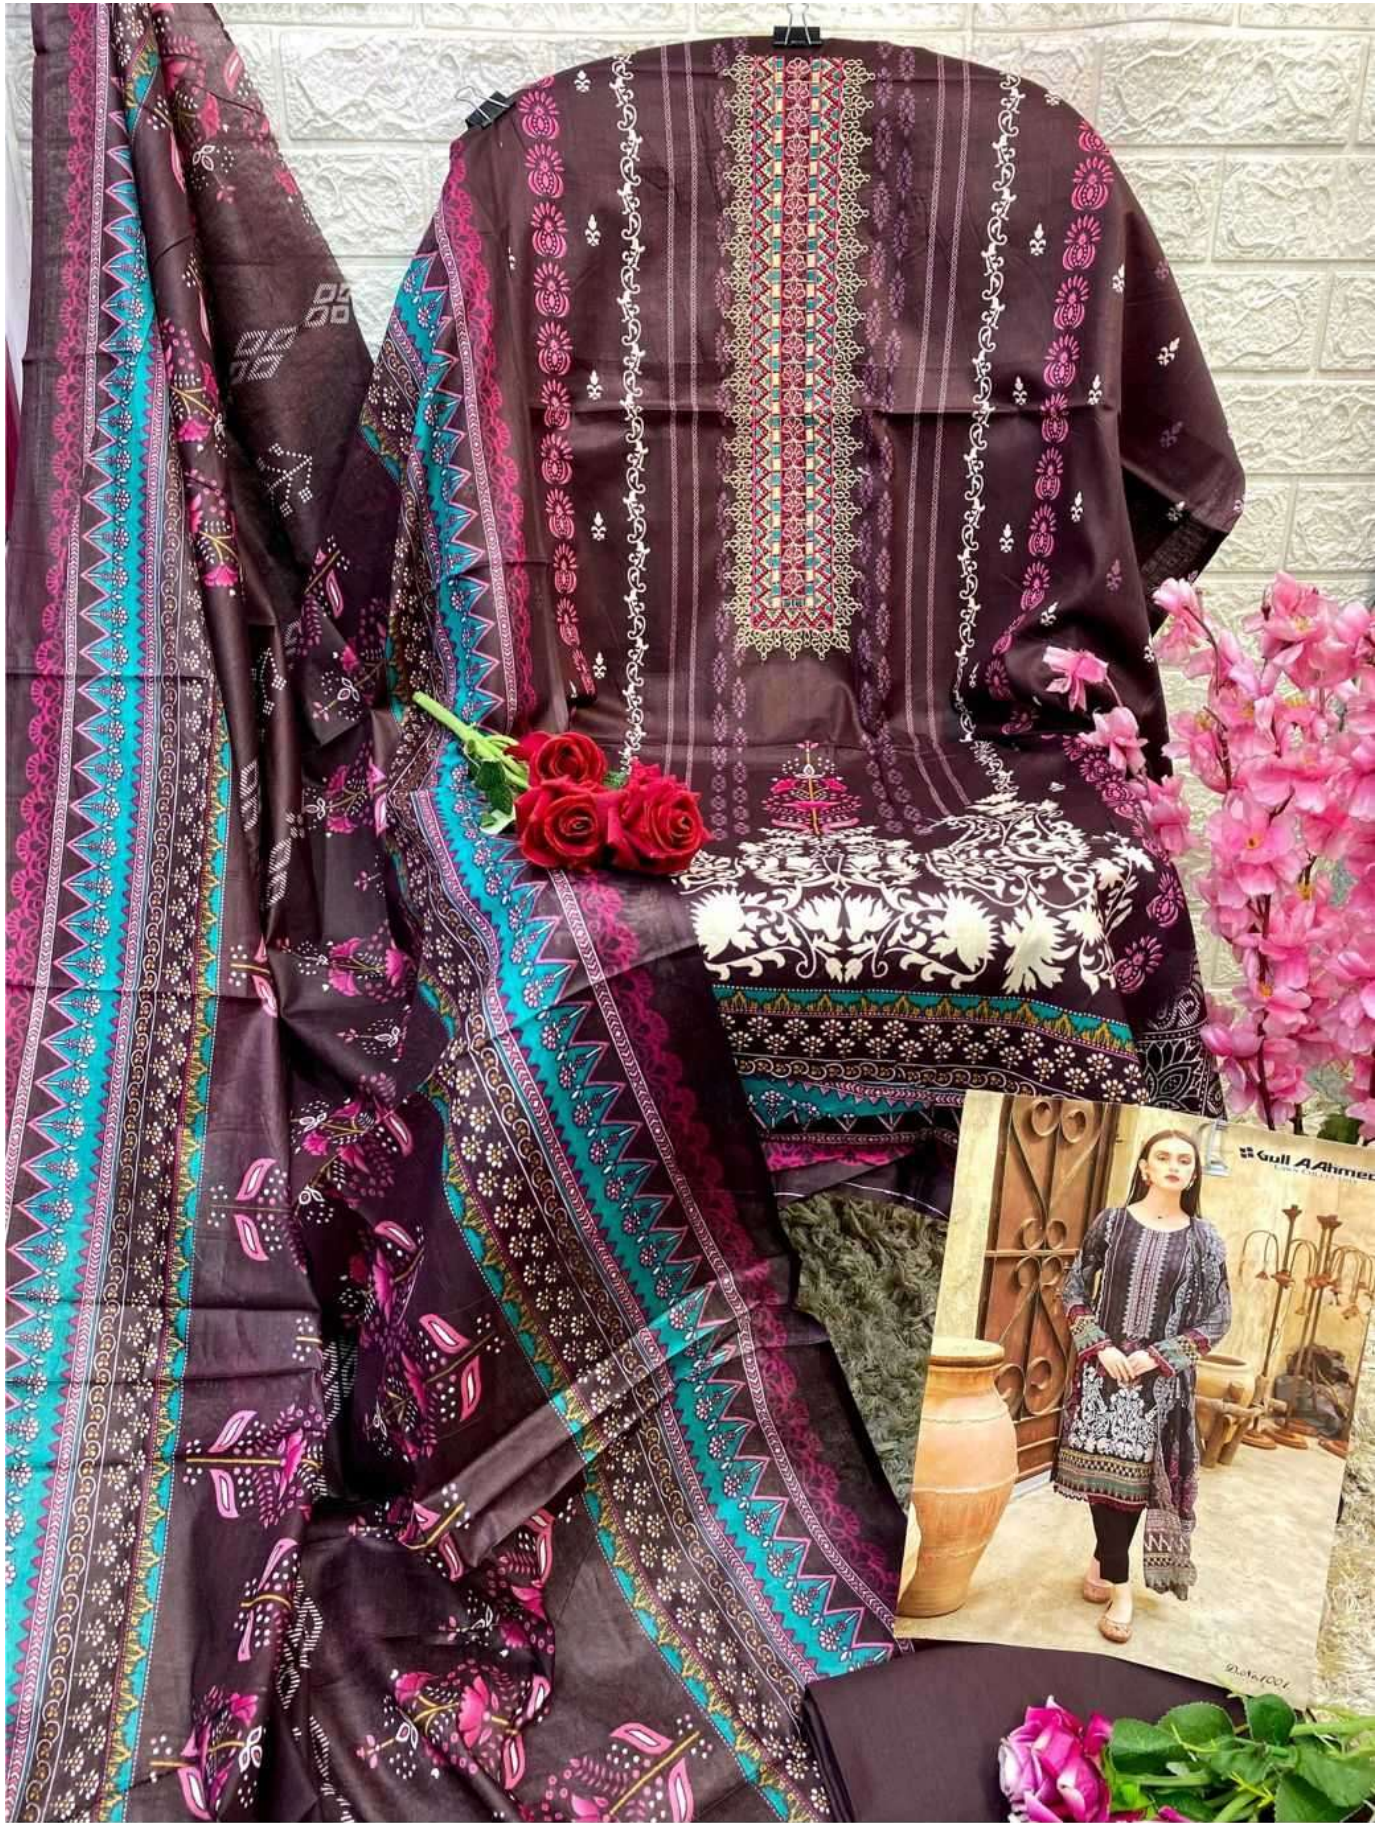

Gull AAhmed ORIGINAL LAWN^{TM}
LAWN COLLECTION

AL - ZAHRA

SELF EMBROIDERY LAWN COLLECTION