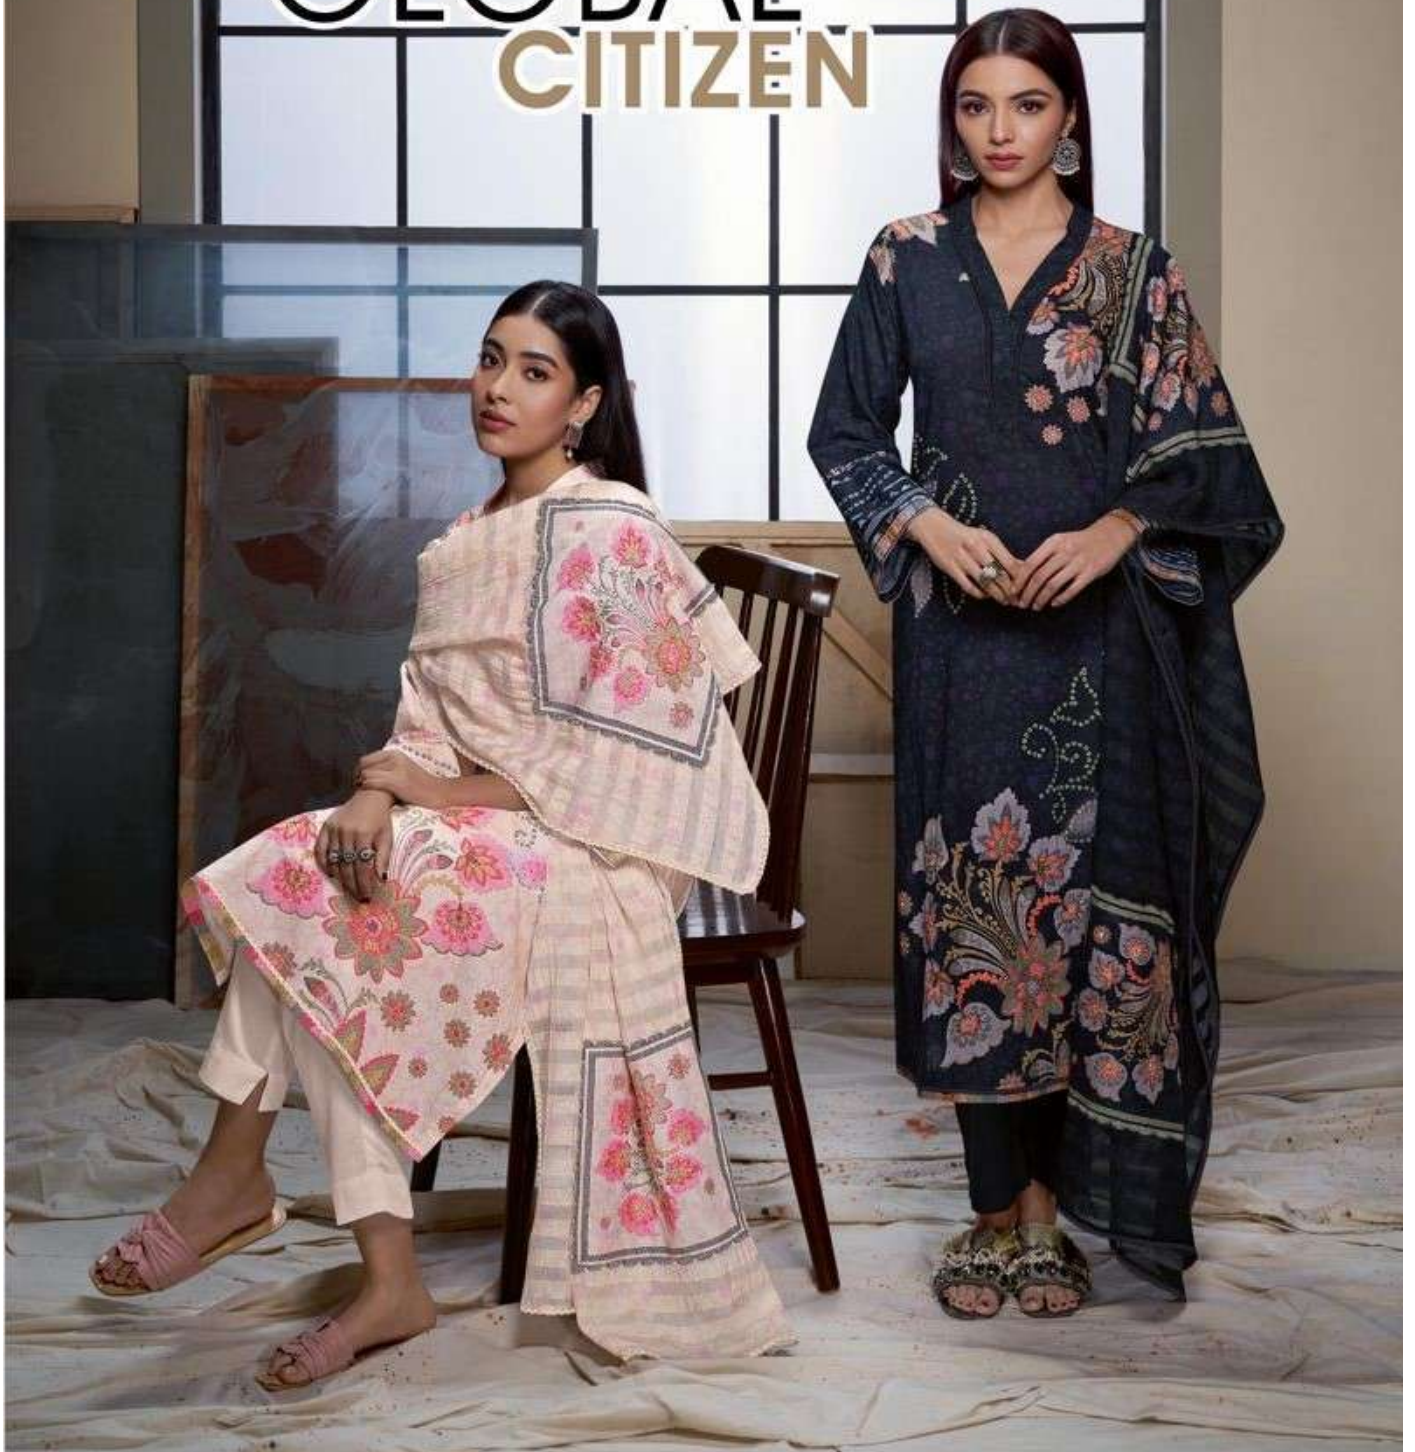

T and M

GLOBAL CITIZEN