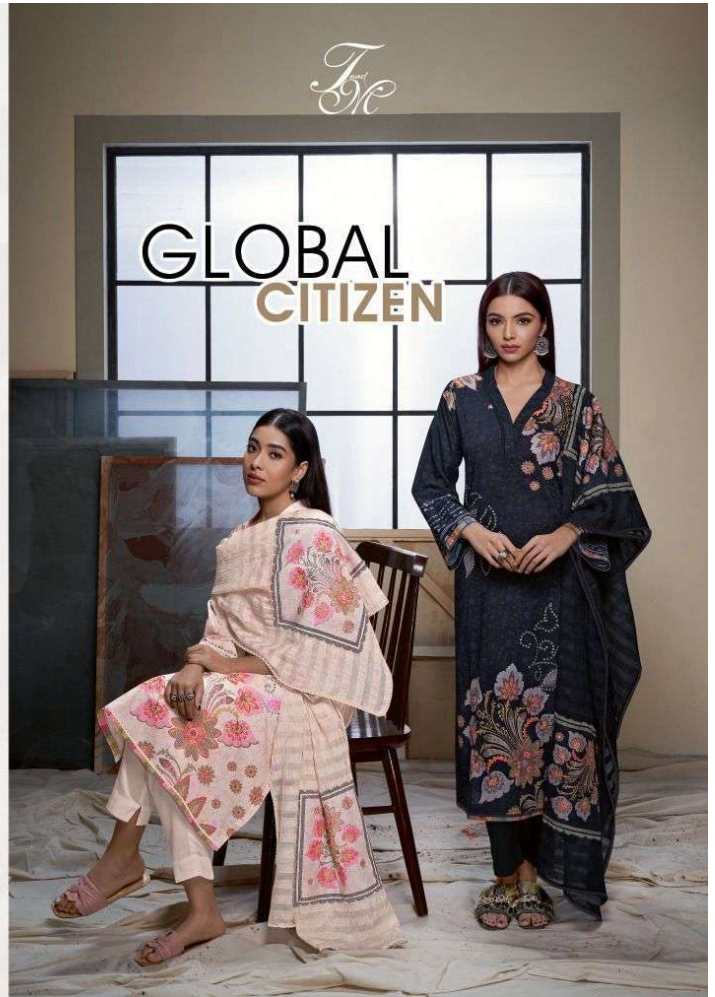

RATE LIST

H S N CODE - 520851

DESIGN NO

743-739

756-777

DESCRIPTION

TOP - MOSCOW COTTON DIGITAL PRINT WITH HAND WORK & LACE

BOTTOM - MOSCOW COTTON

DUPATTA - ORGENZA RIO DUPATTA DIGITAL PRINT WITH DIGITAL
PRINTED BUTTA & THREADLE WORK

RATE

{ RS, 1895/- }

TOTAL SUITS = 04 TOTAL AMOUNT - 7580/- AVG. RATE - 1895/-

Distributed by

KSS
Syntex Private Limited

51