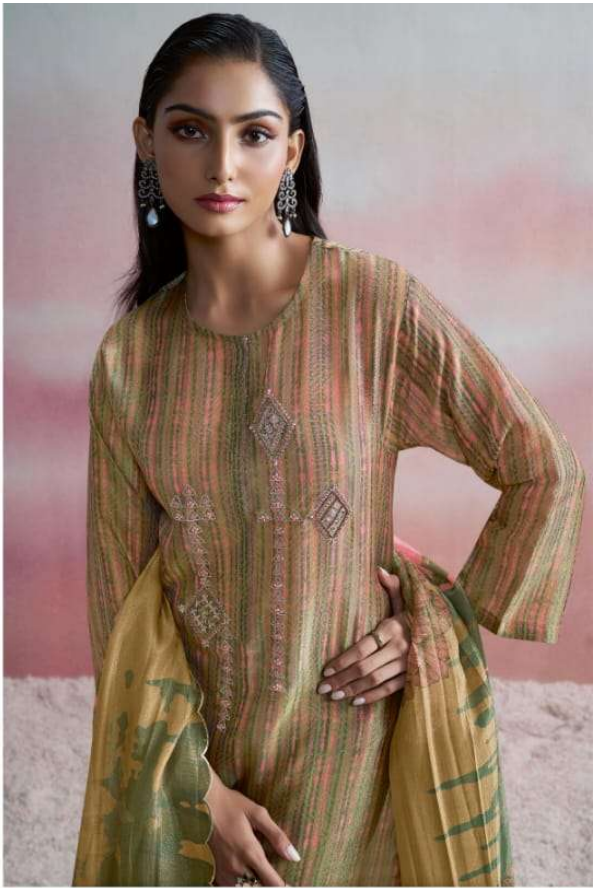

F&C

ROOP

870

F&C

ROOP

870

Fe

875

870

875

890

DESCRIPTION

TOP - FLORENCE SHIMMER DIGITAL PRINT WITH EMBROIDERY &
HAND WORK

BOTTOM - BERLIN SILK HEAVY

DUPATTA - FLORENCE SHIMMER DUPATTA DIGITAL PRINT
WITH EMBROIDERY

RATE