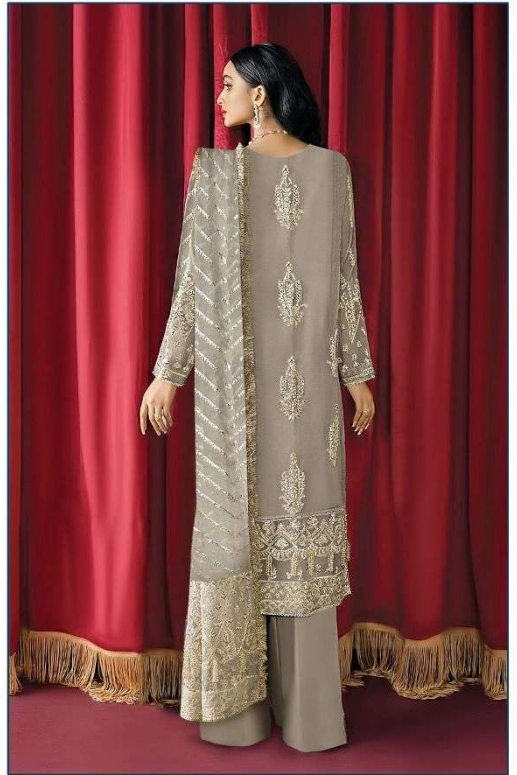

GOLD-25

MATERIAL DETAILS

TOP : HEAVY ORGANZA
WITH HEAVY EMBROIDERY
BOTTOM AND INNER : DULL SANTOON
DUPATTA : HEAVY ORGANZA
WITH FOIL PRINT
AND EMBROIDERED PALLU

Cosmos®

GOLD-25

MATERIAL DETAILS

TOP : HEAVY ORGANZA
WITH HEAVY EMBROIDERY
BOTTOM AND INNER : DULL SANTOON
DUPATTA : HEAVY ORGANZA
WITH FOIL PRINT
AND EMBROIDERED PALLU

MA
TO
WIT
BOTTOM
DUPPA
WIT
AND EM