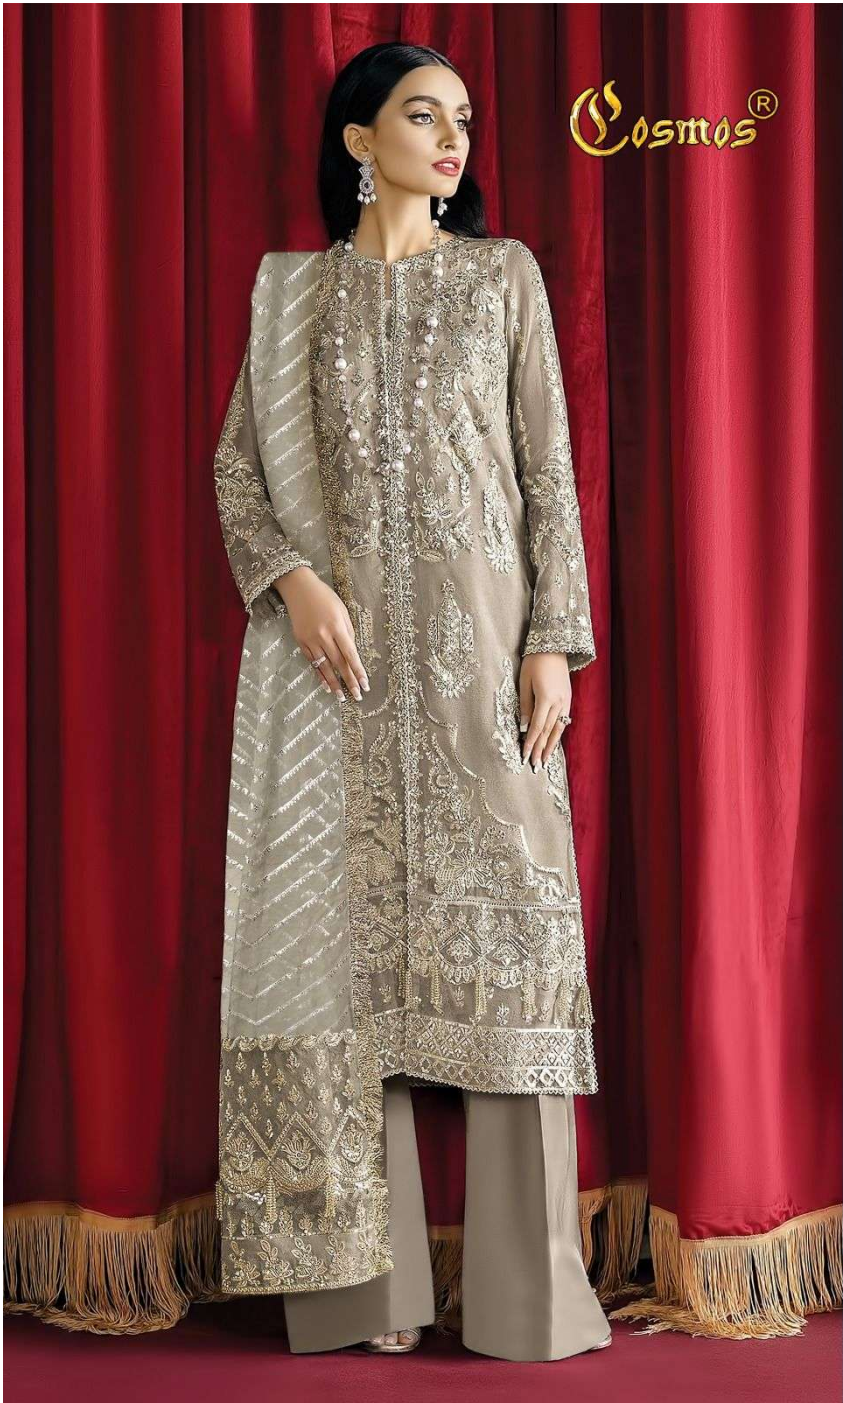

GOLD-25

MATERIAL DETAILS

TOP : HEAVY ORGANZA
WITH HEAVY EMBROIDERY
BOTTOM AND INNER : DULL SANTOON
DUPATTA : HEAVY ORGANZA
WITH FOIL PRINT
AND EMBROIDERED PALLU

Cosmos®

GOLD-25

MATERIAL DETAILS

TOP : HEAVY ORGANZA
WITH HEAVY EMBROIDERY
BOTTOM AND INNER : DULL SANTOON
DUPATTA : HEAVY ORGANZA
WITH FOIL PRINT
AND EMBROIDERED PALLU