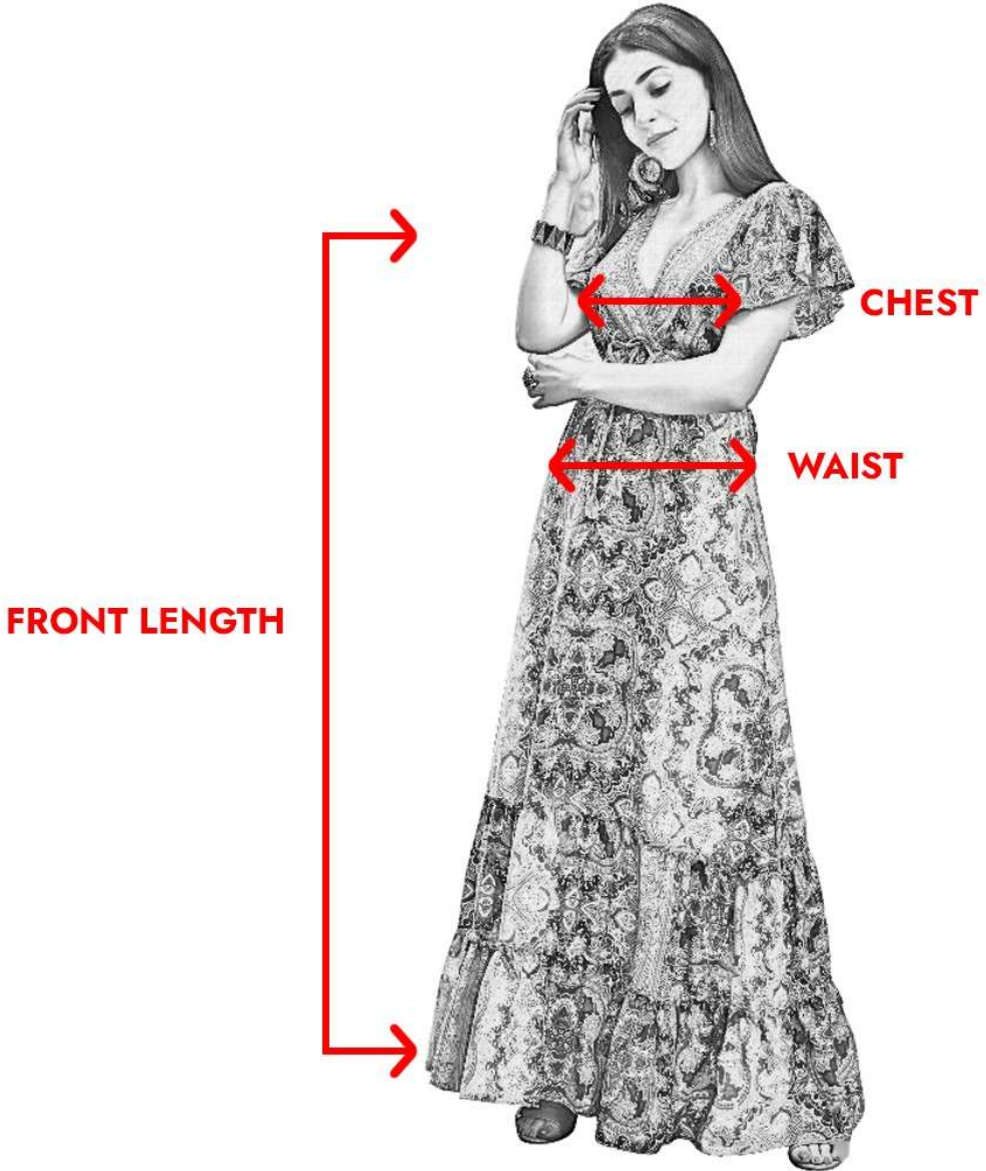

**D2732**

**D2733**

**D2734**

**D2735**

LONG DRESS SIZE				
SIZE	CHEST	WAIST	FRONT LENGTH	HIP
S	34	32	54	36
M	36	34	54	48
L	38	36	54	40
XL	40	38	54	42

# MICHAN

vendorSkuCode	Kurta Fabric	BOTTOM Fabric	Size	Print or Pattern Type	Type	Neck	Wash Care	Kurta Length
D2727	Crepe	NA	S(34), M(36), L(38), XL(40)	Printed/ Gold Foil	Geometric	Round Neck	Dry Clean Only	54
D2728	Rayon	NA	S(34), M(36), L(38), XL(40)	Printed/ Gold Foil	Paisley	Round Neck	Dry Clean Only	54
D2729	Rayon	NA	S(34), M(36), L(38), XL(40)	Printed/ Gold Foil	Paisley	Round Neck	Dry Clean Only	54
D2730	Crepe	NA	S(34), M(36), L(38), XL(40)	Printed/ Gold Foil	Geometric	Round Neck	Dry Clean Only	54
D2731	Rayon	NA	S(34), M(36), L(38), XL(40)	Printed/ Gold Foil	Floral	Round Neck	Dry Clean Only	54
D2732	Rayon	NA	S(34), M(36), L(38), XL(40)	Printed/ Gold Foil	Floral	Round Neck	Dry Clean Only	54
D2733	Rayon	NA	S(34), M(36), L(38), XL(40)	Printed/ Gold Foil	Paisley	Round Neck	Dry Clean Only	54
D2734	Crepe	NA	S(34), M(36), L(38), XL(40)	Printed/ Gold Foil	Geometric	Round Neck	Dry Clean Only	54
D2735	Crepe	NA	S(34), M(36), L(38), XL(40)	Printed/ Gold Foil	Paisley	Round Neck	Dry Clean Only	54