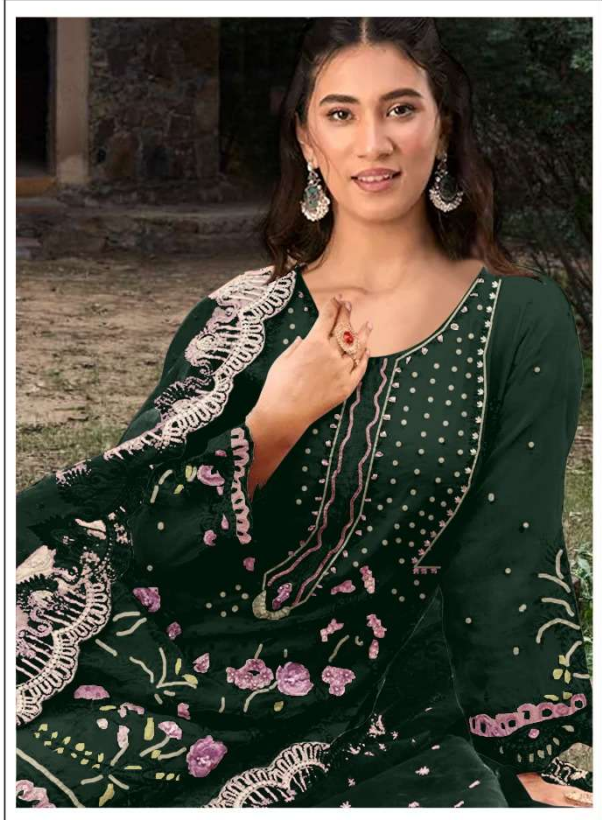

Motifz
FASHION FORWARD

D.no-2021-A

TOP- VELVET WITH EMBROIDERY

**BOTTOM- REYON PASMINA
WITH PEACH WORK**

DUPATTA- NET WITH EMBROIDERY

Motifz
FASHION FORWARD

D.no-2021-A

TOP- VELVET WITH EMBROIDERY

BOTTOM- REYON PASMINA
WITH PEACH WORK

DUPATTA- NET WITH EMBROIDERY