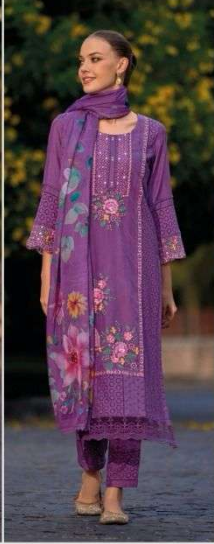

INDIAN ETHNIC WEAR

KAILEE™

INDIAN ETHNIC WEAR

THE EYE CATCHING

*EARTHY TONED & NATURAL FABRICS FOR
SOFT CLASSIC LOOK TO YOUR BEAUTY*

42455

42451

42452

42453

42454

42455

42456

KAILEE™

fashion

TRADITION CRAFTS MODERNITY