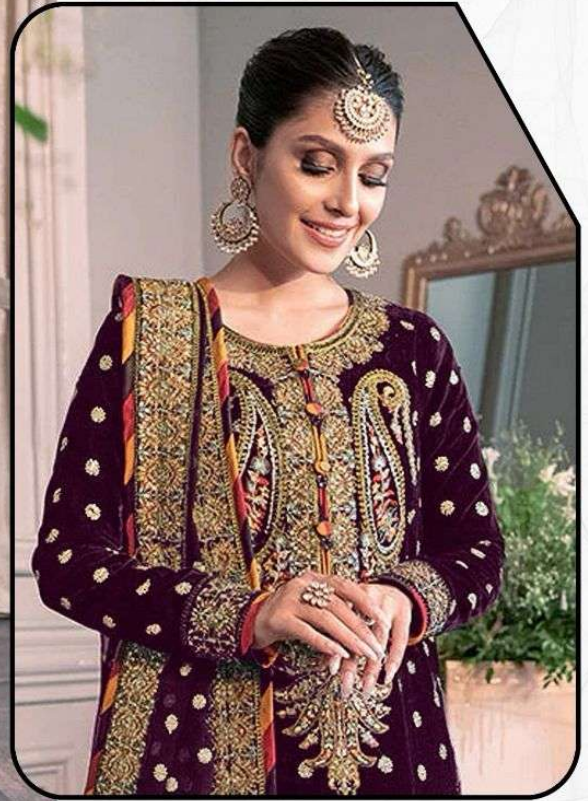

Fepic®

WASHING INTRUCTIONS

DO NOT USE ANY TYPE OF BLEACH OR STAIN REMOVING CHEMICALS
BEFORE CUTTING / STITCHING, FABRIC SHOUD BE SOAKED BE SOAKED IN WATER
(ALL COMPONENTS SEPARATELY) FOR 15 MINUTES

DO NOT KEEP WET FABRIC IN TWISTED FROM IN ORDER TO AVOID COPY MARKS |

WASH COLOURED AND WHITE FABRICS SEPARATELY

IRON CLOTHES AT MODERATE TEMPERATURE | DO NOT DRY FABRIC IN DIRECT SUNLIGHT
(EXTRA LACES, HANGINGS AND ACCESSORIES ARE NOT INDUDED)

V-17033 B