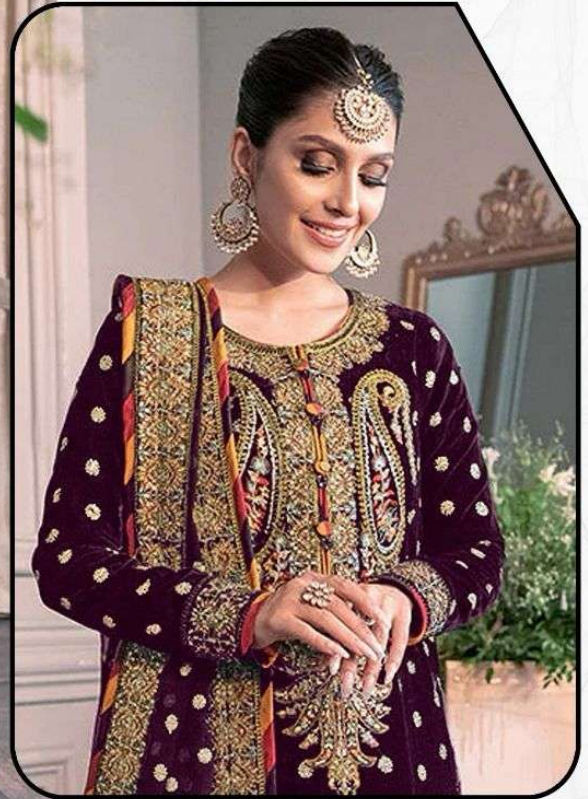

**Fepic**<sup>®</sup>

**WASHING INTRUCTIONS**

DO NOT USE ANY TYPE OF BLEACH OR STAIN REMOVING CHEMICALS  
BEFORE CUTTING / STITCHING, FABRIC SHOD BE SOAKED BE SOAKED IN WATER  
( ALL COMPONENTS SEPARATELY ) FOR 15 MINUTES