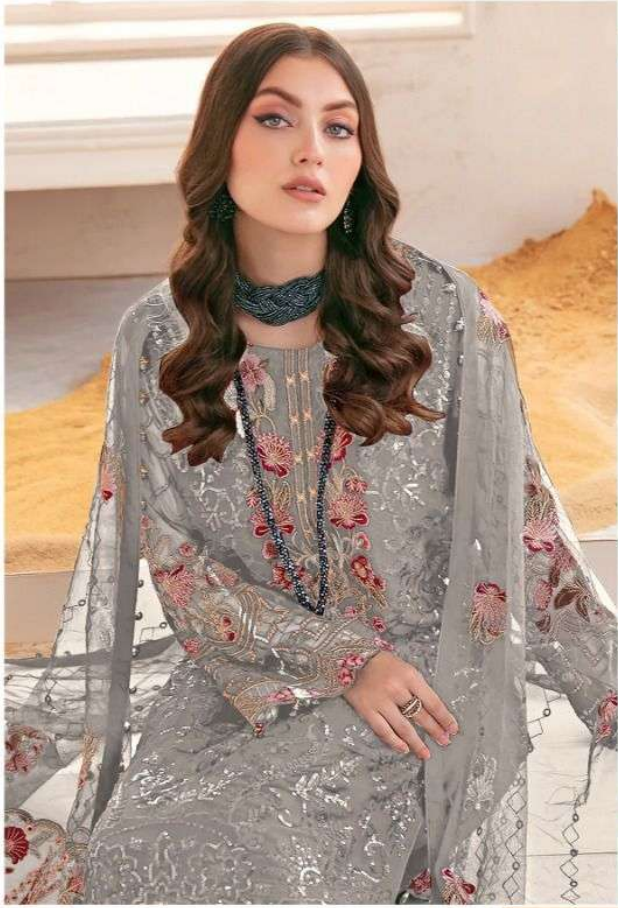

ALK[®]
AL KHUSHBU[®]

ALK D.No.3043-O

TOP

Fox Georgette
with Embroidery

BOTTOM-INNER

Dull santoon

DUPATTA

Nazmin with
Embroidery

ALK
AL KHUSHBU
3043-HIT DESIGNS

ALK D.No.3043-O
TOP
Fox Georgette with Embroidery
BOTTOM-INNER
Dull santoon
DUPATTA
Nazmin with Embroidery

ALK[®]
AL KHUSHBU[®]

ALK D.No.3043-O

TOP

Fox Georgette
with Embroidery

BOTTOM-INNER

Dull santoon

DUPATTA

Nazmin with
Embroidery

ALK[®]

AL KHUSHBU[®]

3043-HIT DESIGNS

ALK D.No.3043-U