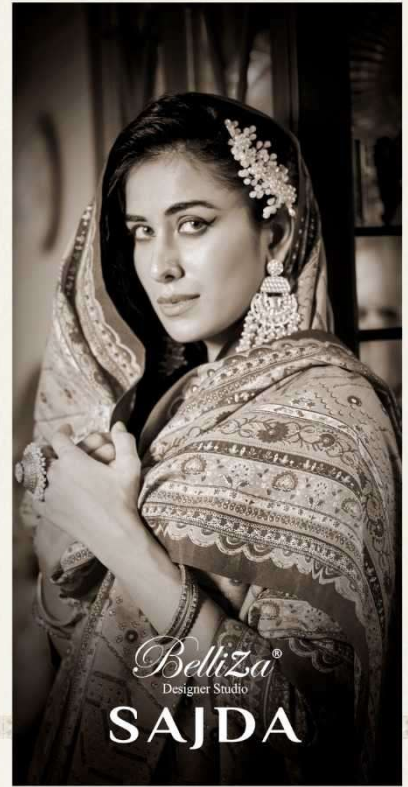

849-007

849-008

Belliza®  
Designer Studio  
SAJDA

TOP

100% PURE MODAL MUSLIN DIGITAL PRINT WITH HANDWORK AND FOIL TOUCH. (2.50 MTR APX)

DUPATTA

100% PURE FINE MODAL MUSLIN DIGITAL PRINT WITH FOIL TOUCH. (2.30 MTR APX)