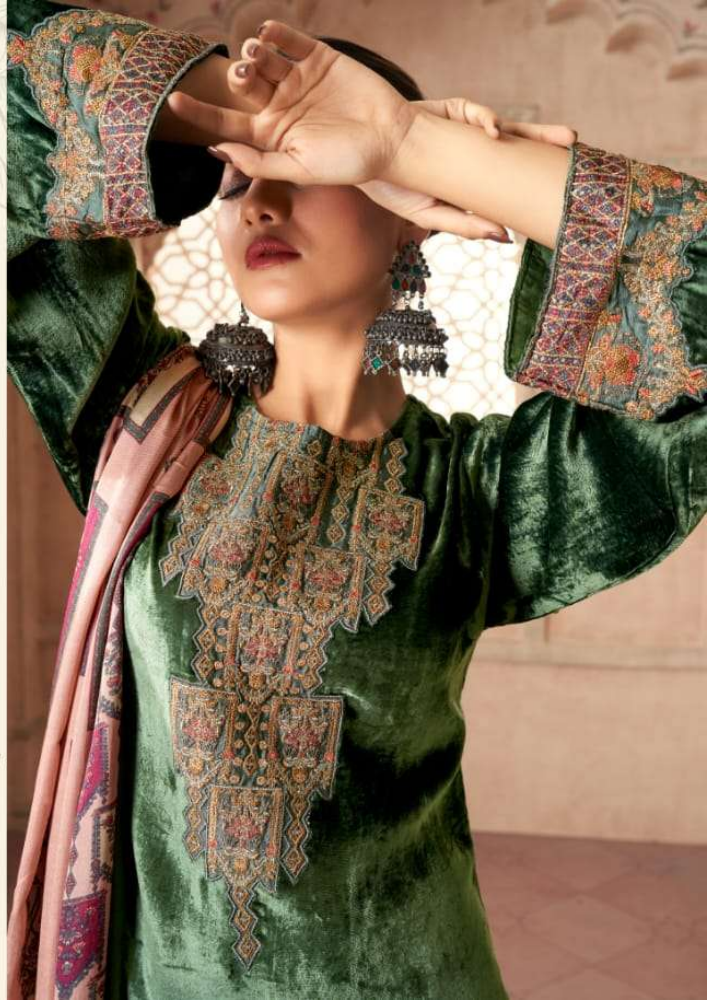

Velvet Edition
MUGHAL GARDEN
724