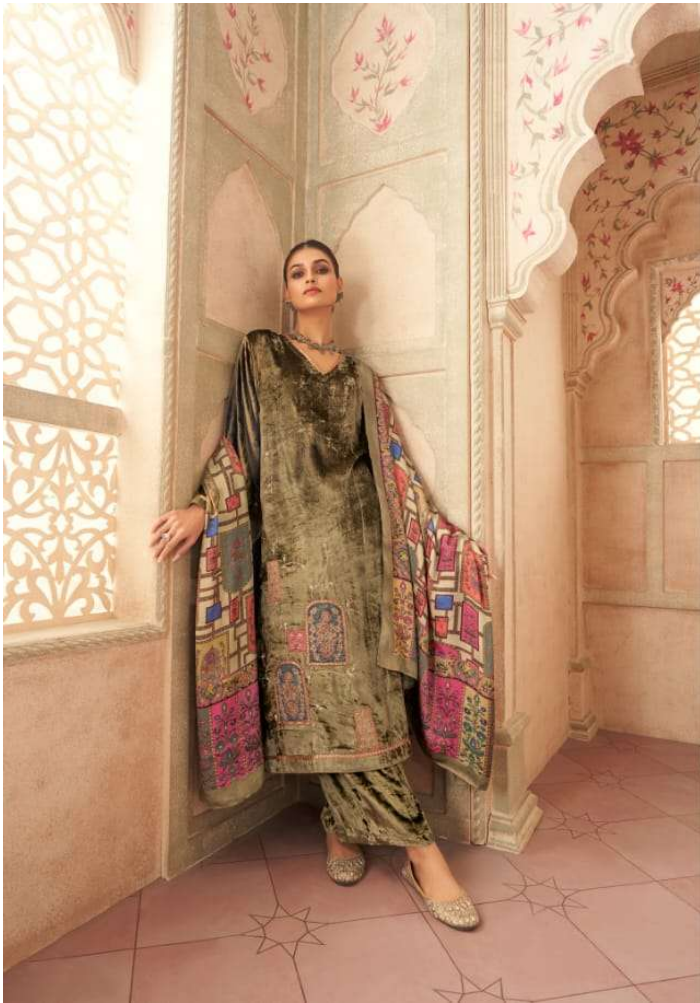

BOTTOM - PURE VISCOSE VELVET

DUPATTA - PURE GAZI SILK DUPATTA DIGITAL PRINTED

RATE

{ **RS, 3495/-** }

TOTAL SUITS = 06 TOTAL AMOUNT - 20970/- AVG. RATE - 3495/-

Distributed by

KSS
Syntex Private Limited

Velvet Edition
MUGHAL GARDEN

Velvet Edition
MUGHAL GARDEN
780

Artist Edition
MUGHAL GARDEN
795

White Edition
MUGHAL GARDEN

785