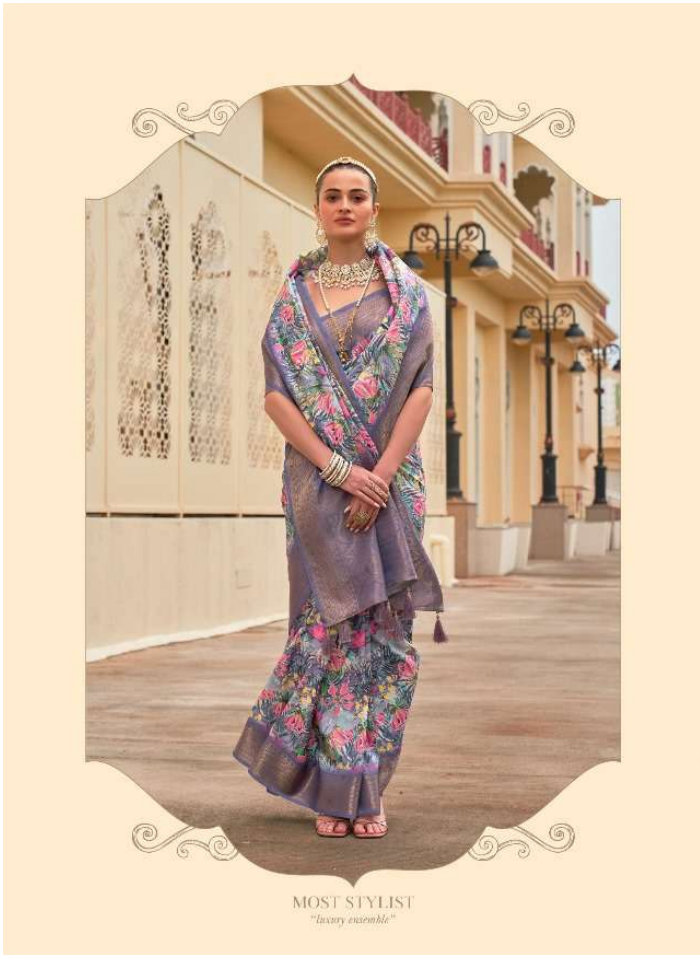

Pankh™  
Beauty of Women

MOHINI  
MOST STYLIST  
*"luxury ensemble"*

MOST STYLIST  
*"luxury ensemble"*

MOST STYLIST  
"luxury ensemble"

MOST STYLIST  
"luxury ensemble"

D.No. 7808

7801

7802