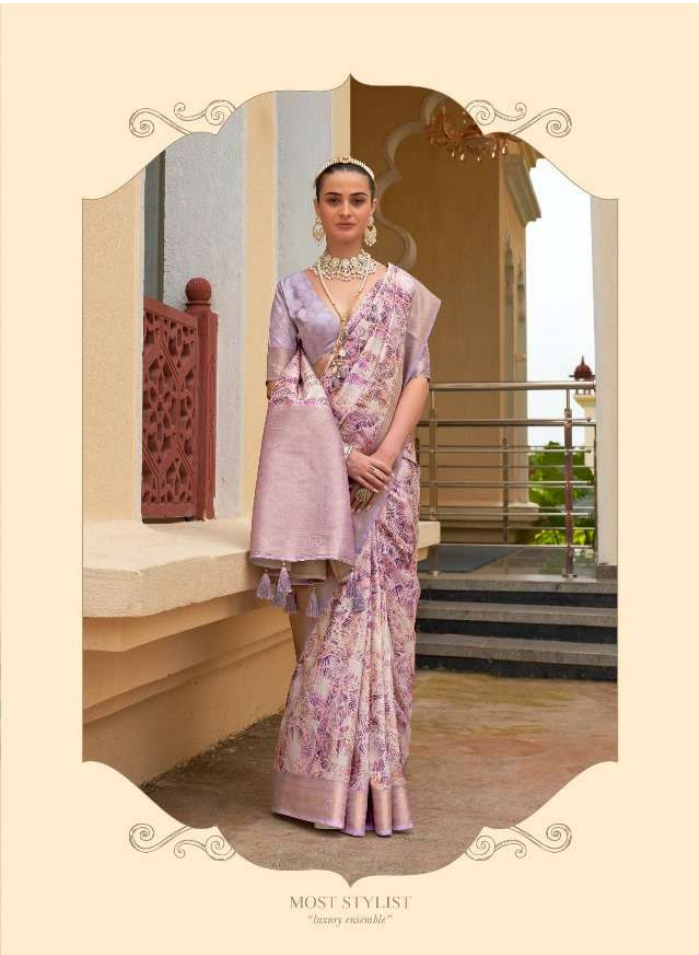

Pankh™  
Beauty of Women

MOHINI  
MOST STYLIST  
*"luxury ensemble"*

MOST STYLIST  
*"luxury ensemble"*

MOST STYLIST  
"luxury ensemble"

MOST STYLIST  
"luxury ensemble"

D.No. 7808

7801

7802