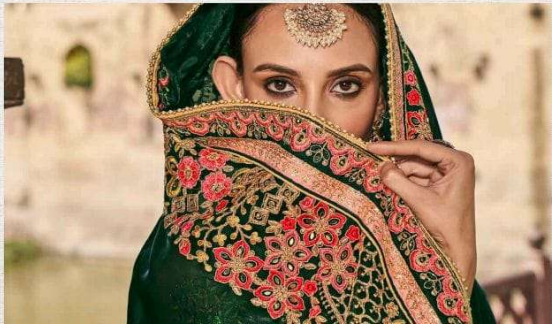

7034

7035

7036

Sometimes you don't have to try too
hard to look different.

7031

7034

Elegance & sophistication create a charming symphony.

KALISTA
FASHION
7031

KALISTA FASHION

KHAWAAB VOL-22

EXCLUSIVE DESIGNER WEAR SAREES FOR THE NEW FESTIVE SEASON

SR.NO.	D.NO.	RATE
1	7031	2895/-
2	7032	3095/-
3	7033	3095/-
4	7034	2995/-
5	7035	3095/-
6	7036	3095/-

KHWAAB
WEDDING COLLECTION VOL-22