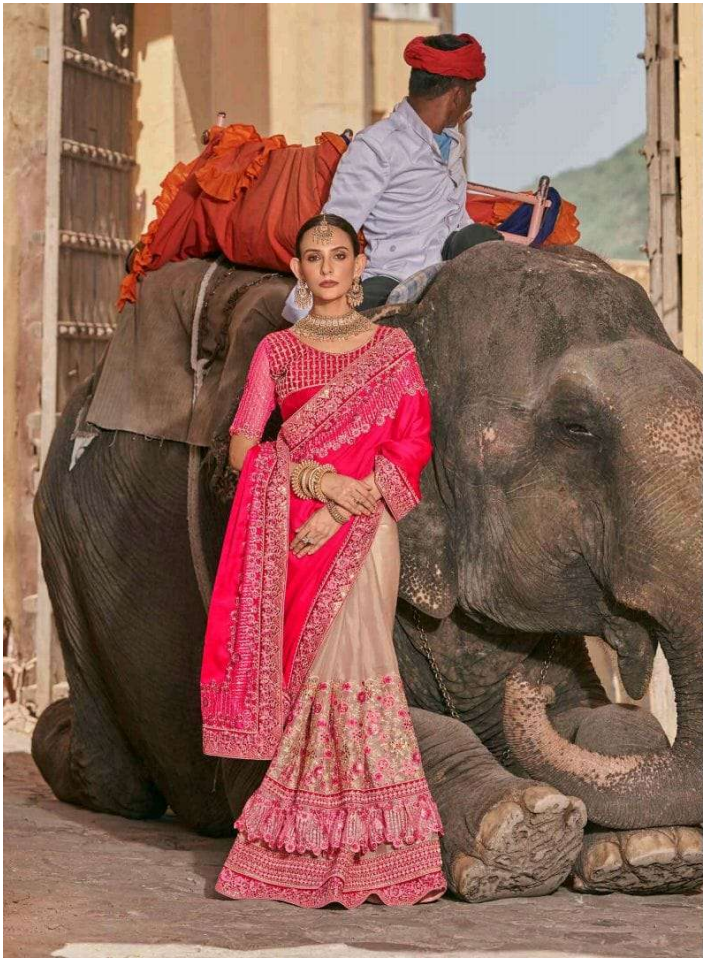

KALISTA FASHION

KHAWAAB VOL-22

EXCLUSIVE DESIGNER WEAR SAREES FOR THE NEW FESTIVE SEASON

SR.NO.	D.NO.	RATE
1	7031	2895/-
2	7032	3095/-
3	7033	3095/-
4	7034	2995/-
5	7035	3095/-
6	7036	3095/-

KHWAAB
WEDDING COLLECTION VOL-22

KALISTA
FASHION

KALISTA
FASHION

7032

Elegant, Bold, Gutsy & Multi-Colored.
There is Nothing Whimsical About this Season's Blossoms

Dictate your style statement with the season's latest trends.

KALISTA
FASHION
7036