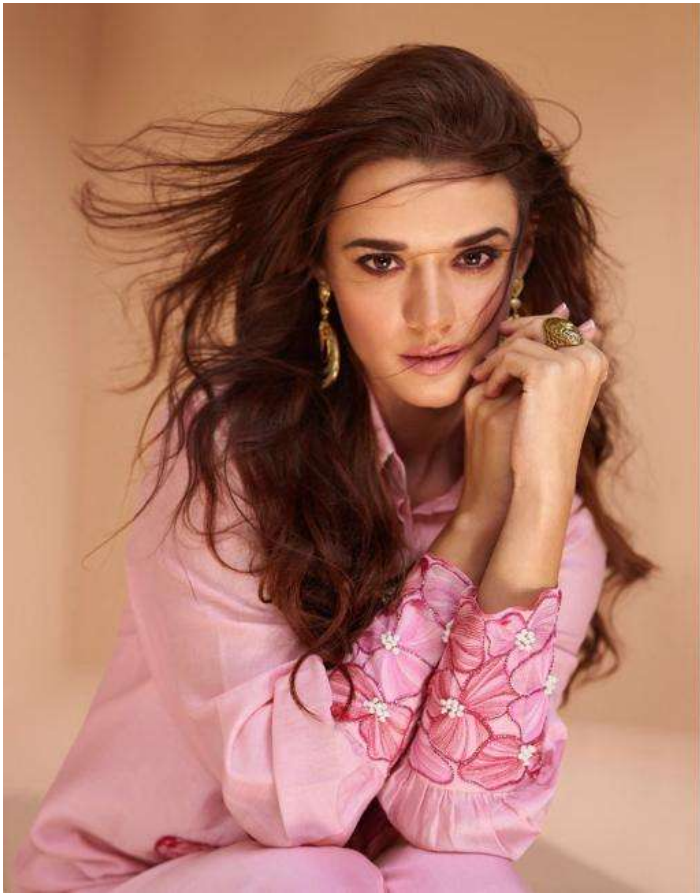

SAYURI[®]
Designer

Kundan

5344

5345

5346

5347

SAYURI[®]
Designer

Kundan

SAYURI[®]
Designer
Kundan

SAYURI[®]
Designer

BRIGHT & BRAZEN

Plus with fabric for the Brazen

•5345•

SAYURI[®]
— Designer —

STYLISH ELEGANCE

Choklat glamer ges an rihat edge