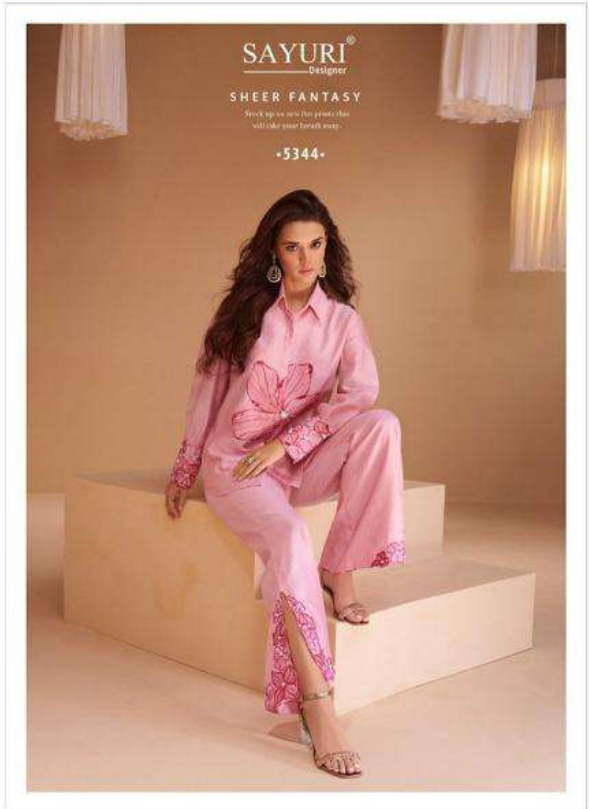

SAYURI[®]
Designer

Kundan

5344

5345

5346

5347

SAYURI[®]
Designer

Kundan

SAYURI[®]
Designer
Kundan

SAYURI[®]
Designer

BRIGHT & BRAZEN

Plus with fabric for the Brazen

•5345•

SAYURI[®]
— Designer —

STYLISH ELEGANCE

Choklat glamer ges an rihat edge