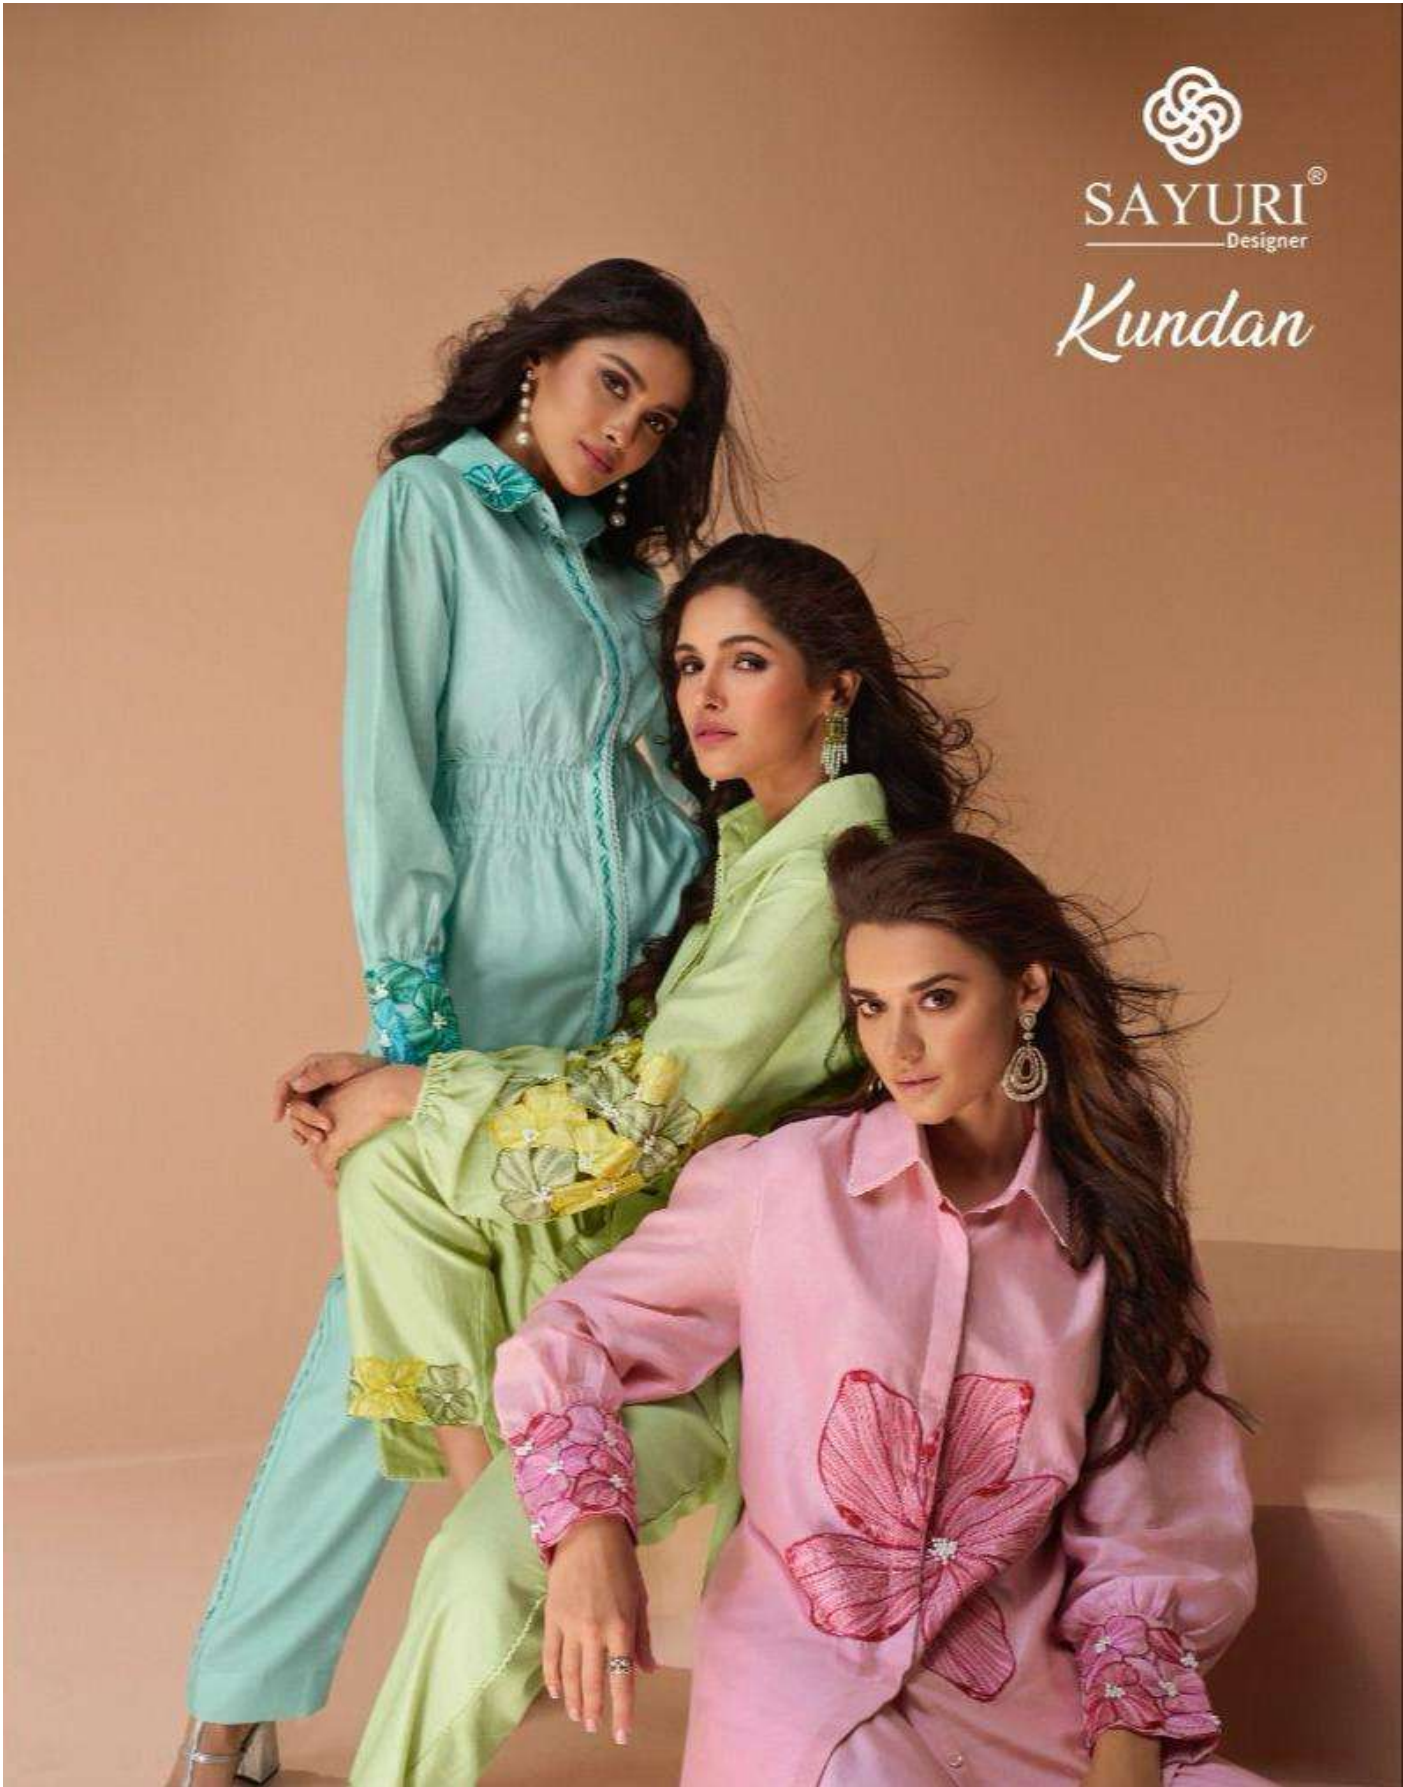

SAYURI[®]
Designer

Kundan

5344

5345

5346

5347

SAYURI[®]
Designer

Kundan

SAYURI[®]
Designer
Kundan

SAYURI[®]
Designer

BRIGHT & BRAZEN

Plus with fabric for the Brazen

•5345•

SAYURI[®]
— Designer —

STYLISH ELEGANCE

Choklat glamer ges an rihat edge