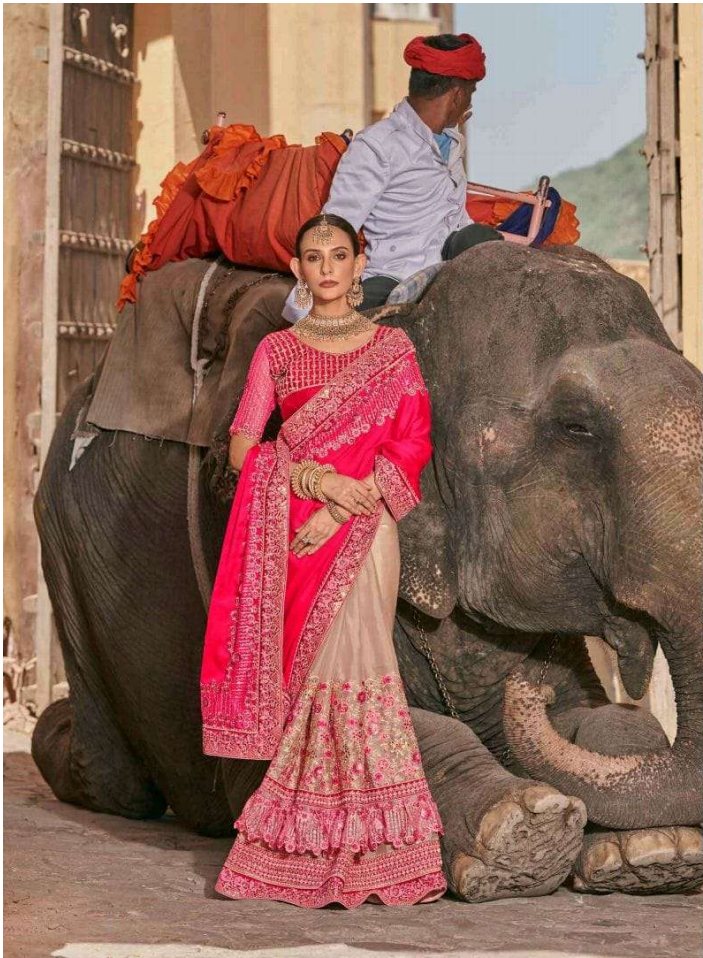

KALISTA
FASHION

7032

Elegant, Bold, Gutsy & Multi-Colored.
There is Nothing Whimsical About this Season's Blossoms