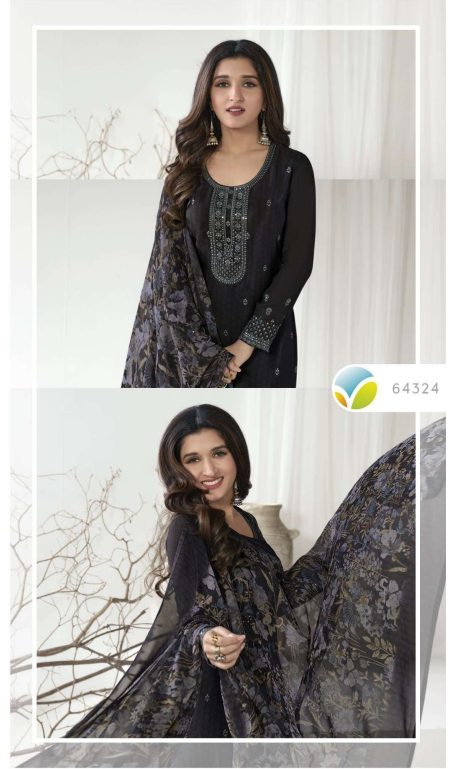

**SILKINA**<sup>®</sup>  
*A Brand by Vinay*

**ROYAL CREPE - 43**  
*A Product by Silkina*

64321

64321

64322

64323

64324

64325

64326

64327

64328

**SILKINA** **ROYAL CREPE-43**  
*A Brand by Vinay* *A Product by Kaseeb*

VINAY FASHION PRESENTING  
**ROYAL CREPE-43**  
—BY—  
**KASEESH**  
(A BRAND BY VINAY)

PRODUCT DESCRIPTION	DSN NO.	RATE
TOP EMBROIDERED ROYAL CREPE FABRIC	64321	1100/-
	64322	1100/-
	64323	1100/-
BOTTOM ROYAL CREPE FABRIC	64324	1100/-
	64325	1100/-
DUPATTA DIGITAL PRINTED GEORGETTE	64326	1100/-
	64327	1100/-
	64328	1100/-
TOTAL AMOUNT : 8800/- + GST		
AVERAGE RATE : 1100/- + GST		
HSN CODE : 54075220		

**SILKINA**<sup>®</sup>  
*A Brand by Vinay*

**ROYAL CREPE - 43**  
*A Product by Silkina*

64322