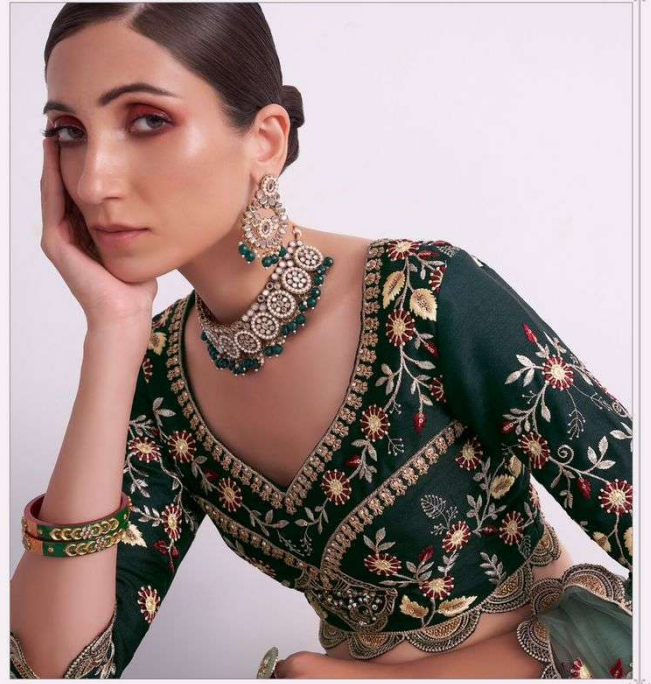

NET LEHENGA, DUPATTA & BLOUSE BEAUTIFULLY EMBROIDERED WITH CORDING, SEQUINS, THREAD AND ZARI WORK. ZARKAN AND HAND EMBELLISHMENTS DONE ALL OVER THE LEHENGA, BLOUSE AND DUPATTA

D.NO 1071

SILK LEHENGA & BLOUSE BEAUTIFULLY EMBROIDERED WITH THREAD, SEQUINS AND METTE WORK, DUPATTA ON NET FABRIC WITH FOUR SIDE CUT WORK BORDER AND BUTTA WORK, ZARKAN EMBELLISHMENT ALL OVER THE LEHENGA AND BLOUSE

SIZE DETAILS:

BLOUSE – UNSTITCHED UP TO 44" BUST & LEHENGA – SEMI STITCHED UP TO 44"
WAIST

1070

1071

1072

 **ALIZEH**[®]
BOLD & BEAUTIFUL

Go FORTH & BE FABULOUS!
1071

ALIZEH
GOLD & BEAUTY

ALIZEH
GOLD & SILVER

CGO FORTH & BE FARBUZEN
1071

We WILL WEAR YOU WITH A SMILE!
1070

SHADES

ALIZEH
• BOLD & BEAUTIFUL