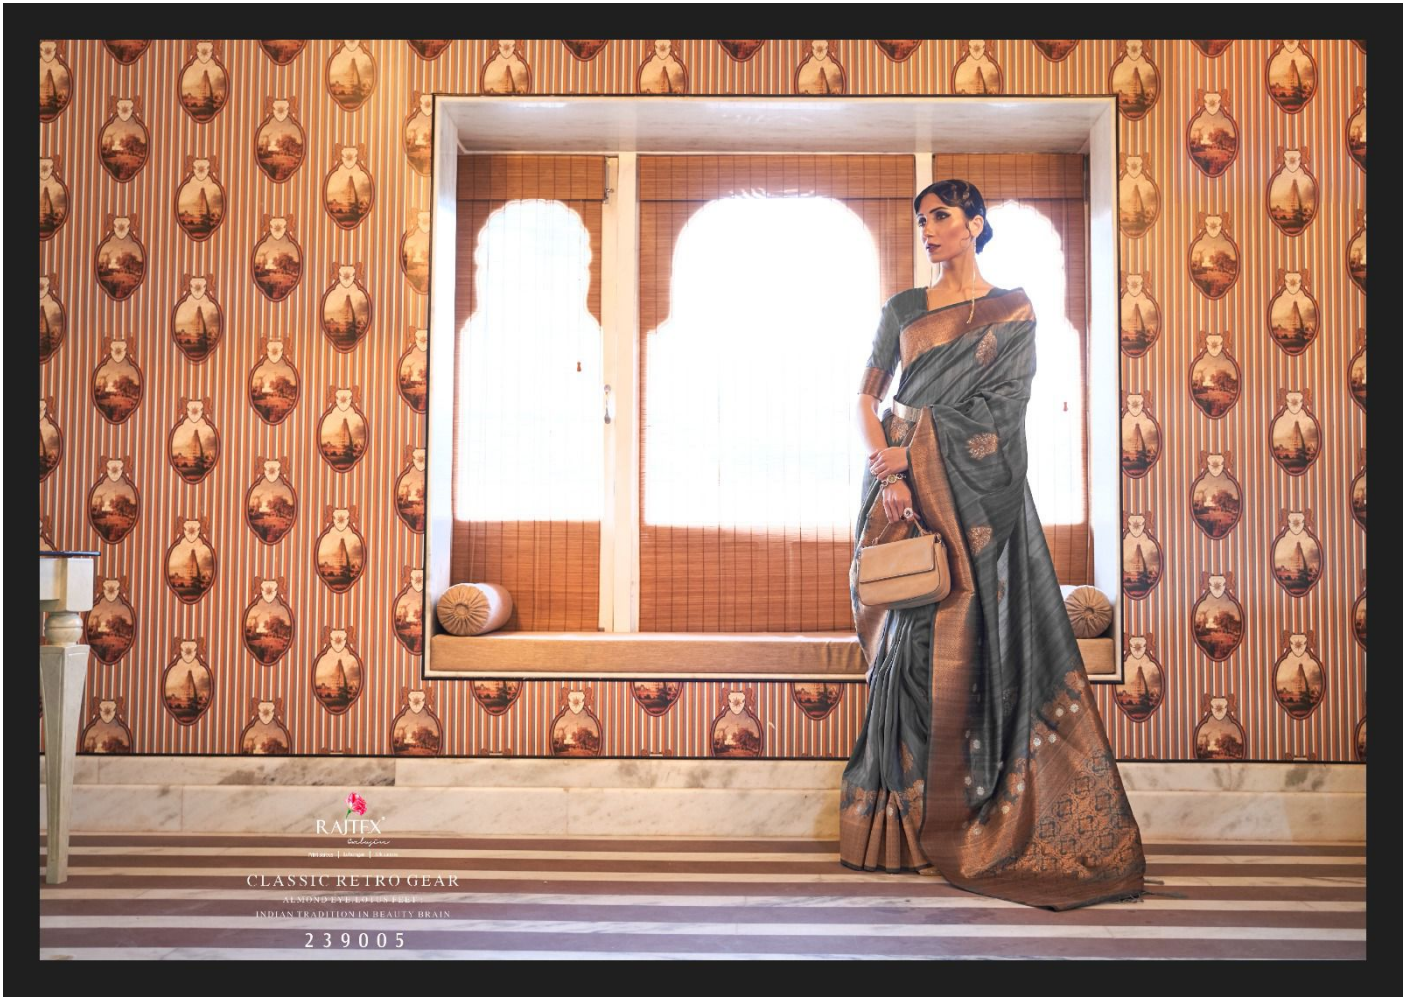

RAJTEX
The Original
www.rajtex.com

CLASSIC RETRO GEAR

239005