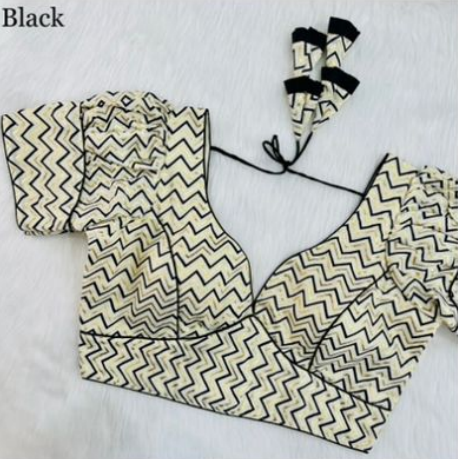

Rani

Coffee

Wine

Red

Back View

Navy

Bottal Green

Yellow

Rani

Black

Orenge

Coffee

Mehndi

Rama

Gray

Wine

Red

Navy

Bottal Green

Rani

Black

Yellow

Orengé

Mehndi