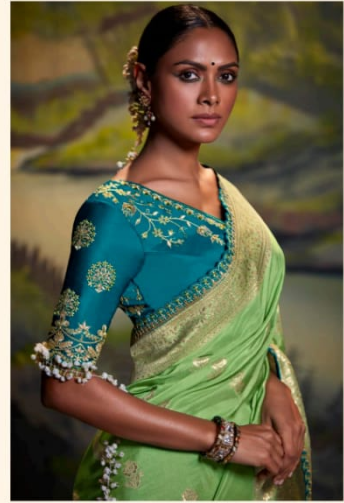

sindhuri
BY KIMORA

sindhuri

BY KIMORA

THE NEW LOOK

रेवा

" SINDHURI ~ PARNIKA "

Price List

Sr.No	Design No	Rate
1	SA-121	3450
2	SA-122	3390
3	SA-123	3450
4	SA-124	3250
5	SA-125	3490
6	SA-126	3375
7	SA-127	3450
8	SA-128	3490
9	SA-129	3470
10	SA-130	3360
11	SA-131	3490
TOTAL		37665