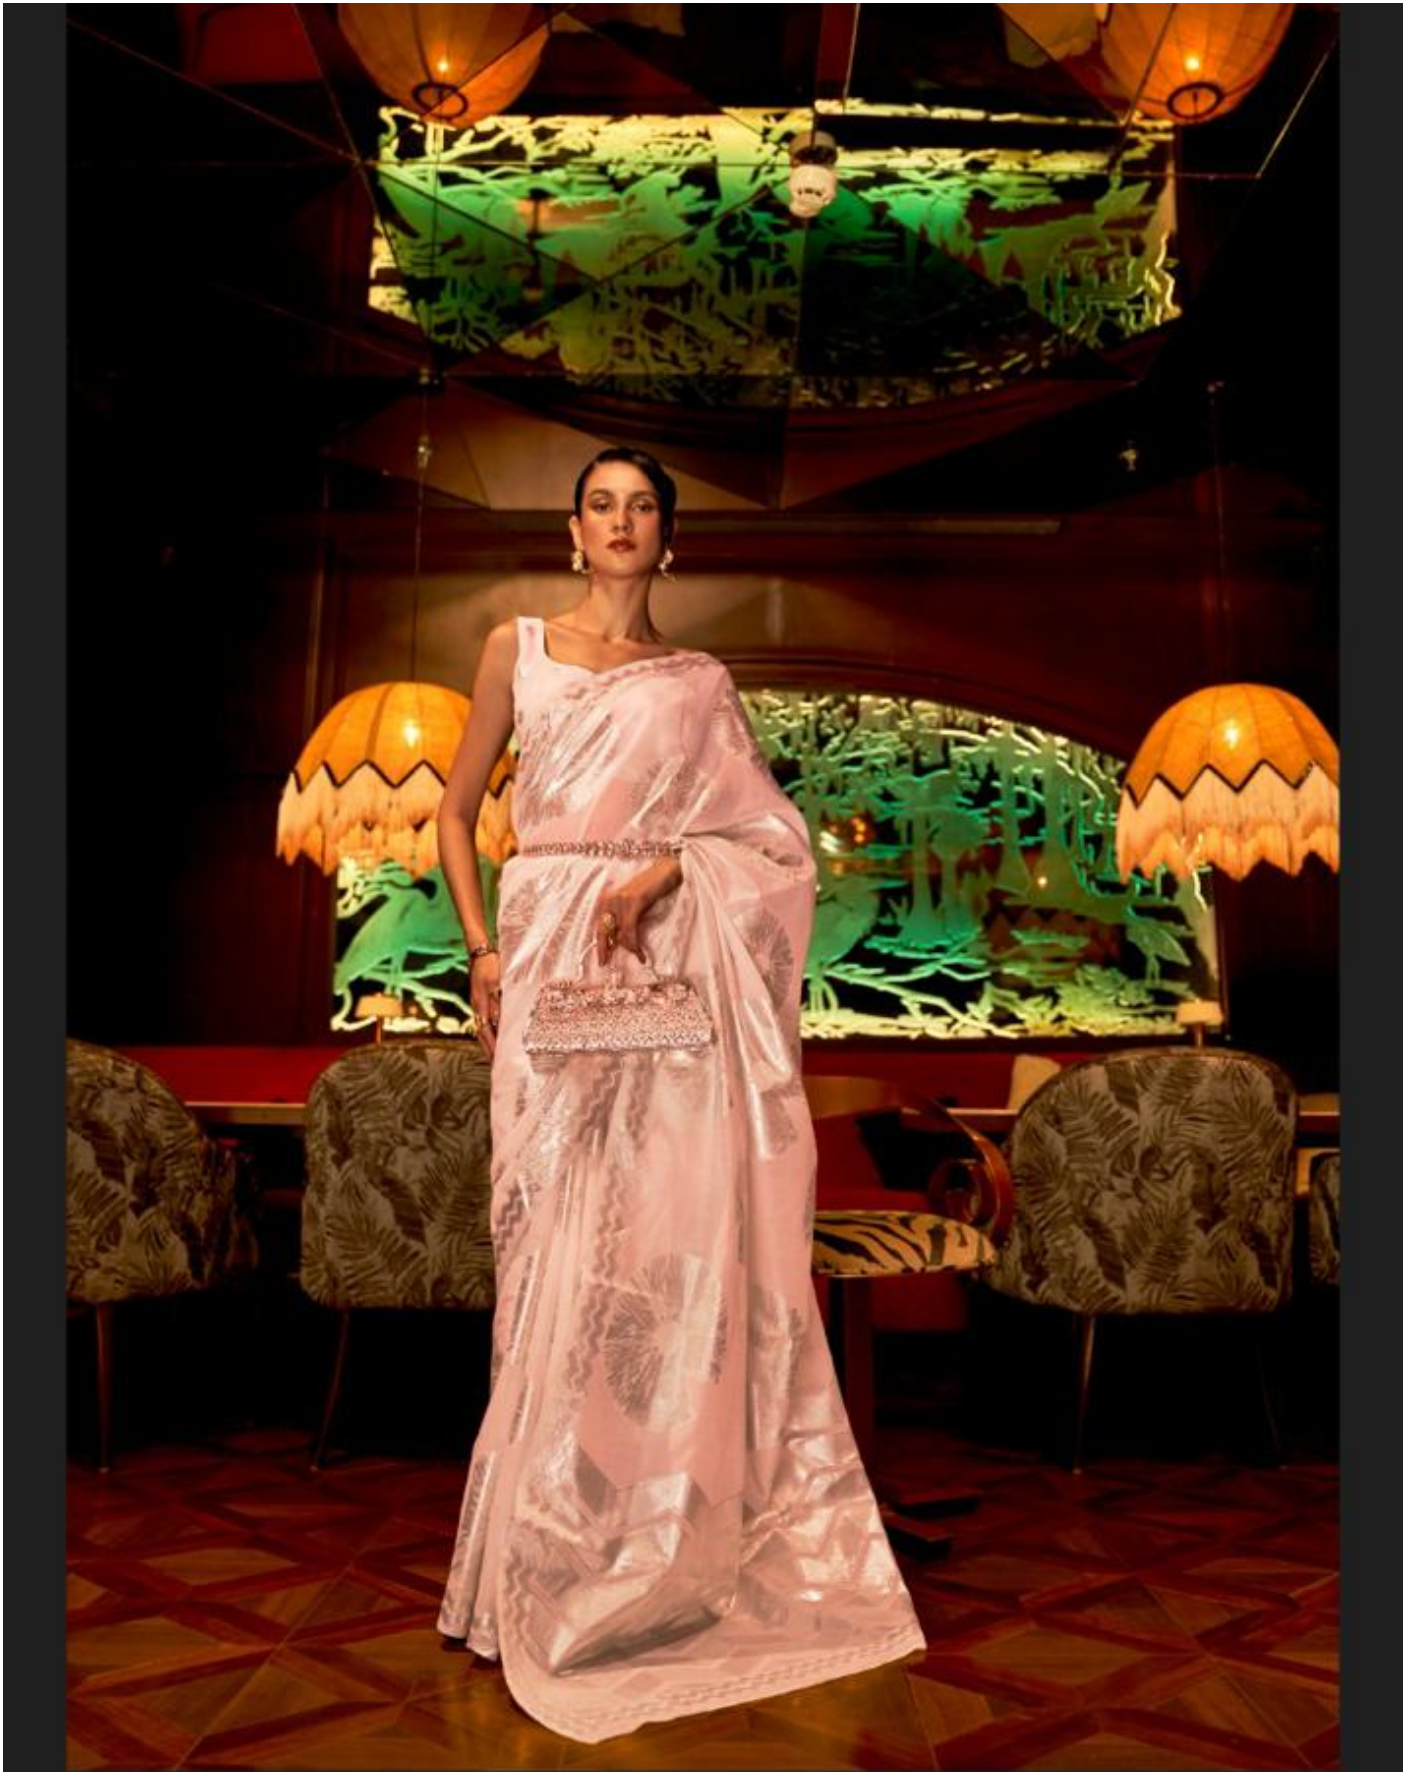

RAJTEX
Indiagira
Pine sarees | Unberigta | 3K sarees

KROWN SILK 255001